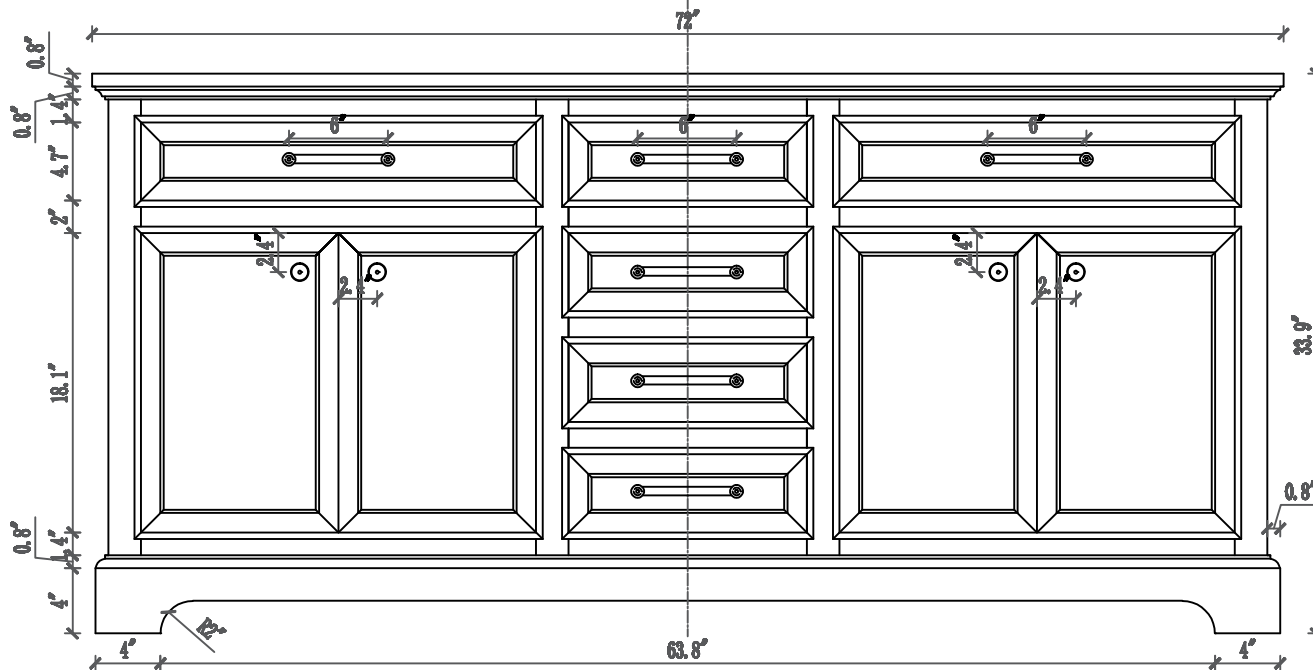

MODEL: DERBY 72GBF

WATER
CREATION

TECHNICAL DATASHEET

Water Creation London Classic
Wide Spread Lavatory Faucet
F2-0009-01-BX

PRODUCT SPECIFICATION

Construction: 100% Solid Brass
Connection: 1/2" IPS

Finish: Chrome
Handle Style: British Cross
Sink Hole Required: 3
Spout Height: 1-1/2" Aerator, 3" Overall
Spout Reach: 5-1/2"
Flow Rate: 2.0 GPM @ 60 PSI