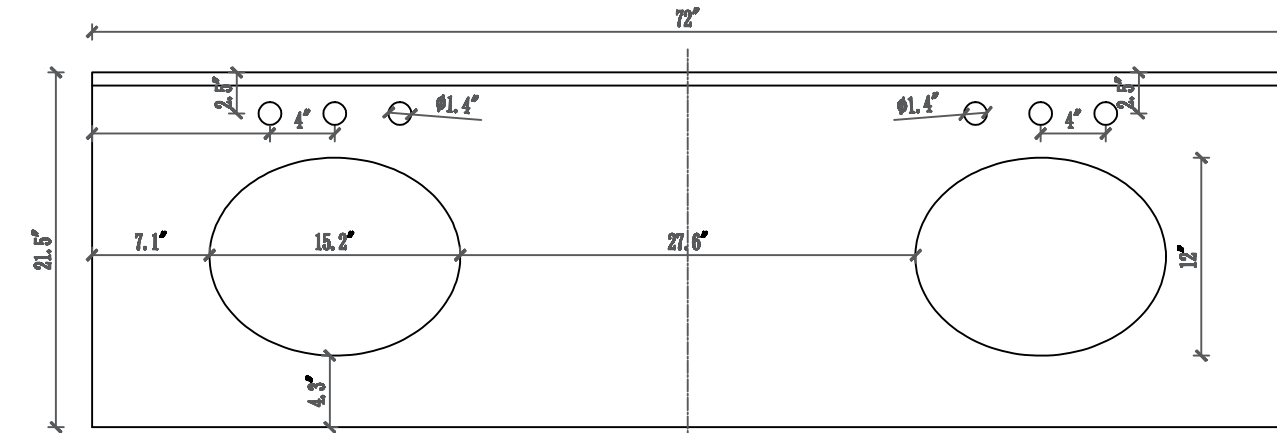

MODEL: DERBY 72GBF

WATER
CREATION

TECHNICAL DATASHEET

Water Creation London Classic
Wide Spread Lavatory Faucet
F2-0009-01-BX

PRODUCT SPECIFICATION

Construction: 100% Solid Brass
Connection: 1/2" IPS

Finish: Chrome
Handle Style: British Cross
Sink Hole Required: 3
Spout Height: 1-1/2" Aerator, 3" Overall
Spout Reach: 5-1/2"
Flow Rate: 2.0 GPM @ 60 PSI