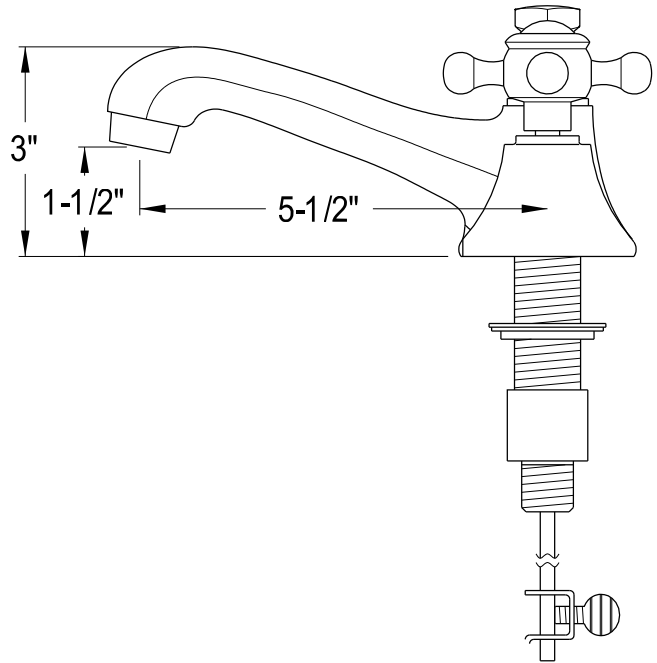

MODEL: DERBY 72GBF

WATER
CREATION

TECHNICAL DATASHEET

Water Creation London Classic
Wide Spread Lavatory Faucet
F2-0009-01-BX

PRODUCT SPECIFICATION

Construction: 100% Solid Brass
Connection: 1/2" IPS

Finish: Chrome
Handle Style: British Cross
Sink Hole Required: 3
Spout Height: 1-1/2" Aerator, 3" Overall
Spout Reach: 5-1/2"
Flow Rate: 2.0 GPM @ 60 PSI