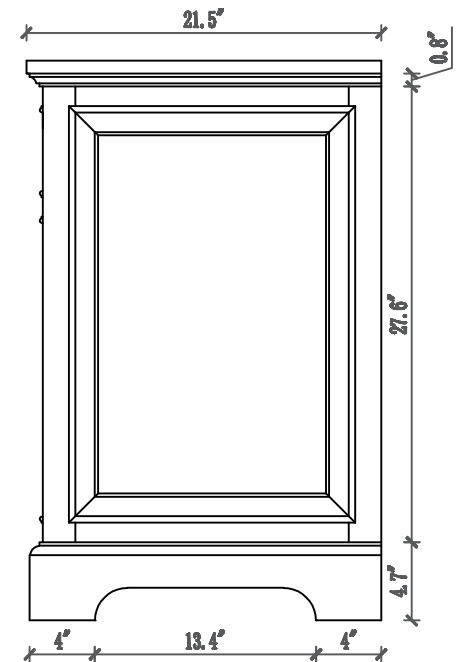

MODEL: DERBY 72GBF

WATER
CREATION

TECHNICAL DATASHEET

Water Creation London Classic
Wide Spread Lavatory Faucet
F2-0009-01-BX

PRODUCT SPECIFICATION

Construction: 100% Solid Brass
Connection: 1/2" IPS

Finish: Chrome
Handle Style: British Cross
Sink Hole Required: 3
Spout Height: 1-1/2" Aerator, 3" Overall
Spout Reach: 5-1/2"
Flow Rate: 2.0 GPM @ 60 PSI