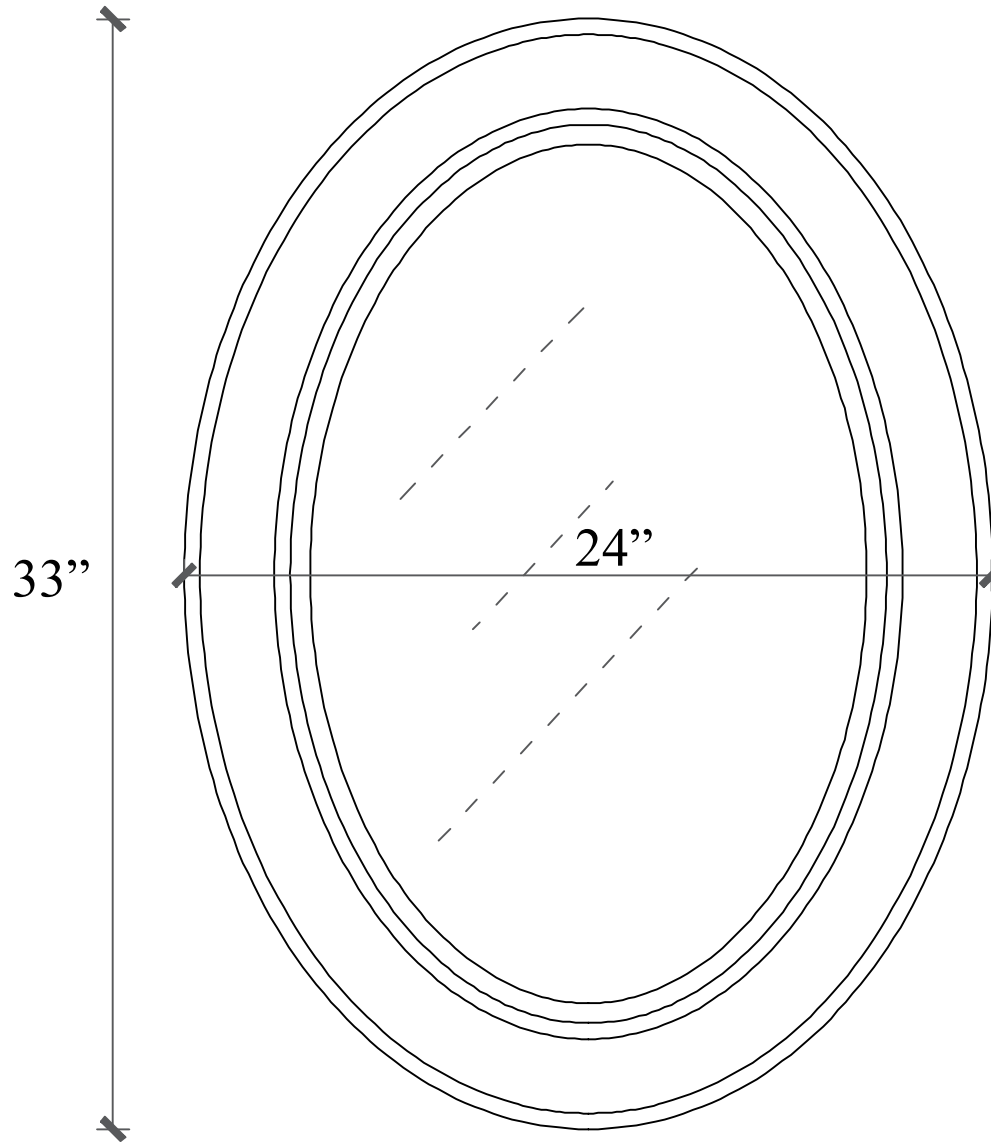

MODEL: DERBY 72GBF

WATER
CREATION

TECHNICAL DATASHEET

Water Creation London Classic
Wide Spread Lavatory Faucet
F2-0009-01-BX

PRODUCT SPECIFICATION

Construction: 100% Solid Brass
Connection: 1/2" IPS

Finish: Chrome
Handle Style: British Cross
Sink Hole Required: 3
Spout Height: 1-1/2" Aerator, 3" Overall
Spout Reach: 5-1/2"
Flow Rate: 2.0 GPM @ 60 PSI