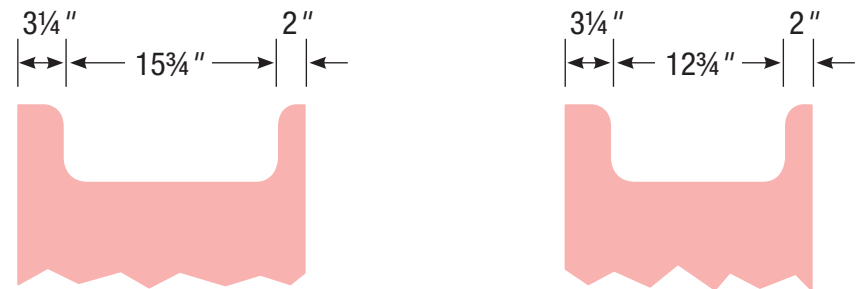

Internal Divider ■■■■■

36" Vanity

Left hand drawers

36" wide
 34 1/2" tall
 21" or 18" front-to-back

Internal Dividers

All dimensions are nominal and may vary slightly.