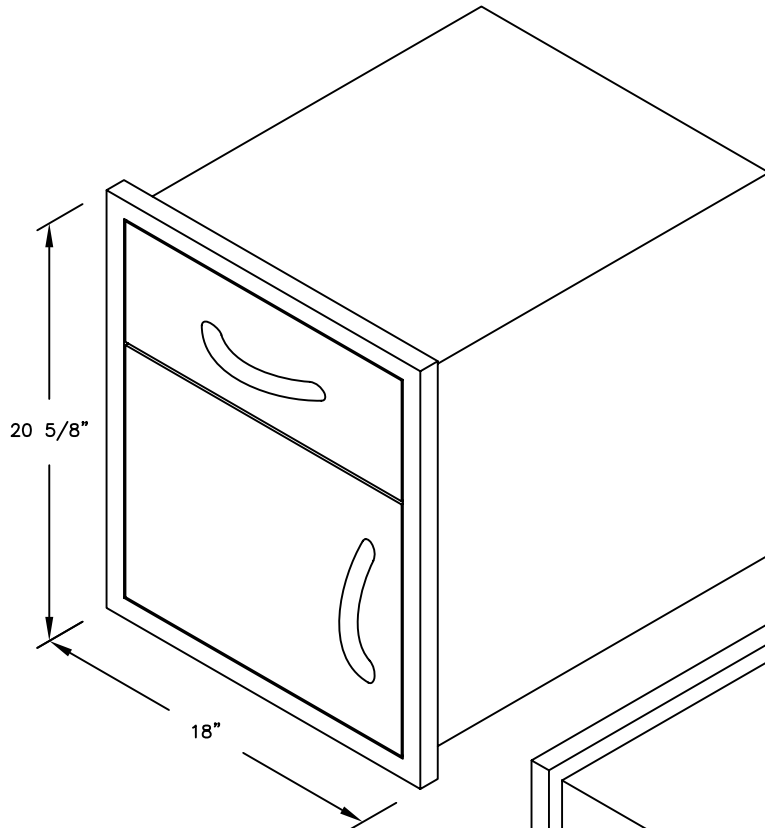

LINE	BARBECUE LINE
MODEL	18" DOOR AND DRAWER COMBO
NUM	

CUT OUT DIMENSIONS

SCALE: NTS

TITLE 2011 BARBECUE LINE DOORS & DRAWERS 18" DOOR AND DRAWER COMBO	
DWG NO. BBQ07840P-18	DWG BY N. GALASSO
DATE 12/29/10	REVISED