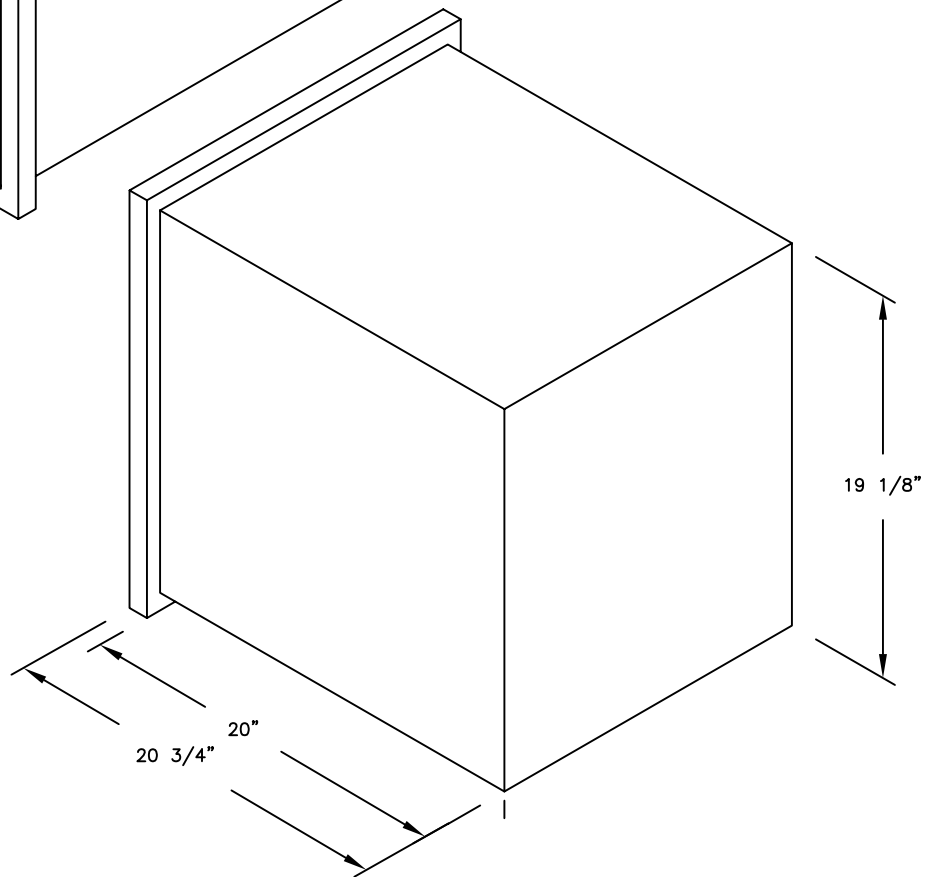

LINE	BARBECUE LINE
MODEL	18" DOOR AND DRAWER COMBO
NUM	

CUT OUT DIMENSIONS

SCALE: NTS

TITLE 2011 BARBECUE LINE DOORS & DRAWERS 18" DOOR AND DRAWER COMBO	
DWG NO. BBQ07840P-18	DWG BY N. GALASSO
DATE 12/29/10	REVISED