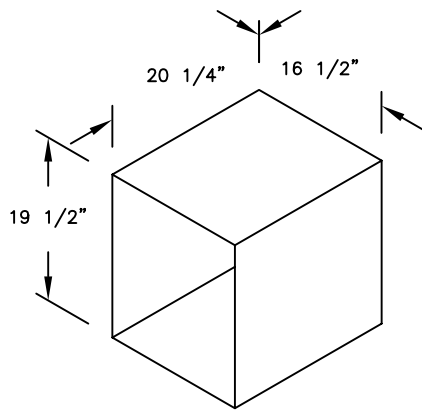

LINE	BARBECUE LINE
MODEL	18" DOOR AND DRAWER COMBO
NUM	

CUT OUT DIMENSIONS

SCALE: NTS

TITLE 2011 BARBECUE LINE DOORS & DRAWERS 18" DOOR AND DRAWER COMBO	
DWG NO. BBQ07840P-18	DWG BY N. GALASSO
DATE 12/29/10	REVISED