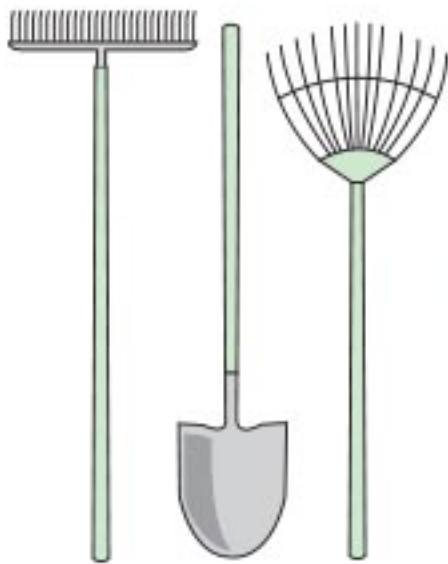

Toter®

BUILT FOR EXTREMES

CHOOSE YOUR CART SIZE

32
GALLON

48
GALLON

64
GALLON

96
GALLON

32
GALLON

KEG TRANSPORT

64
GALLON

HOLDS

UP TO 8 TALL
KITCHEN BAGS

OR

YARD TOOLS

OR

FEED

OR

POOL SUPPLIES

96
GALLON

HOLDS

UP TO 12 TALL
KITCHEN BAGS

OR

OR

OR