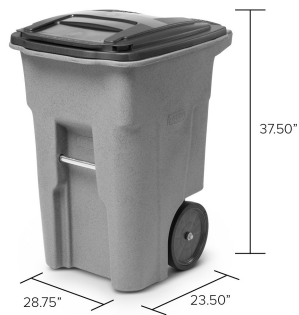

Toter®

BUILT FOR EXTREMES

CHOOSE YOUR CART SIZE

32
GALLON

48
GALLON

64
GALLON

96
GALLON

32
GALLON

HOLDS

UP TO 4 TALL
KITCHEN BAGS

OR

ANIMAL FOOD/FEED

OR

POTTING SOIL

OR

CHARCOAL

48
GALLON

HOLDS

UP TO 6 TALL
KITCHEN BAGS

OR

SPORTS EQUIPMENT

OR

ROCK SALT

OR

KEG TRANSPORT

64
GALLON

HOLDS

UP TO 8 TALL
KITCHEN BAGS

OR

YARD TOOLS

OR

FEED