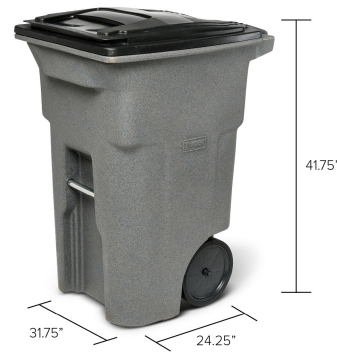

Toter®

BUILT FOR EXTREMES

CHOOSE YOUR CART SIZE

32
GALLON

48
GALLON

64
GALLON

96
GALLON

32
GALLON

HOLDS

UP TO 4 TALL
KITCHEN BAGS

OR

ANIMAL FOOD/FEED

OR

POTTING SOIL

OR

CHARCOAL

48
GALLON

HOLDS

UP TO 6 TALL
KITCHEN BAGS

OR

SPORTS EQUIPMENT

OR

ROCK SALT

OR

KEG TRANSPORT

64
GALLON

HOLDS

UP TO 8 TALL
KITCHEN BAGS

OR

YARD TOOLS

OR

FEED