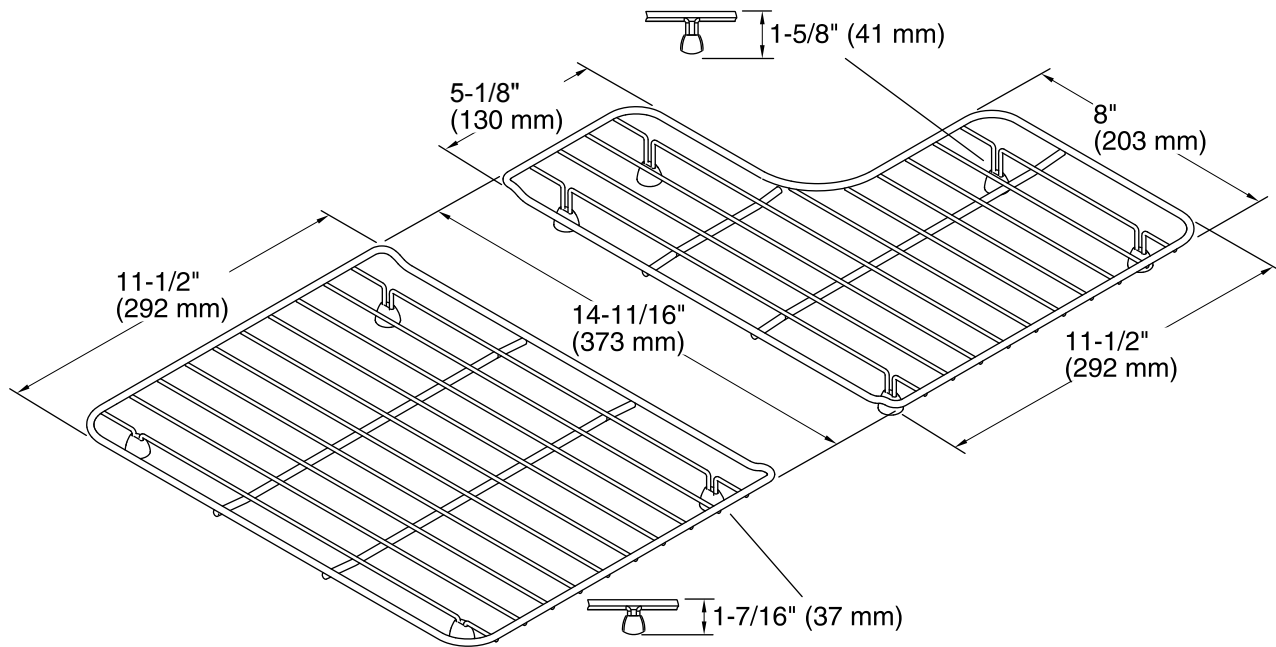

Features

- Fits in the bowl of the K-6486 and K-6487 Whitehaven kitchen sinks.
- Includes left and right racks.
- Durable, electro-polished stainless-steel construction.
- Helps protect sink surface from daily wear.
- Dishwasher safe.
- Rubber feet provide added protection.

Technical Information

All product dimensions are nominal.