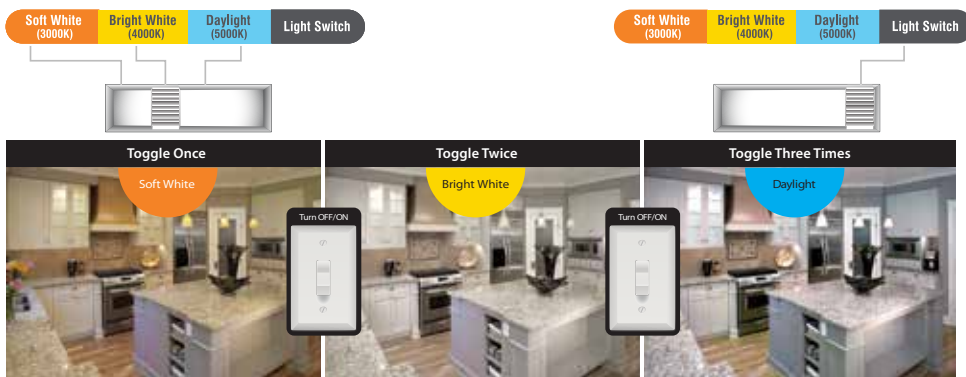

LED

SPECIFICATIONS

Ideal For

Downlight Applications

Selectable Color Temperatures

Features

- Selectable Color Temperatures (Soft White, Bright White, or Daylight)
- Dimmable
- UL/CUL Listed
- FCC Compliant
- 5 Year Warranty

Benefits

- Easily Select Soft White, Bright White or Daylight with a Flip of a Switch. Preset or Adjust After Install.
- Fits Most 4" Recessed Cans

Select light color temperature two ways
(Switch located on the back of fixture)

Specifications

Item Number	Input Power (Watts)	Input Line Voltage	Life Hours
LEDR4/4WY/HD	9	120	50,000
Lumens	Lumen Efficiency (LPW)	Housing	
540	60	Fits 4" housings	