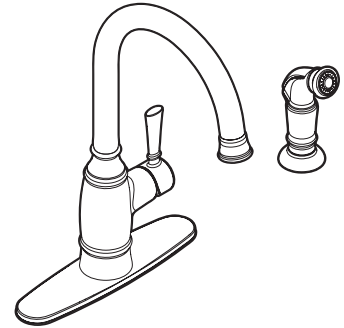

Buy it for looks. Buy it for life.®

FAUCET DESCRIPTION

- Metal construction with various finishes identified by suffix
- High arc spout provides the height and reach to fill or clean large pots
- 2 or 4 hole-mount
- Flexible supply lines with 3/8" compression fittings
- 360° rotating spout
- Includes hose and side spray
- Duralock™ Quick Connect Installation

OPERATION

- Single handle lever
- Temperature controlled by 100° arc of handle travel

FLOW

- Aerator is limited to 1.5 gpm max (5.7 L/min)

CARTRIDGE

- 1255™ Duralast™ cartridge
- Nonmetallic/nonferrous and stainless steel material

STANDARDS

- Third party certified to ASME A112.18.1/CSA B-125.1 and all applicable requirements referenced therein
- Certified to ANSI/NSF 61/9 & 372
- Meets CalGreen and Georgia SB370 requirements
- Complies with California Proposition 65 and with the Federal Safe Drinking Water Act
- ADA ♿ for lever handle

Visit www.moen.com/support for complete details and limitations

Specifications

Noell™ Single Handle High Arc Kitchen Faucet with Side Spray

Models: 87506 series

NOTE: THIS FAUCET IS DESIGNED TO BE INSTALLED THRU 2 OR 4 HOLES: 1-1/2" (38MM) MIN. DIA. HOLES FOR VALVE AND DECK PLATE (IF INSTALLED) AND A 1-1/4" (32MM) MIN. DIA. HOLE FOR SIDE SPRAY