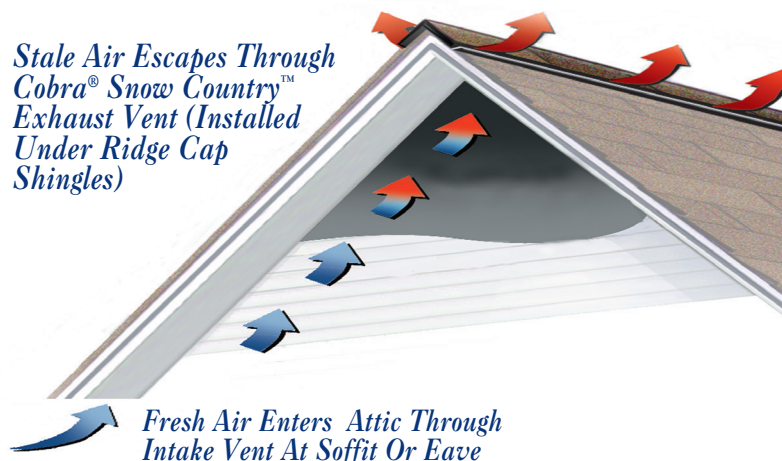

Learn about
**Attic
Ventilation**

*Help Protect Your Roof
From Premature Deterioration
By Providing Effective*

Attic Exhaust Ventilation

Effective attic ventilation is critical for a long-lasting roof! A properly balanced attic ventilation system will help to:

- Reduce damaging heat and moisture from your attic that can lead to premature roof deterioration
- Minimize peeling and extend the life of exterior and interior paint
- Reduce the risk of mold growth
- Safeguard your attic possessions against mildew damage
- Guard against ice damming in harsh winter climates
- Promote energy efficiency by reducing excessive heat in your attic to help reduce your summer air-conditioning load

Cobra® Snow Country™ Exhaust Vent is a key part of the GAF Lifetime Roofing System, and has even earned the prestigious Good Housekeeping Seal (applicable in U.S. only; see reverse).

gaf.com

Cobra® SNOWCOUNTRY™

†Under controlled laboratory conditions.

Professional's Best Choice

- **Effective...** Provides 18 sq. inches per lineal foot of net free ventilating area.
- **Easy Sizing...** EasyTear™ feature allows you to hand-tear product in 3" increments — no knives necessary and less waste!
- **Great Fit...** Extra-flexible hinge design allows installation on 3:12 to 16:12 sloped roofs.
- **No End Caps Needed!**
- **No Gaps...** Edge overhang allows smooth, continuous coverage between sections.
- **Effective...** External baffles help deflect wind and rain.
- **Cap Shingle Compatible...** Works with 12" width ridge cap shingles.