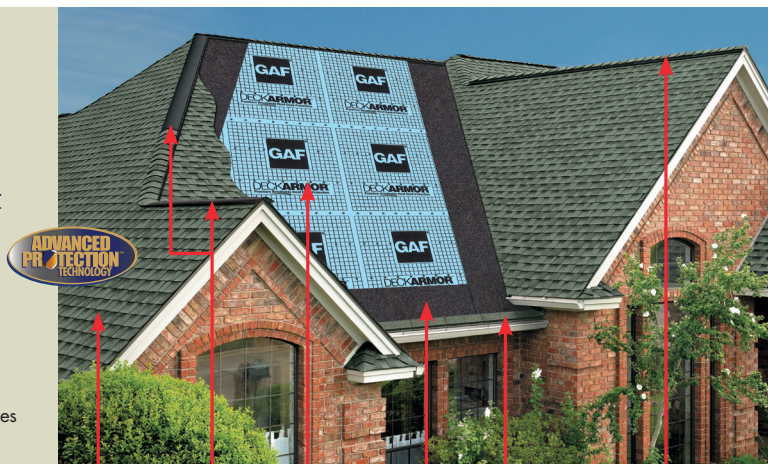

LIFETIME SHINGLES COBRA ATTIC VENTILATION ROOF DECK PROTECTION LEAK BARRIER STARTER STRIP SHINGLES RIDGE CAP SHINGLES

SHINGLE & ACCESSORY LTD. WARRANTY
Lifetime
LTD. WARRANTY TERM

GAF Quality You Can Trust...
From North America's
Largest Roofing Manufacturer!™