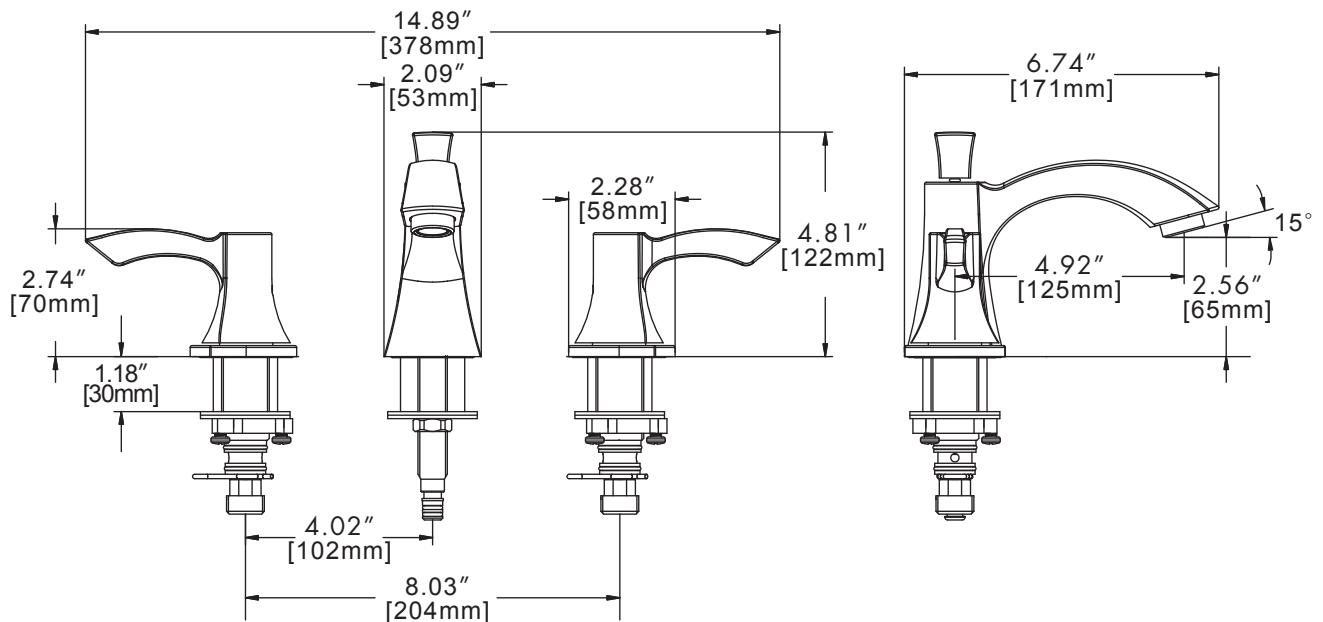

SPEAKMAN® SB-1821-E

Tiber Widespread Faucet

FEATURES:

- Lead-free brass construction
- Two, sculpted lever handles
- 1.2 gpm (4.5 L/min) flow rate
- 1/4 turn ceramic cartridges
- Quick connect fittings
- Includes pop-up drain assembly

DIMENSIONS:

NOTE: 1. All dimensions are in inches (millimeters) unless otherwise specified and are subject to change without notice.

Architect/Engineer Approval Space:

SPEAKMAN
400 ANCHOR MILL ROAD
NEW CASTLE, DE 19720