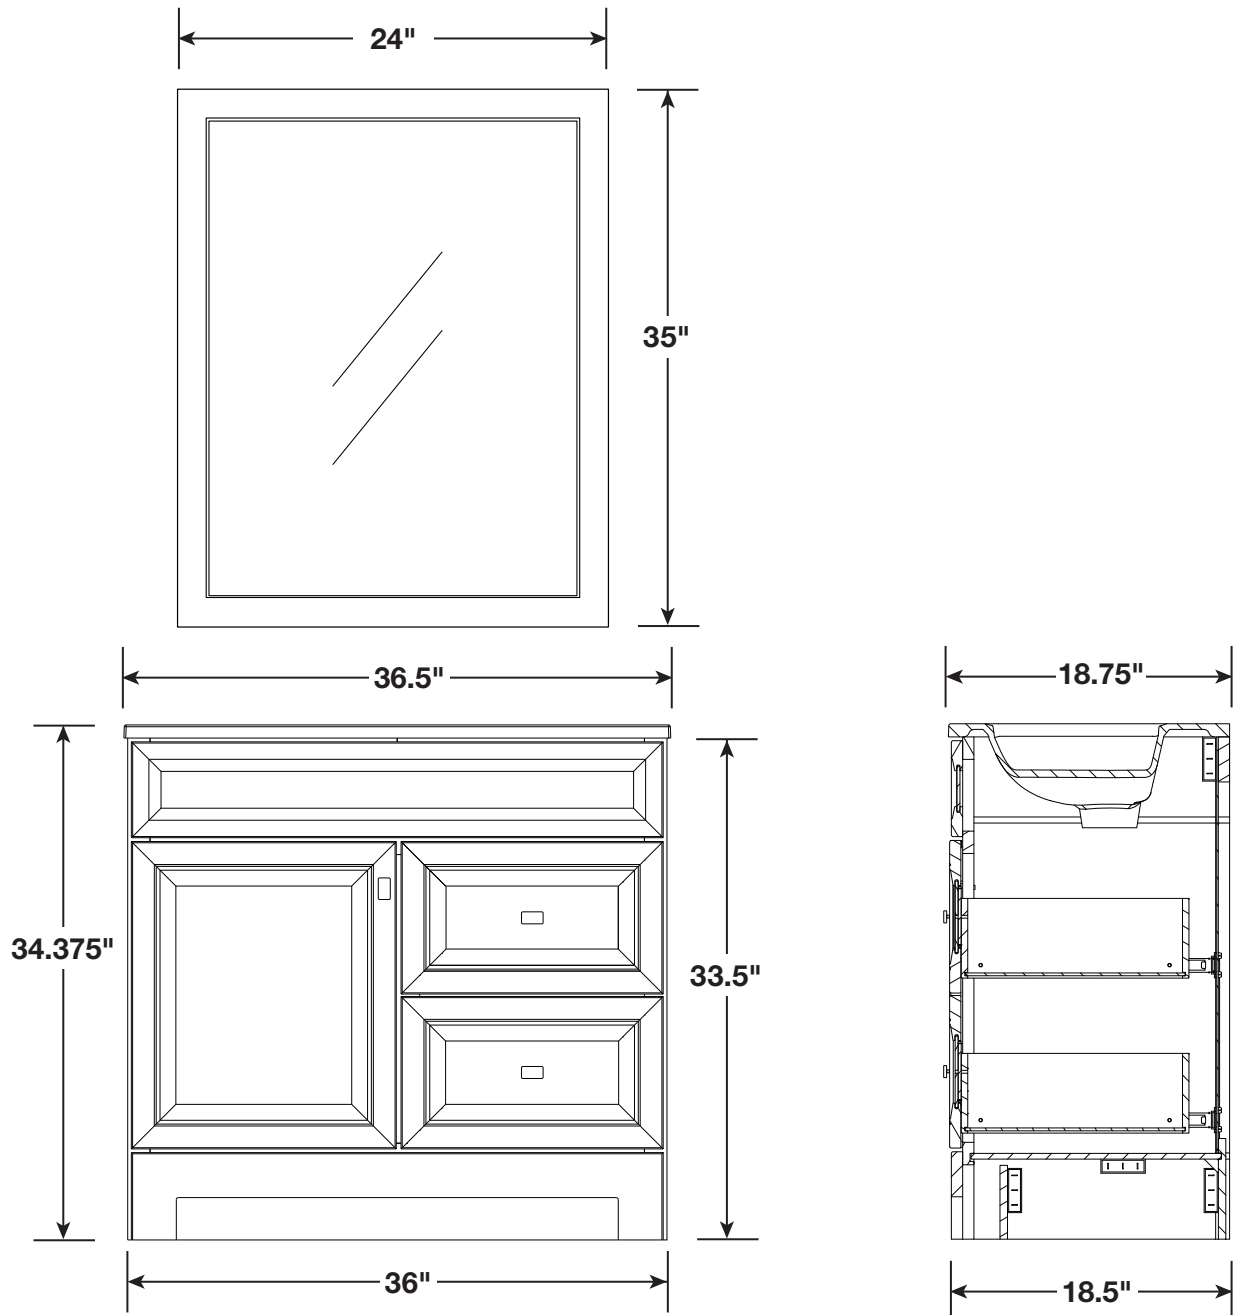

HOME DECORATORS COLLECTION

SEDGEWOOD

36.5" Vanity Cabinet with Top and Mirror PPLNKWHT36DM

The information contained in this drawing is the sole property of American Woodmark Corporation and any reproduction in part or as a whole without the written permission is prohibited.