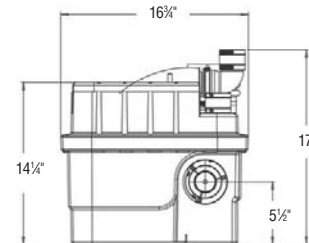

BENEFITS OF THE SANICUBIC 1

- SaniCubic 1 can handle up to **50 gallons** per minute from several fixtures
- Powerful motor for absolute reliability and efficiency
- Wired audible and visual LED alarm included with the system
- Easy installation above the floor
- Accepts accidental flushing of sanitary items, such as feminine hygiene products.
- IP68 rated enclosure for possible submergence