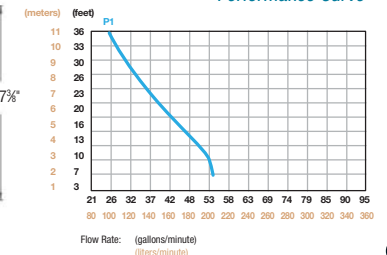

Performance Curve

Make the impossible possible with Saniflo!