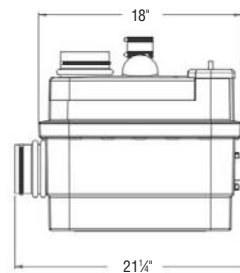

Part# 089

Possible Connections:

- 1 1/2" Discharge
- 1 1/2" Vent
- Connect to any toilet, sink, shower, bathtub, washing machine, etc.

- CONTROL PANEL**
External wired control panel with LED power control and overload indicator
- MOTOR**
A powerful 1 HP grinder pump
- INLET - UP TO 4 INLETS**
3 inlets – 1 1/2" or 4" / 1 inlet – 1 1/2" (coupling provided)