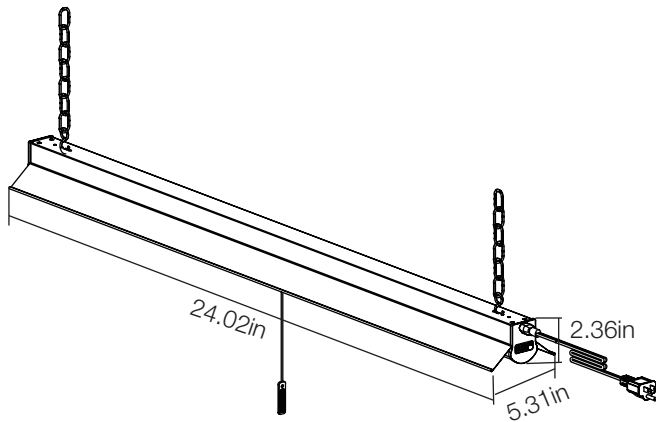

PRODUCT SPECIFICATIONS

2ft Linkable Shoplight

54568141
SKU# 1001820733

ADVANTAGES

- On/Off Pull Chain Switch
- Linkable up to 18 2ft. Shoplight or 324 Watts
- 50,000 Hours of Continuous Use
- 5 Year Warranty

APPLICATIONS

Suitable for damp locations

HANGING

SPECIFICATIONS

Model Number	54568141
SKU	1001820733
OSMID	207033190
Power	18 W
AC Voltage, Frequency	120V, 60 Hz
Color Temp (nom.)	4000K
Operation Temp	-4°F ~ 113°F
CRI	80
Lumen Output (min.)	1600 lm
Dimming	NO
Lifetime Rating	L70/50000Hrs
Efficacy	88.8 lm/watt

PACKAGING

Weight (±0.5 lb)	2.34 lbs
Size (L x W x H) (±0.1 in)	24.02in x 5.31in x 2.36in
Box Dimensions	26.85in x 6.81in x 2.83in
Gross Weight	3.13 lbs
UPC	8494898900177

INCLUDED IN BOX

- Mounting Chain with S Hook (2)
- S Hook (2)
- 5ft Power / Linking Cord (1)
- End-to-End Connector (1)