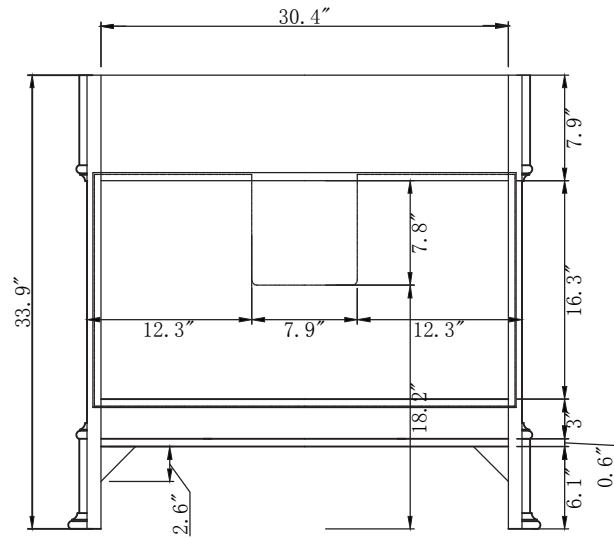

TOP

BACK

SPECIFICATIONS

www.virtuusa.com

SKU: GS-4036

REV1.13.18

NOTES

Countertops are not shown in these diagrams. (Cabinet Only)
 Do not expose the surface of the cabinet to corrosive liquids or direct sunlight.
 All dimensions and specifications are approximate and subject to change without notice.