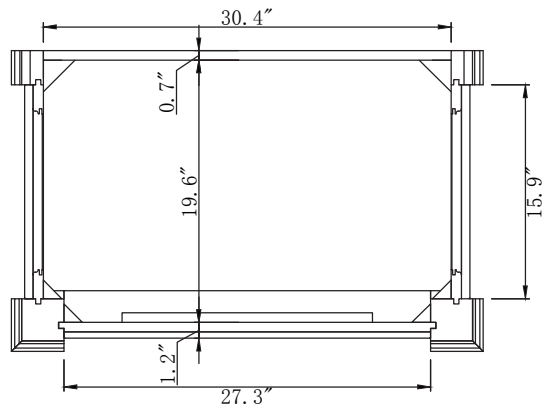

TOP

BACK

SPECIFICATIONS

www.virtuusa.com

SKU: GS-4036

REV1.13.18

NOTES

Countertops are not shown in these diagrams. (Cabinet Only)
 Do not expose the surface of the cabinet to corrosive liquids or direct sunlight.
 All dimensions and specifications are approximate and subject to change without notice.