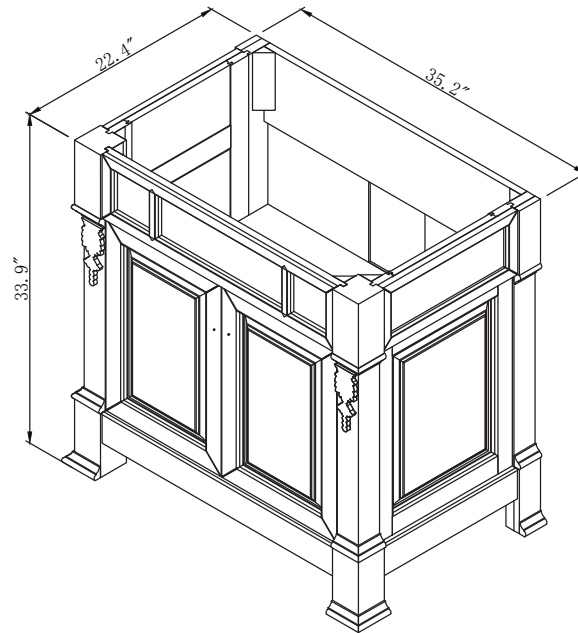

TOP

BACK

SPECIFICATIONS

www.virtuusa.com

SKU: GS-4036

REV1.13.18

NOTES

Countertops are not shown in these diagrams. (Cabinet Only)
 Do not expose the surface of the cabinet to corrosive liquids or direct sunlight.
 All dimensions and specifications are approximate and subject to change without notice.