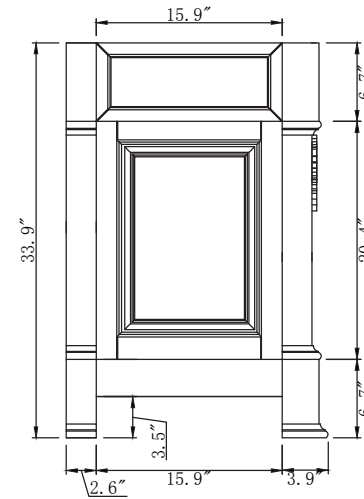

TOP

BACK

SPECIFICATIONS

www.virtuusa.com

SKU: GS-4036

REV1.13.18

NOTES

Countertops are not shown in these diagrams. (Cabinet Only)
 Do not expose the surface of the cabinet to corrosive liquids or direct sunlight.
 All dimensions and specifications are approximate and subject to change without notice.