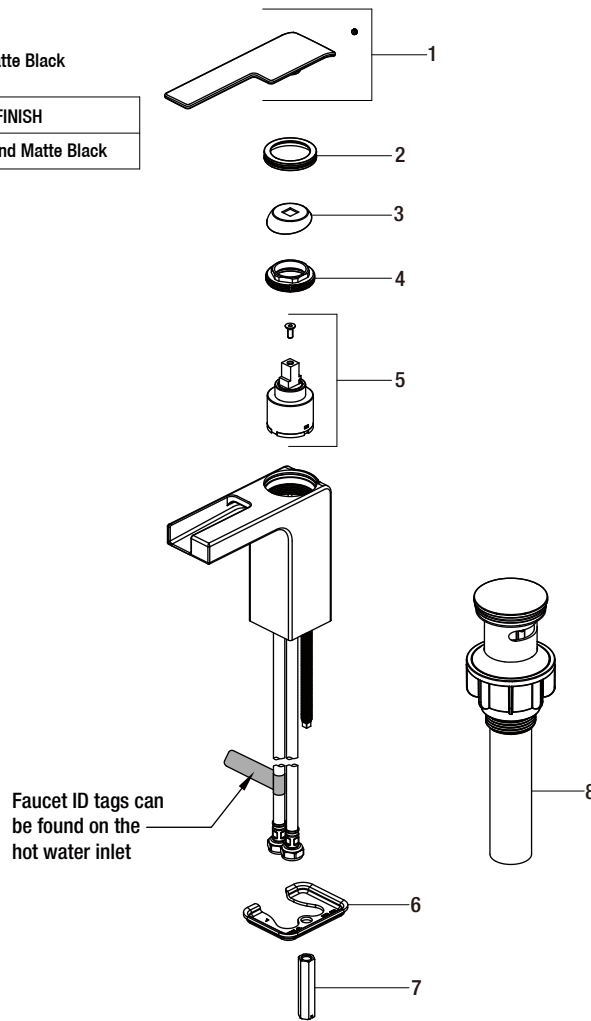

Replacement Parts List

Single-Handle Lavatory Faucet in Chrome and Matte Black

MODEL	SKU #	FINISH
HD67763W-5091	304353799	Chrome and Matte Black

Many replacement parts can be purchased online or at your local store. Please use the table below to identify the part SKU number needed, go to HOMEDEPOT.COM, and check for online and store availability. If you can't find the part you are looking for, please call 1-855-HD-GLACIER.

Part	Description	Part #	Internet SKU #	Store SKU #
1	Handle assembly	RP1349191		
2	Accessorize cap	RP8056391		
3	Cap	RP8056491		
4	Bonnet nut	RP70569		
5	Cartridge & Screw	RP20082		

Part	Description	Part #	Internet SKU #	Store SKU #
6	Washer	RP70228		
7	Lock nut	RP56091		
8	Press pop-up assembly	RP4017691		