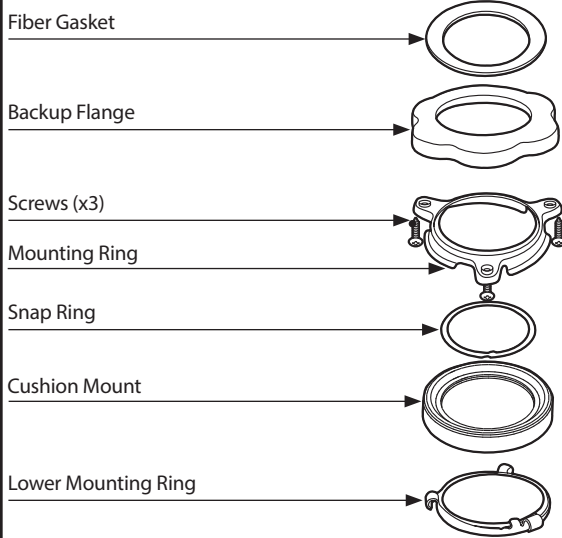

Illustrated Parts

Garbage Disposals

MODEL GXP33c

Order by Part Number

Mounting Assembly Kit - 1824

Drain Elbow Kit - 1026

Other Available Accessories

Air Switch Remote Controller

- Installs into existing sink hole to operate disposer with plunger air switch.
- Perfect application for island countertops or where electrical switch is unavailable.
- No wiring connections or code restrictions.