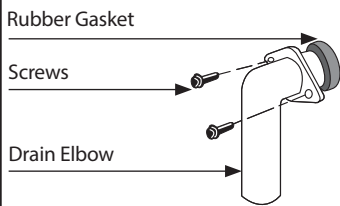

Illustrated Parts

Garbage Disposals

MODEL GXP33c

Order by Part Number

Mounting Assembly Kit - 1824

Drain Elbow Kit - 1026

Other Available Accessories

Air Switch Remote Controller

- Installs into existing sink hole to operate disposer with plunger air switch.
- Perfect application for island countertops or where electrical switch is unavailable.
- No wiring connections or code restrictions.