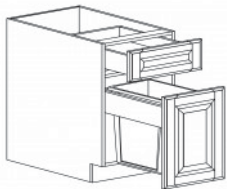

BASE WASTE BASKET CABINET

Item Code	Dimensions
P- BWBK18	W18" H34.5" D24"

Waste basket sold separately