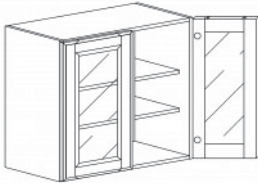

WALL MULLION DOOR CABINET WITH 2 DOORS(glass not included)

Item Code	Dimensions
A1- WMD3330	W33" H30" D12"
A1- WMD3336	W33" H36" D12"
A1- WMD3342	W33" H42" D12"