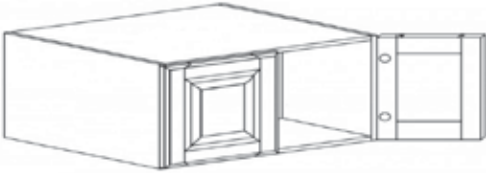

WALL 2 DOORS CABINET

Item Code	Dimensions
C- W3612-24	W36" H12" D24"
C- W3615-24	W36" H15" D24"
C- W3618-24	W36" H18" D24"
C- W3621-24	W36" H21" D24"
C- W3624-24	W36" H24" D24"

WALL 2 DOORS CABINET