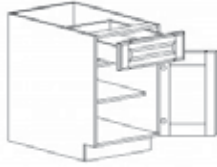

BASE CABINETS

Style: A-3

Color: White Shaker

BASE CABINET

Item Code	Dimensions
A3- B09	W09" H34.5" D24"
A3- B12	W12" H34.5" D24"
A3- B15	W15" H34.5" D24"
A3- B18	W18" H34.5" D24"
A3- B21	W21" H34.5" D24"