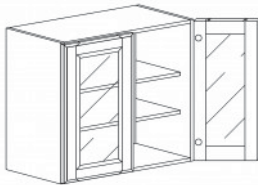

WALL MULLION DOOR CABINET WITH 2 DOORS(glass not included)

Item Code	Dimensions
K- WMD2430	W24" H30" D12"
K- WMD2436	W24" H36" D12"
K- WMD2442	W24" H42" D12"