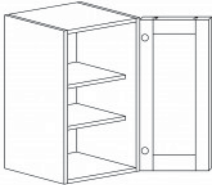

WALL CABINETS

Style: B

Color: Honey Spice

WALL CABINET

Item Code	Dimensions
B- W0930	W9" H30" D12"
B- W0936	W9" H36" D12"
B- W0942	W9" H42" D12"

WALL CABINET

Item Code	Dimensions
B- W1230	W12" H30" D12"
B- W1236	W12" H36" D12"
B- W1242	W12" H42" D12"