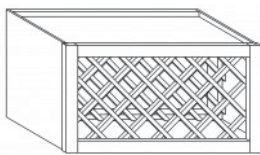

WALL WINE RACK

Item Code	Dimensions
W- WRC3015	W30" H15" D12"
W- WRC3018	W30" H18" D12"