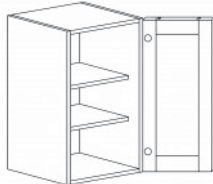

WALL CABINET

Item Code	Dimensions
A3- W1530	W15" H30" D12"
A3- W1536	W15" H36" D12"
A3- W1542	W15" H42" D12"