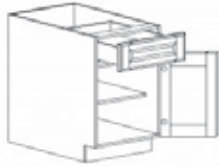

BASE CABINETS

Style: E

Color: Espresso

BASE CABINET

Item Code	Dimensions
E- B09	W09" H34.5" D24"
E- B12	W12" H34.5" D24"
E- B15	W15" H34.5" D24"
E- B18	W18" H34.5" D24"
E- B21	W21" H34.5" D24"