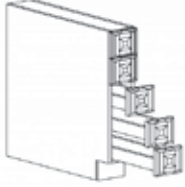

BASE SPICE 5 DRAWER CABINET

Item Code	Dimensions
P- BSDC06	W06" H34.5" D24"