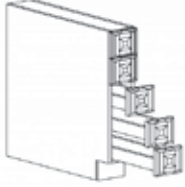

BASE SPICE 5 DRAWER CABINET

Item Code	Dimensions
A2- BSDC06	W06" H34.5" D24"