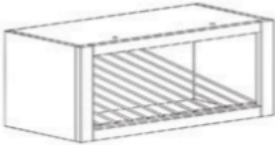

WALL DISH CABINET

Item Code	Dimensions
H- WCD3015	W30" H15" D12"

WALL DIAGONAL CABINET