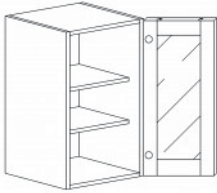

WALL MULLION DOOR CABINET(glass not included)

Item Code	Dimensions
W- WMD1230	W12" H30" D12"
W- WMD1236	W12" H36" D12"
W- WMD1242	W12" H42" D12"