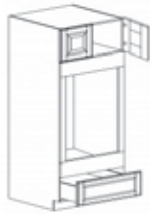

TALL CABINETS

Style: B

Color: Honey Spice

DOUBLE OVEN CABINET

Item Code	Dimensions
B- DOC3084	W30" H84" D24"
B- DOC3090	W30" H90" D24"
B- DOC3096	W30" H96" D24"

Note: Frameless DOC opening 28 1/2" x 56 1/4" (inside dimension.)
Cabinet comes with trim material