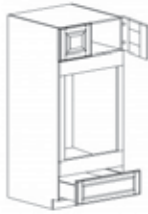

TALL CABINETS

Style: P

Color: Creamy White
With Hand Glaze

DOUBLE OVEN CABINET

Item Code	Dimensions
P- DOC3084	W30" H84" D27"
P- DOC3090	W30" H90" D27"
P- DOC3096	W30" H96" D27"

Note: Framed DOC opening 26 3/4" x 49 1/2"