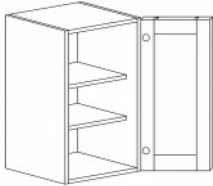

WALL CABINET

Item Code	Dimensions
B- W0930	W9" H30" D12"
B- W0936	W9" H36" D12"
B- W0942	W9" H42" D12"