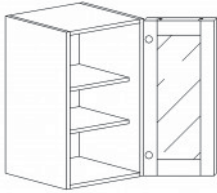

WALL MULLION DOOR CABINET(glass not included)

Item Code	Dimensions
O- WMD1230	W12" H30" D12"
O- WMD1236	W12" H36" D12"
O- WMD1242	W12" H42" D12"