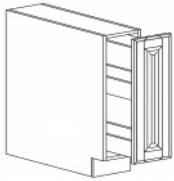

BASE OPEN END SHELF CABINET

Item Code	Dimensions
A2- BOES12L (left)	W12" H34.5" D24"
A2- BOES12R (right)	W12" H34.5" D24"

BASE SPICE 5 DRAWER CABINET

Item Code	Dimensions
A2- BSDC06	W06" H34.5" D24"

BASE SPICE RACK CABINET