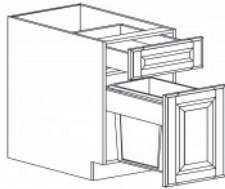

BASE WASTE BASKET CABINET

Item Code	Dimensions
K- BWBK18-2	W18" H34.5" D24"

Waste basket sold separately
BWBK18-2 is for dual waste baskets