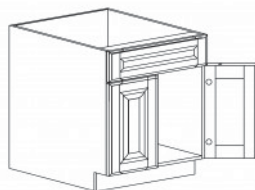

SINK BASE CABINET

Item Code	Dimensions
W- SB24	W24" H34.5" D24"
W- SB27	W27" H34.5" D24"
W- SB30	W30" H34.5" D24"
W- SB33	W33" H34.5" D24"
W- SB36	W36" H34.5" D24"
W- SB39	W39" H34.5" D24"
W- SB42	W42" H34.5" D24"