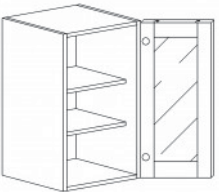

WALL MULLION DOOR CABINET(glass not included)

Item Code	Dimensions
B- WMD2130	W21" H30" D12"
B- WMD2136	W21" H36" D12"
B- WMD2142	W21" H42" D12"