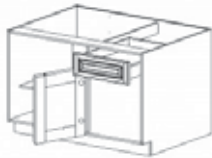

BASE BLIND CABINET

Item Code	Dimensions
B- BBC39	W39" H34.5" D24"
B- BBC42	W42" H34.5" D24"
B- BBC45	W45" H34.5" D24"