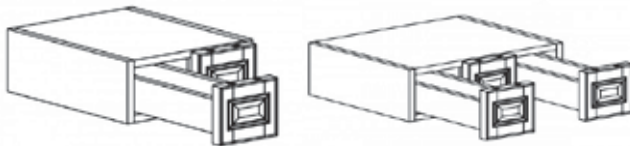

WALL SPICE DRAWER CABINET

Item Code	Dimensions
Y- WSD1206	W12" H06" D12"
Y- WSD1806	W18" H06" D12"