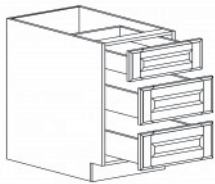

3 DRAWER BASE CABINET

Item Code	Dimensions
H- DB12-3	W12" H34.5" D24"
H- DB15-3	W15" H34.5" D24"
H- DB18-3	W18" H34.5" D24"
H- DB21-3	W21" H34.5" D24"
H- DB24-3	W24" H34.5" D24"
H- DB27-3	W27" H34.5" D24"
H- DB30-3	W30" H34.5" D24"
H- DB33-3	W33" H34.5" D24"
H- DB36-3	W36" H34.5" D24"