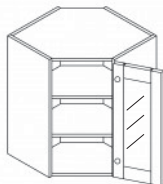

WALL DIAGONAL MULLION DOOR CABINET(glass not included)

Item Code	Dimensions
O- WDCMD2430	W24" H30" D12"
O- WDCMD2436	W24" H36" D12"
O- WDCMD2436-15	W24" H36" D15"
O- WDCMD2442	W24" H42" D12"
O- WDCMD2442-15	W24" H42" D15"