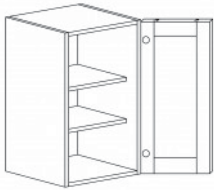

WALL CABINET

Item Code	Dimensions
P- W1230	W12" H30" D12"
P- W1236	W12" H36" D12"
P- W1242	W12" H42" D12"