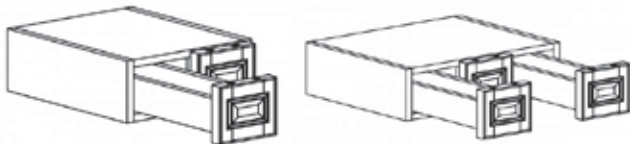

WALL SPICE DRAWER CABINET

Item Code	Dimensions
P- WSD1206	W12" H06" D12"
P- WSD1806	W18" H06" D12"