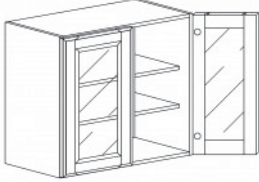

WALL MULLION DOOR CABINET WITH 2 DOORS(glass not included)

Item Code	Dimensions
C- WMD3630	W36" H30" D12"
C- WMD3636	W36" H36" D12"
C- WMD3642	W36" H42" D12"