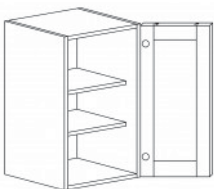

WALL CABINET

Item Code	Dimensions
P- W1830	W18" H30" D12"
P- W1836	W18" H36" D12"
P- W1842	W18" H42" D12"