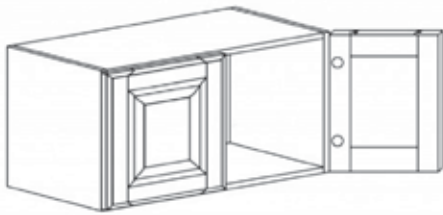

WALL 2 DOORS CABINET

Item Code	Dimensions
C- W3012	W30" H12" D12"
C- W3015	W30" H15" D12"
C- W3018	W30" H18" D12"
C- W3021	W30" H21" D12"
C- W3024	W30" H24" D12"