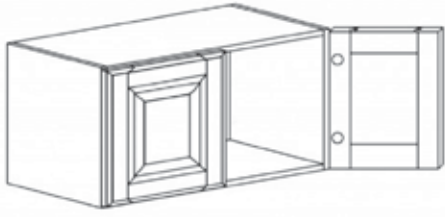

WALL 2 DOORS CABINET

Item Code	Dimensions
O- W3612	W36" H12" D12"
O- W3615	W36" H15" D12"
O- W3618	W36" H18" D12"
O- W3621	W36" H21" D12"
O- W3624	W36" H24" D12"