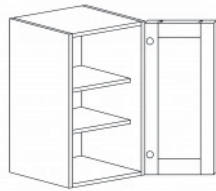

WALL CABINET

Item Code	Dimensions
O- W0930	W9" H30" D12"
O- W0936	W9" H36" D12"
O- W0942	W9" H42" D12"