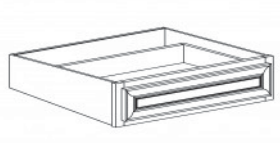

BASE KITCHEN SIZE DRAWER

Item Code	Dimensions
H- BKD24	W24" H7 3/8" D21"
H- BKD30	W30" H7 3/8" D21"
H- BKD36	W36" H7 3/8" D21"