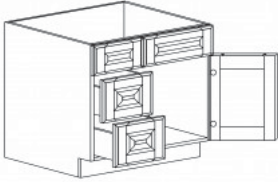

VANITY SINK DRAWER CABINET

Item Code	Dimensions
H- VSD30L (left)	W30" H33" D21"
H- VSD30R (right)	W30" H33" D21"

WALL CABINETS

Style: H

Color: Honey Maple