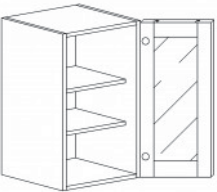

WALL MULLION DOOR CABINET(glass not included)

Item Code	Dimensions
Y- WMD1830	W18" H30" D12"
Y- WMD1836	W18" H36" D12"
Y- WMD1842	W18" H42" D12"