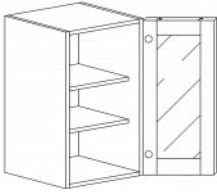

WALL MULLION DOOR CABINET(glass not included)

Item Code	Dimensions
Y- WMD1530	W15" H30" D12"
Y- WMD1536	W15" H36" D12"
Y- WMD1542	W15" H42" D12"