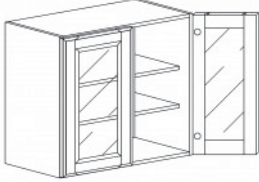

WALL MULLION DOOR CABINET WITH 2 DOORS(glass not included)

Item Code	Dimensions
H- WMD3630	W36" H30" D12"
H- WMD3636	W36" H36" D12"
H- WMD3642	W36" H42" D12"