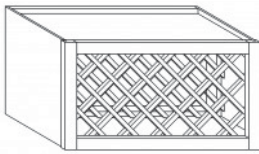

WALL WINE RACK

Item Code	Dimensions
O- WRC3015	W30" H15" D12"
O- WRC3018	W30" H18" D12"