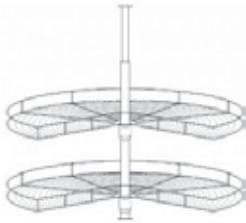

LAZY SUSAN SPINNER

Item Code	Dimensions
BLS Spinner	One Size