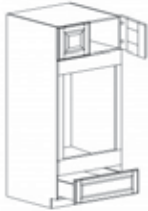

TALL CABINETS

Style: K
Color: Kingfield Maple

DOUBLE OVEN CABINET

Item Code	Dimensions
K- DOC3084	W30" H84" D24"
K- DOC3090	W30" H90" D24"
K- DOC3096	W30" H96" D24"

Note: Frameless DOC opening 28 1/2" x 56 1/4" (inside dimension).
Cabinet comes with trim material