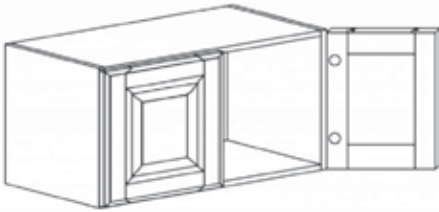

WALL 2 DOORS CABINET

Item Code	Dimensions
E- W3012	W30" H12" D12"
E- W3015	W30" H15" D12"
E- W3018	W30" H18" D12"
E- W3021	W30" H21" D12"
E- W3024	W30" H24" D12"