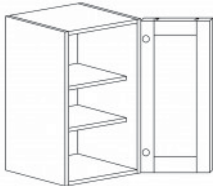

WALL CABINET

Item Code	Dimensions
E- W1530	W15" H30" D12"
E- W1536	W15" H36" D12"
E- W1542	W15" H42" D12"