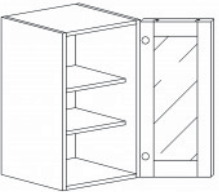

WALL MULLION DOOR CABINET(glass not included)

Item Code	Dimensions
E- WMD2130	W21" H30" D12"
E- WMD2136	W21" H36" D12"
E- WMD2142	W21" H42" D12"