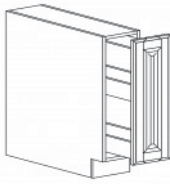

BASE SPICE RACK CABINET

Item Code	Dimensions		
E- BSR09	W09"	H34.5"	D24"