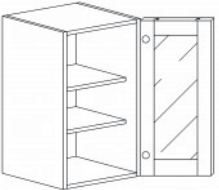

WALL MULLION DOOR CABINET(glass not included)

Item Code	Dimensions
H- WMD2130	W21" H30" D12"
H- WMD2136	W21" H36" D12"
H- WMD2142	W21" H42" D12"