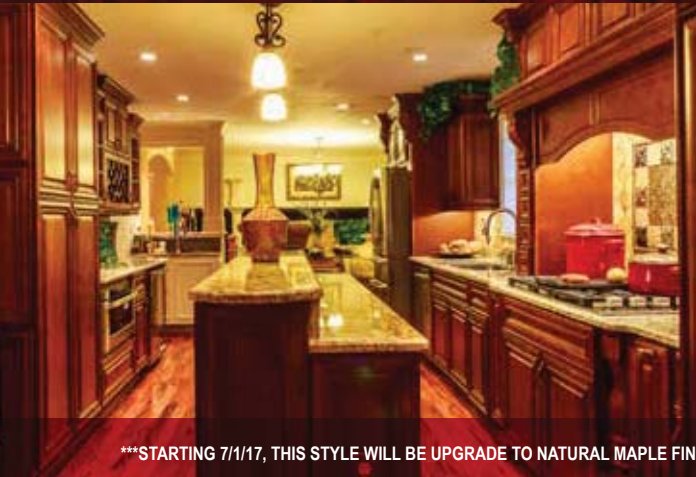

Gallery

C-1

STARTING 7/1/17, THIS STYLE WILL BE UPGRADE TO NATURAL MAPLE FINISH SOLID WOOD DRAWER BOX WITH UNDER-MOUNT SOFT-CLOSE SLIDES