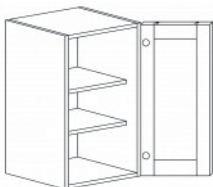

WALL CABINET

Item Code	Dimensions
Y- W1830	W18" H30" D12"
Y- W1836	W18" H36" D12"
Y- W1842	W18" H42" D12"