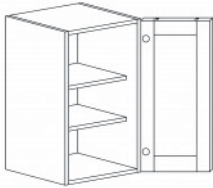

WALL CABINET

Item Code	Dimensions
E- W1230	W12" H30" D12"
E- W1236	W12" H36" D12"
E- W1242	W12" H42" D12"