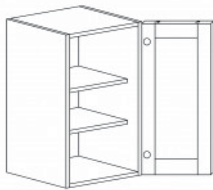

WALL CABINET

Item Code	Dimensions
K- W1230	W12" H30" D12"
K- W1236	W12" H36" D12"
K- W1242	W12" H42" D12"