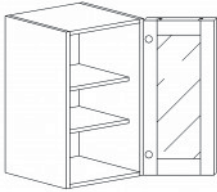

WALL MULLION DOOR CABINET(glass not included)

Item Code	Dimensions
W- WMD1530	W15" H30" D12"
W- WMD1536	W15" H36" D12"
W- WMD1542	W15" H42" D12"