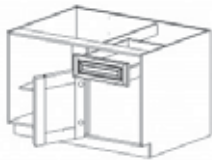

BASE BLIND CABINET

Item Code	Dimensions
E- BBC39	W39" H34.5" D24"
E- BBC42	W42" H34.5" D24"
E- BBC45	W45" H34.5" D24"