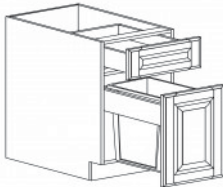

BASE WASTE BASKET CABINET

Item Code	Dimensions		
Y- BWBK18	W18"	H34.5"	D24"

Waste basket sold separately