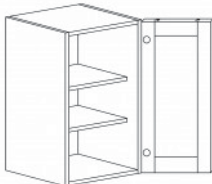

WALL CABINET

Item Code	Dimensions
E- W1830	W18" H30" D12"
E- W1836	W18" H36" D12"
E- W1842	W18" H42" D12"