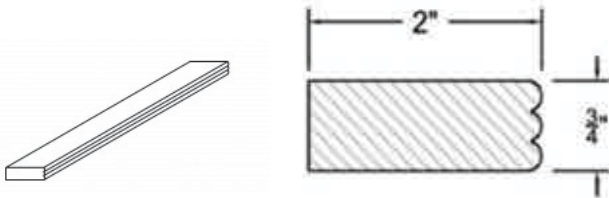

OUTSIDE CORNER MOLDING

Item Code	Dimensions
O- OCM8	W7/8" x 96

OGEE MOLDING

Item Code	Dimensions
O- OGM8	W2" x 96"

TRIPLE BEAD MOLDING

Item Code	Dimensions
O- TBM8	W2" x 96"

Princeton

Gallery