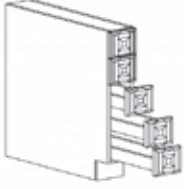

BASE SPICE 5 DRAWER CABINET

Item Code	Dimensions
A3- BSDC06	W06" H34.5" D24"