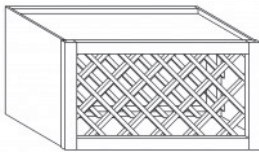

WALL WINE RACK

Item Code	Dimensions
K- WRC3015	W30" H15" D12"
K- WRC3018	W30" H18" D12"