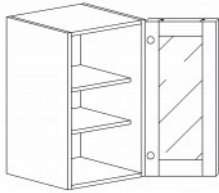

WALL MULLION DOOR CABINET(glass not included)

Item Code	Dimensions
A3- WMD1530	W15" H30" D12"
A3- WMD1536	W15" H36" D12"
A3- WMD1542	W15" H42" D12"