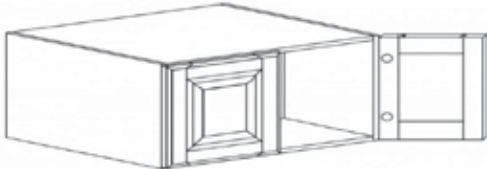

WALL 2 DOORS CABINET

Item Code	Dimensions
B- W3612-24	W36" H12" D24"
B- W3615-24	W36" H15" D24"
B- W3618-24	W36" H18" D24"
B- W3621-24	W36" H21" D24"
B- W3624-24	W36" H24" D24"

WALL 2 DOORS CABINET