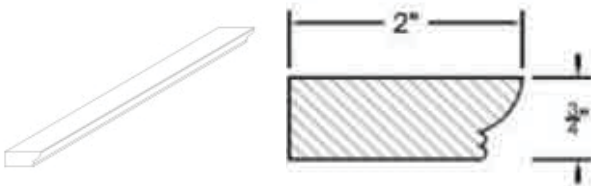

DECORATIVE ROPE MOLDING

Item Code	Dimensions
C- MI8	W1/2" x 96

OUTSIDE CORNER MOLDING

Item Code	Dimensions
C- OCM8	W7/8" x 96

OGEE MOLDING

Item Code	Dimensions
C- OGM8	W2" x 96"

TRIPLE BEAD MOLDING

Item Code	Dimensions
C- TBM8	W2" x 96"