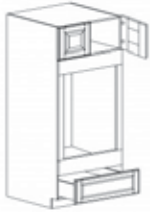

TALL CABINETS

Style: W

Color: Walnut Spice

DOUBLE OVEN CABINET

Item Code	Dimensions
W- DOC3084	W30" H84" D24"
W- DOC3090	W30" H90" D24"
W- DOC3096	W30" H96" D24"

Note: Frameless DOC opening 28 1/2" x 56 1/4" (inside dimension).
Cabinet comes with trim material