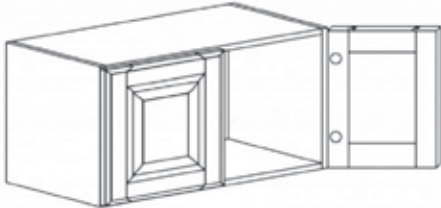

WALL 2 DOORS CABINET

Item Code	Dimensions
O- W3312	W33" H12" D12"
O- W3315	W33" H15" D12"
O- W3318	W33" H18" D12"
O- W3321	W33" H21" D12"
O- W3324	W33" H24" D12"

WALL 2 DOORS CABINET