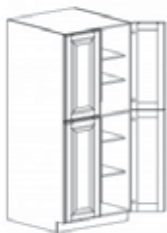

TALL PANTRY CABINET

Item Code	Dimensions
Y- PC3084	W30" H84" D27"
Y- PC3090	W30" H90" D27"
Y- PC3096	W30" H96" D27"

VANITY CABINETS

Style: Y

Color: White Shaker