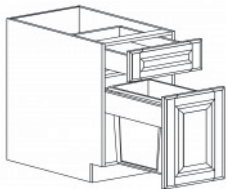

BASE WASTE BASKET CABINET

Item Code	Dimensions
H- BWBK18-2	W18" H34.5" D24"

Waste basket sold separately
BWBK18-2 is for dual waste baskets