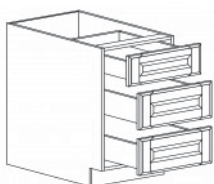

Item Code	Dimensions
K- VBD12-3	W12" H33" D21"
K- VBD15-3	W15" H33" D21"
K- VBD18-3	W18" H33" D21"
K- VBD21-3	W21" H33" D21"