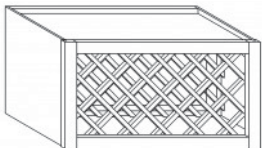

WALL WINE RACK

Item Code	Dimensions
P- WRC3615	W36" H15" D12"
P- WRC3618	W36" H18" D12"