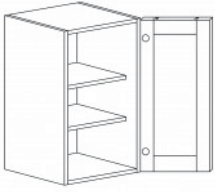

WALL CABINET

Item Code	Dimensions
Y- W2130	W21" H30" D12"
Y- W2136	W21" H36" D12"
Y- W2142	W21" H42" D12"