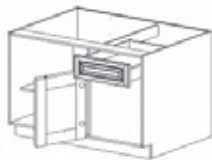

BASE BLIND CABINET

Item Code	Dimensions
K- BBC39	W39" H34.5" D24"
K- BBC42	W42" H34.5" D24"
K- BBC45	W45" H34.5" D24"