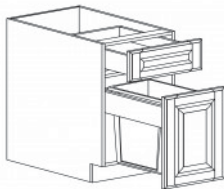

BASE WASTE BASKET CABINET

Item Code	Dimensions
O- BWBK18-2	W18" H34.5" D24"

Waste basket sold separately
BWBK18-2 is for dual waste baskets