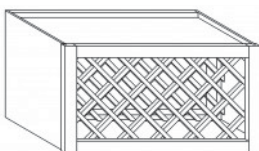

WALL WINE RACK

Item Code	Dimensions
A3- WRC3615	W36" H15" D12"
A3- WRC3618	W36" H18" D12"