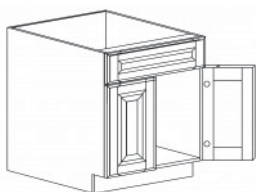

SINK BASE CABINET

Item Code	Dimensions
P- SB24	W24" H34.5" D24"
P- SB27	W27" H34.5" D24"
P- SB30	W30" H34.5" D24"
P- SB33	W33" H34.5" D24"
P- SB36	W36" H34.5" D24"
P- SB39	W39" H34.5" D24"
P- SB42	W42" H34.5" D24"