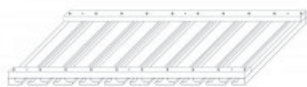

GLASS HANGER

Item Code	Dimensions
C- SGH3012	W30" H1 3/4" D12"
C- SGH3612	W36" H1 3/4" D12"