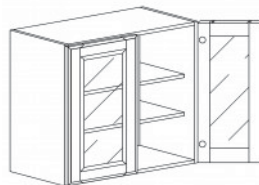

WALL MULLION DOOR CABINET WITH 2 DOORS(glass not included)

Item Code	Dimensions
B- WMD3030	W30" H30" D12"
B- WMD3036	W30" H36" D12"
B- WMD3042	W30" H42" D12"