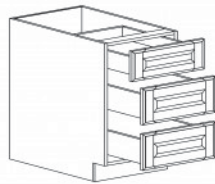

3 DRAWER BASE CABINET

Item Code	Dimensions
W- DB12-3	W12" H34.5" D24"
W- DB15-3	W15" H34.5" D24"
W- DB18-3	W18" H34.5" D24"
W- DB21-3	W21" H34.5" D24"
W- DB24-3	W24" H34.5" D24"
W- DB27-3	W27" H34.5" D24"
W- DB30-3	W30" H34.5" D24"
W- DB33-3	W33" H34.5" D24"
W- DB36-3	W36" H34.5" D24"