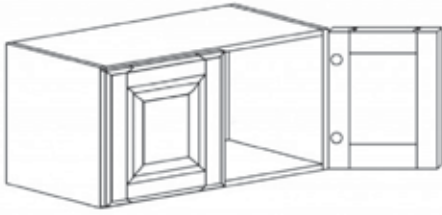

WALL 2 DOORS CABINET

Item Code	Dimensions
B- W3612	W36" H12" D12"
B- W3615	W36" H15" D12"
B- W3618	W36" H18" D12"
B- W3621	W36" H21" D12"
B- W3624	W36" H24" D12"