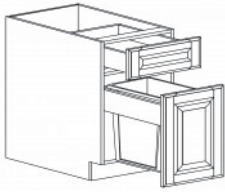

BASE WASTE BASKET CABINET

Item Code	Dimensions
C- BWBK18-2	W18" H34.5" D24"

Waste basket sold separately
BWBK18-2 is for dual waste baskets