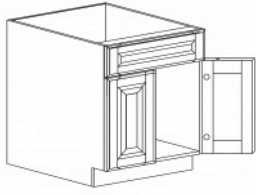

TALL PANTRY CABINET

Item Code	Dimensions
K- PC3084	W30" H84" D24"
K- PC3090	W30" H90" D24"
K- PC3096	W30" H96" D24"

VANITY CABINETS

Style: K
Color: Kingfield Maple

VANITY BASE 3 DRAWER CABINET

Item Code	Dimensions
K- VBD12-3	W12" H33" D21"
K- VBD15-3	W15" H33" D21"
K- VBD18-3	W18" H33" D21"
K- VBD21-3	W21" H33" D21"