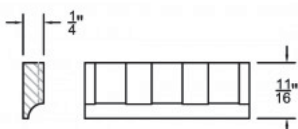

DENTAL MOLDING

Item Code	Dimensions
C- DEN3	W11/16" x 96"