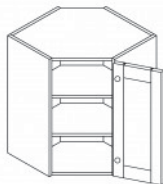

WALL 2 DOORS CABINET

Item Code	Dimensions
O- W3612	W36" H12" D12"
O- W3615	W36" H15" D12"
O- W3618	W36" H18" D12"
O- W3621	W36" H21" D12"
O- W3624	W36" H24" D12"

WALL 2 DOORS CABINET

Item Code	Dimensions
O- W3612-24	W36" H12" D24"
O- W3615-24	W36" H15" D24"
O- W3618-24	W36" H18" D24"
O- W3621-24	W36" H21" D24"
O- W3624-24	W36" H24" D24"

WALL 2 DOORS CABINET

Item Code	Dimensions
O- W3630	W36" H30" D12"
O- W3636	W36" H36" D12"
O- W3642	W36" H42" D12"

WALL DISH CABINET

Item Code	Dimensions
O- WCD3015	W30" H15" D12"

WALL DIAGONAL CABINET

Item Code	Dimensions
O- WDC2430	W24" H30" D12"
O- WDC2436	W24" H36" D12"
O- WDC2436-15	W24" H36" D15"
O- WDC2442	W24" H42" D12"
O- WDC2442-15	W24" H42" D15"

WALL DIAGONAL MULLION DOOR CABINET(glass not included)

Item Code	Dimensions
O- WDCMD2430	W24" H30" D12"
O- WDCMD2436	W24" H36" D12"
O- WDCMD2436-15	W24" H36" D15"
O- WDCMD2442	W24" H42" D12"
O- WDCMD2442-15	W24" H42" D15"

WALL END ANGLE CABINET

Item Code	Dimensions
O- WEA1230	W12" H30" D12"
O- WEA1236	W12" H36" D12"
O- WEA1242	W12" H42" D12"