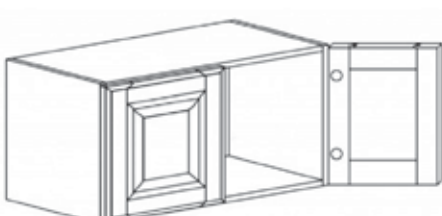

WALL 2 DOORS CABINET

Item Code	Dimensions
Y- W3312	W33" H12" D12"
Y- W3315	W33" H15" D12"
Y- W3318	W33" H18" D15"
Y- W3321	W33" H21" D12"
Y- W3324	W33" H24" D15"

WALL 2 DOORS CABINET