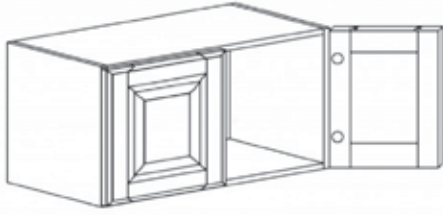

WALL CABINET

Item Code	Dimensions
E- W3612	W36" H12" D12"
E- W3615	W36" H15" D12"
E- W3618	W36" H18" D12"
E- W3621	W36" H21" D12"
E- W3624	W36" H24" D12"