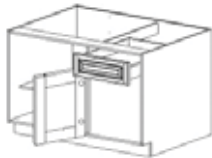

BASE BLIND CABINET

Item Code	Dimensions
A1- BBC39	W39" H34.5" D24"
A1- BBC42	W42" H34.5" D24"
A1- BBC45	W45" H34.5" D24"