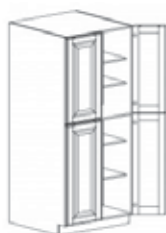

TALL PANTRY CABINET

Item Code	Dimensions
C- PC3084	W30" H84" D24"
C- PC3090	W30" H90" D24"
C- PC3096	W30" H96" D24"

VANITY CABINETS

Style: C

Color: Coffee Cherry