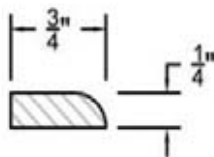

SCRIBE MOLDING

Item Code	Dimensions
Y- SM8	W3/4" x 96"