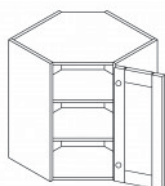

Item Code	Dimensions
W- WDC2430	W24" H30" D12"
W- WDC2436	W24" H36" D12"
W- WDC2436-15	W24" H36" D15"
W- WDC2442	W24" H42" D12"
W- WDC2442-15	W24" H42" D15"