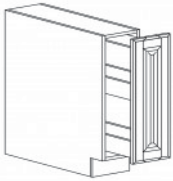

BASE OPEN END SHELF CABINET

Item Code	Dimensions
A1- BOES12L (left)	W12" H34.5" D24"
A1- BOES12R (right)	W12" H34.5" D24"

BASE SPICE 5 DRAWER CABINET

Item Code	Dimensions
A1- BSDC06	W06" H34.5" D24"

BASE SPICE RACK CABINET