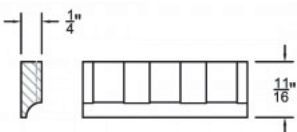

DENTAL MOLDING

Item Code	Dimensions
P- DEN3	11/16" x 96"