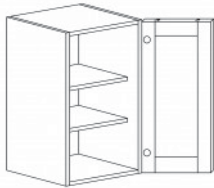

WALL CABINET

Item Code	Dimensions
A1- W0930	W9" H30" D12"
A1- W0936	W9" H36" D12"
A1- W0942	W9" H42" D12"