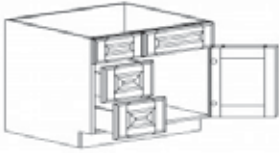

VANITY SINK DRAWER CABINET

Item Code	Dimensions
Y- VSD30L (left)	W30" H33" D21"
Y- VSD30R (right)	W30" H33" D21"

WALL CABINETS

Style: Y

Color: White Shaker