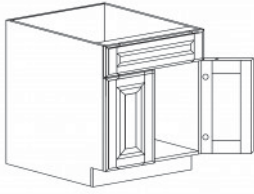

TALL PANTRY CABINET

Item Code	Dimensions
H- PC3084	W30" H84" D24"
H- PC3090	W30" H90" D24"
H- PC3096	W30" H96" D24"

VANITY CABINETS

Style: H

Color: Honey Maple

VANITY BASE 3 DRAWER CABINET

Item Code	Dimensions
H- VBD12-3	W12" H33" D21"
H- VBD15-3	W15" H33" D21"
H- VBD18-3	W18" H33" D21"
H- VBD21-3	W21" H33" D21"