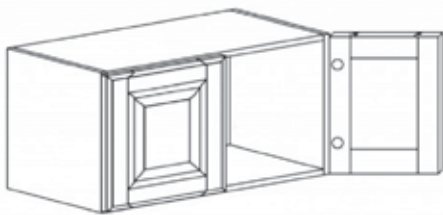

WALL 2 DOORS CABINET

Item Code	Dimensions
H- W3012	W30" H12" D12"
H- W3015	W30" H15" D12"
H- W3018	W30" H18" D12"
H- W3021	W30" H21" D12"
H- W3024	W30" H24" D12"