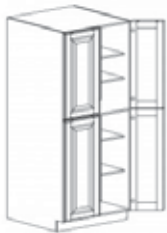

TALL PANTRY CABINET

Item Code	Dimensions
E- PC3084	W30" H84" D24"
E- PC3090	W30" H90" D24"
E- PC3096	W30" H96" D24"

VANITY CABINETS

Style: E

Color: Espresso