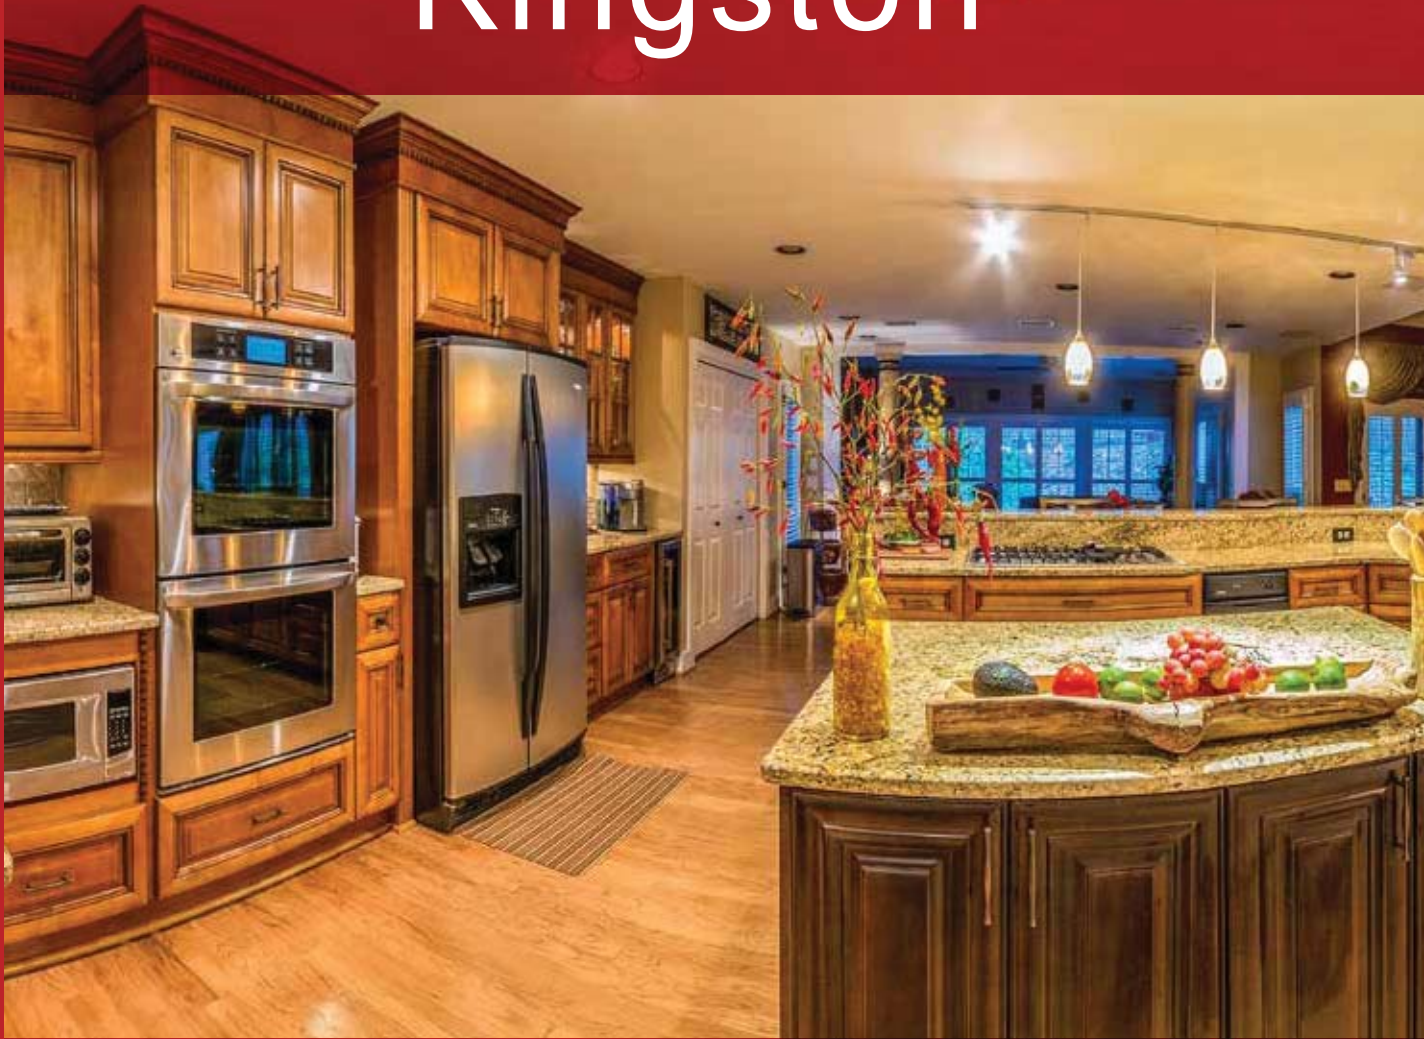

OUTSIDE CORNER MOLDING

Item Code	Dimensions
H- OCM8	W7/8" x 96"

OGEE MOLDING

Item Code	Dimensions
H- OGM8	W2" x 96"

TRIPLE BEAD MOLDING

Item Code	Dimensions
H- TBM8	W2" x 96"

Kingston

- Full Overlay Euro-Style Cabinet (Frameless)
- Five Piece Solid Maple Door
- 3/4" Plywood Box Construction
- Dovetail Drawer-Box Construction
- Full Extension Side-Mount Soft-Close Drawer Glides
- Soft-Closing Hinges
- 3/4" Adjustable Plywood Shelving
- Color Matched Interiors/Exteriors