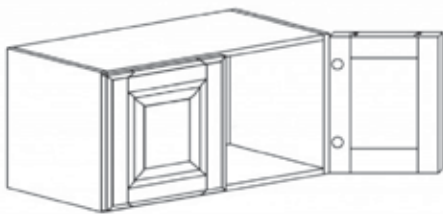

WALL 2 DOORS CABINET

Item Code	Dimensions
H- W3312	W33" H12" D12"
H- W3315	W33" H15" D12"
H- W3318	W33" H18" D12"
H- W3321	W33" H21" D12"
H- W3324	W33" H24" D12"