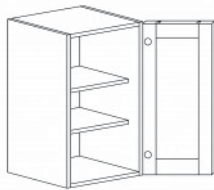

WALL CABINET

Item Code	Dimensions
K- W0930	W9" H30" D12"
K- W0936	W9" H36" D12"
K- W0942	W9" H42" D12"