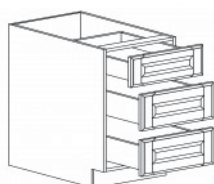

VANITY BASE 3 DRAWER CABINET

Item Code	Dimensions
C- VBD12-3	W12" H33" D21"
C- VBD15-3	W15" H33" D21"
C- VBD18-3	W18" H33" D21"
C- VBD21-3	W21" H33" D21"