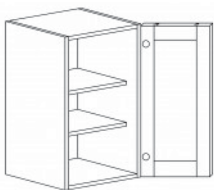

WALL CABINET

Item Code	Dimensions
P- W1530	W15" H30" D12"
P- W1536	W15" H36" D12"
P- W1542	W15" H42" D12"