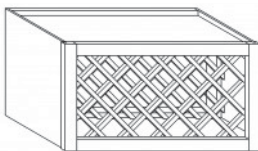

WALL WINE RACK

Item Code	Dimensions
A1- WRC3615	W36" H15" D12"
A1- WRC3618	W36" H18" D12"