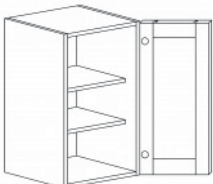

WALL CABINET

Item Code	Dimensions
B- W1830	W18" H30" D12"
B- W1836	W18" H36" D12"
B- W1842	W18" H42" D12"