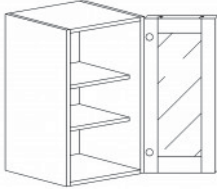

WALL MULLION DOOR CABINET(glass not included)

Item Code	Dimensions
P- WMD1530	W15" H30" D12"
P- WMD1536	W15" H36" D12"
P- WMD1542	W15" H42" D12"