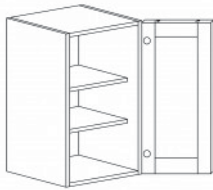

WALL CABINET

Item Code	Dimensions
E- W0930	W9" H30" D12"
E- W0936	W9" H36" D12"
E- W0942	W9" H42" D12"