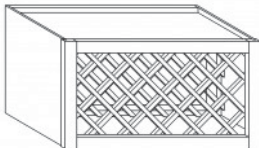

WALL WINE RACK

Item Code	Dimensions
K- WRC3615	W36" H15" D12"
K- WRC3618	W36" H18" D12"