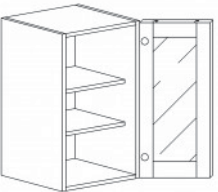

WALL MULLION DOOR CABINET(glass not included)

Item Code	Dimensions
K- WMD2130	W21" H30" D12"
K- WMD2136	W21" H36" D12"
K- WMD2142	W21" H42" D12"