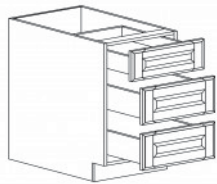

3 DRAWER BASE CABINET

Item Code	Dimensions
A1- DB12-3	W12" H34.5" D24"
A1- DB15-3	W15" H34.5" D24"
A1- DB18-3	W18" H34.5" D24"
A1- DB21-3	W21" H34.5" D24"
A1- DB24-3	W24" H34.5" D24"
A1- DB27-3	W27" H34.5" D24"
A1- DB30-3	W30" H34.5" D24"
A1- DB33-3	W33" H34.5" D24"
A1- DB36-3	W36" H34.5" D24"