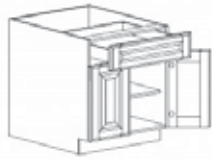

BASE CABINET

Item Code	Dimensions
K- B24	W24" H34.5" D24"
K- B27	W27" H34.5" D24"
K- B30	W30" H34.5" D24"
K- B33	W33" H34.5" D24"
K- B36	W36" H34.5" D24"
K- B39	W39" H34.5" D24"
K- B42	W42" H34.5" D24"