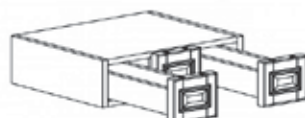

WALL SPICE DRAWER CABINET

Item Code	Dimensions
A1- WSD1206	W12" H06" D12"
A1- WSD1806	W18" H06" D12"