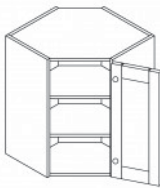

Item Code	Dimensions
B- WDC2430	W24" H30" D12"
B- WDC2436	W24" H36" D12"
B- WDC2436-15	W24" H36" D15"
B- WDC2442	W24" H42" D12"
B- WDC2442-15	W24" H42" D15"