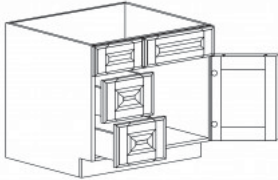

VANITY SINK DRAWER CABINET

Item Code	Dimensions
A1- VSD30L (left)	W30" H33" D21"
A1- VSD30R (right)	W30" H33" D21"

WALL CABINETS

Style: A-1

Color: Espresso Shaker