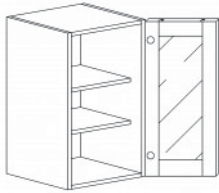

WALL MULLION DOOR CABINET(glass not included)

Item Code	Dimensions
A2- WMD1530	W15" H30" D12"
A2- WMD1536	W15" H36" D12"
A2- WMD1542	W15" H42" D12"