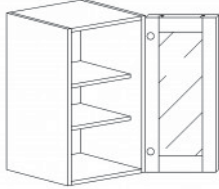

WALL MULLION DOOR CABINET(glass not included)

Item Code	Dimensions
B- WMD1530	W15" H30" D12"
B- WMD1536	W15" H36" D12"
B- WMD1542	W15" H42" D12"