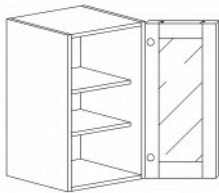

WALL MULLION DOOR CABINET(glass not included)

Item Code	Dimensions
A1- WMD1530	W15" H30" D12"
A1- WMD1536	W15" H36" D12"
A1- WMD1542	W15" H42" D12"