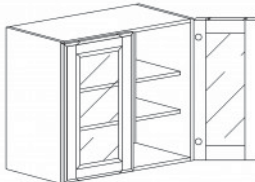

WALL MULLION DOOR CABINET WITH 2 DOORS(glass not included)

Item Code	Dimensions
O- WMD2730	W27" H30" D12"
O- WMD2736	W27" H36" D12"
O- WMD2742	W27" H42" D12"