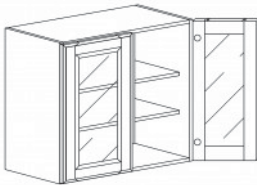

WALL MULLION DOOR CABINET WITH 2 DOORS(glass not included)

Item Code	Dimensions
W- WMD2430	W24" H30" D12"
W- WMD2436	W24" H36" D12"
W- WMD2442	W24" H42" D12"