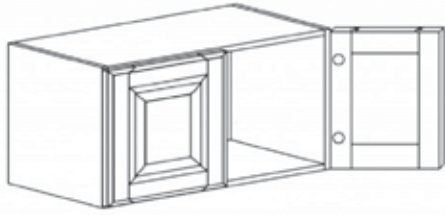

WALL 2 DOORS CABINET

Item Code	Dimensions
P- W3612	W36" H12" D12"
P- W3615	W36" H15" D12"
P- W3618	W36" H18" D12"
P- W3621	W36" H21" D12"
P- W3624	W36" H24" D12"