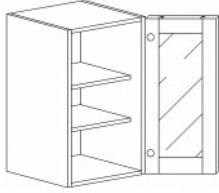

WALL MULLION DOOR CABINET(glass not included)

Item Code	Dimensions
C- WMD1230	W12" H30" D12"
C- WMD1236	W12" H36" D12"
C- WMD1242	W12" H42" D12"