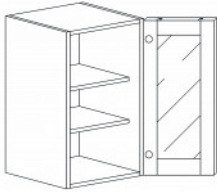

WALL MULLION DOOR CABINET(glass not included)

Item Code	Dimensions
O- WMD1530	W15" H30" D12"
O- WMD1536	W15" H36" D12"
O- WMD1542	W15" H42" D12"