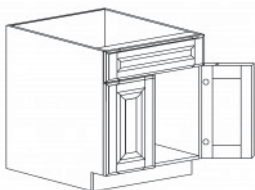

SINK BASE CABINET

Item Code	Dimensions		
Y- SB24	W24"	H34.5"	D24"
Y- SB27	W27"	H34.5"	D24"
Y- SB30	W30"	H34.5"	D24"
Y- SB33	W33"	H34.5"	D24"
Y- SB36	W36"	H34.5"	D24"
Y- SB39	W39"	H34.5"	D24"
Y- SB42	W42"	H34.5"	D24"