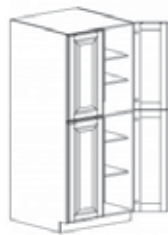

TALL PANTRY CABINET

Item Code	Dimensions
A3- PC2484	W24" H84" D24"
A3- PC2490	W24" H90" D24"
A3- PC2496	W24" H96" D24"