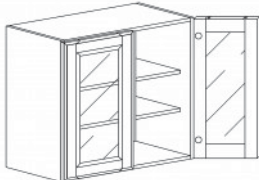

WALL MULLION DOOR CABINET WITH 2 DOORS(glass not included)

Item Code	Dimensions
P- WMD2730	W27" H30" D12"
P- WMD2736	W27" H36" D12"
P- WMD2742	W27" H42" D12"