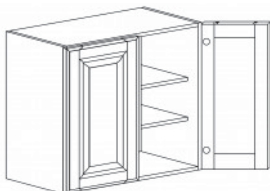

WALL 2 DOORS CABINET

Item Code	Dimensions
H- W3030	W30" H30" D12"
H- W3036	W30" H36" D12"
H- W3042	W30" H42" D12"