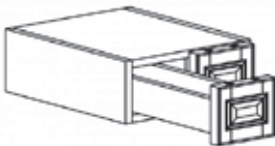

WALL SPICE DRAWER CABINET

Item Code	Dimensions
B- WSD1206	W12" H06" D12"
B- WSD1806	W18" H06" D12"