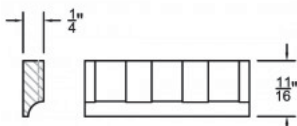

DENTAL MOLDING

Item Code	Dimensions
E- DEN3	W11/16" x 96"