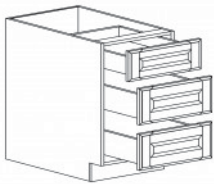

3 DRAWER BASE CABINET

Item Code	Dimensions
B- DB12-3	W12" H34.5" D24"
B- DB15-3	W15" H34.5" D24"
B- DB18-3	W18" H34.5" D24"
B- DB21-3	W21" H34.5" D24"
B- DB24-3	W24" H34.5" D24"
B- DB27-3	W27" H34.5" D24"
B- DB30-3	W30" H34.5" D24"
B- DB33-3	W33" H34.5" D24"
B- DB36-3	W36" H34.5" D24"