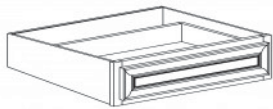

CROWN

Item Code	Dimensions
A1- ACM8	W4" L96"

BASE KITCHEN SIZE DRAWER

Item Code	Dimensions
A1- BKD24	W24" H7 3/8" D21"
A1- BKD30	W30" H7 3/8" D21"
A1- BKD36	W36" H7 3/8" D21"

BASE VANITY-SIZE DRAWER

Item Code	Dimensions
A1- DKD24	W24" H7" D21"
A1- DKD30	W30" H7" D21"
A1- DKD36	W36" H7" D21"