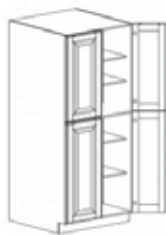

TALL PANTRY CABINET

Item Code	Dimensions
A3- PC3084	W30" H84" D24"
A3- PC3090	W30" H90" D24"
A3- PC3096	W30" H96" D24"

VANITY CABINETS

Style: A-3

Color: White Shaker