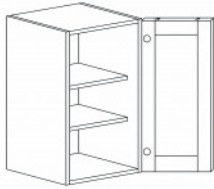

WALL CABINET

Item Code	Dimensions
A3- W1830	W18" H30" D12"
A3- W1836	W18" H36" D12"
A3- W1842	W18" H42" D12"