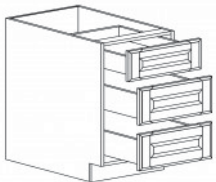

3 DRAWER BASE CABINET

Item Code	Dimensions
C- DB12-3	W12" H34.5" D24"
C- DB15-3	W15" H34.5" D24"
C- DB18-3	W18" H34.5" D24"
C- DB21-3	W21" H34.5" D24"
C- DB24-3	W24" H34.5" D24"
C- DB27-3	W27" H34.5" D24"
C- DB30-3	W30" H34.5" D24"
C- DB33-3	W33" H34.5" D24"
C- DB36-3	W36" H34.5" D24"