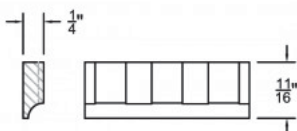

DENTAL MOLDING

Item Code	Dimensions
O- DEN3	W11/16" x 96"