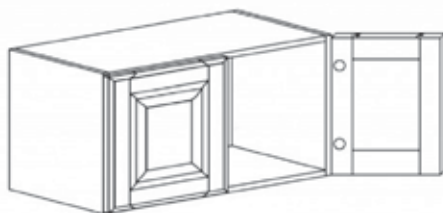

WALL 2 DOORS CABINET

Item Code	Dimensions
B- W3312	W33" H12" D12"
B- W3315	W33" H15" D12"
B- W3318	W33" H18" D15"
B- W3321	W33" H21" D12"
B- W3324	W33" H24" D15"

WALL 2 DOORS CABINET