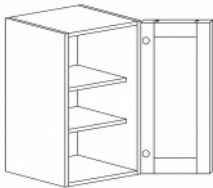

WALL CABINETS

Style: C

Color: Coffee Cherry

WALL CABINET

Item Code	Dimensions
C- W0930	W9" H30" D12"
C- W0936	W9" H36" D12"
C- W0942	W9" H42" D12"

WALL CABINET

Item Code	Dimensions
C- W1230	W12" H30" D12"
C- W1236	W12" H36" D12"
C- W1242	W12" H42" D12"