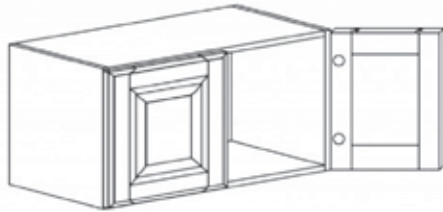

WALL 2 DOORS CABINET

Item Code	Dimensions
A2- W3012	W30" H12" D12"
A2- W3015	W30" H15" D12"
A2- W3018	W30" H18" D12"
A2- W3021	W30" H21" D12"
A2- W3024	W30" H24" D12"

WALL 2 DOORS CABINET