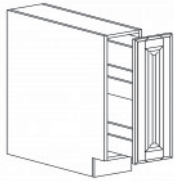

BASE SPICE RACK CABINET

Item Code	Dimensions
O- BSR09	W09" H34.5" D24"