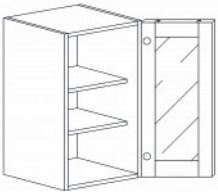

WALL MULLION DOOR CABINET(glass not included)

Item Code	Dimensions
K- WMD1830	W18" H30" D12"
K- WMD1836	W18" H36" D12"
K- WMD1842	W18" H42" D12"