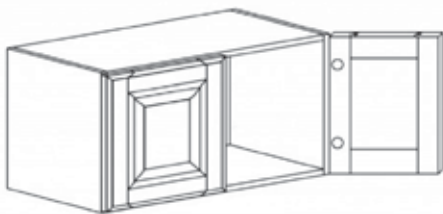

WALL 2 DOORS CABINET

Item Code	Dimensions
C- W3312	W33" H12" D12"
C- W3315	W33" H15" D12"
C- W3318	W33" H18" D12"
C- W3321	W33" H21" D12"
C- W3324	W33" H24" D12"