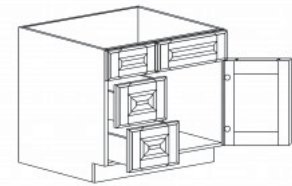

VANITY SINK DRAWER CABINET

Item Code	Dimensions
A3- VSD30L (left)	W30" H33" D21"
A3- VSD30R (right)	W30" H33" D21"

WALL CABINETS

Style: A-3

Color: White Shaker