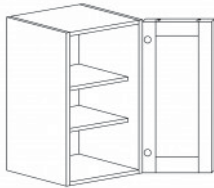

WALL CABINET

Item Code	Dimensions
Y- W0930	W9" H30" D12"
Y- W0936	W9" H36" D12"
Y- W0942	W9" H42" D12"