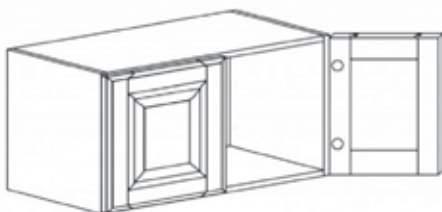

WALL 2 DOORS CABINET

Item Code	Dimensions
P- W3312	W33" H12" D12"
P- W3315	W33" H15" D12"
P- W3318	W33" H18" D12"
P- W3321	W33" H21" D12"
P- W3324	W33" H24" D12"

WALL 2 DOORS CABINET