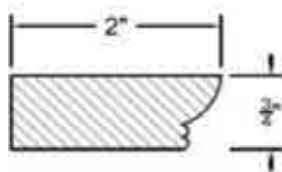

OGEE MOLDING

Item Code	Dimensions
K- OGM8	W2" x 96"