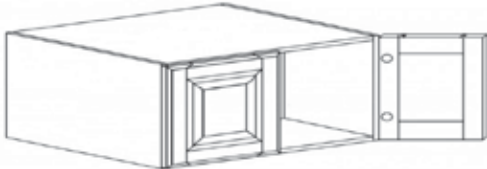

WALL 2 DOORS CABINET

Item Code	Dimensions
K- W3612-24	W36" H12" D24"
K- W3615-24	W36" H15" D24"
K- W3618-24	W36" H18" D24"
K- W3621-24	W36" H21" D24"
K- W3624-24	W36" H24" D24"

WALL 2 DOORS CABINET