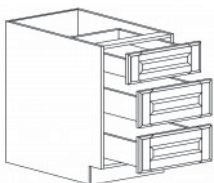

VANITY BASE 3 DRAWER CABINET

Item Code	Dimensions
E- VBD12-3	W12" H33" D21"
E- VBD15-3	W15" H33" D21"
E- VBD18-3	W18" H33" D21"
E- VBD21-3	W21" H33" D21"