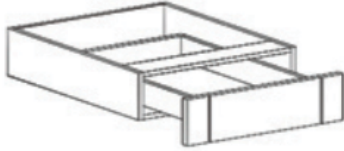

Color: Honey Spice

CROWN

Item Code	Dimensions
B- ACM8	W4" x 96"

BASE KITCHEN SIZE DRAWER

Item Code	Dimensions
B- BKD24	W24" H7 3/8" D21"
B- BKD30	W30" H7 3/8" D21"
B- BKD36	W36" H7 3/8" D21"

BASE VANITY-SIZE DRAWER