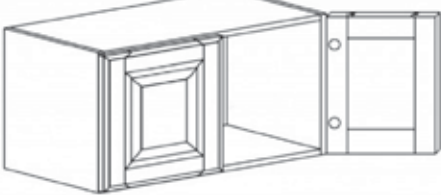

WALL 2 DOORS CABINET

Item Code	Dimensions
O- W3012	W30" H12" D12"
O- W3015	W30" H15" D12"
O- W3018	W30" H18" D12"
O- W3021	W30" H21" D12"
O- W3024	W30" H24" D12"

WALL 2 DOORS CABINET