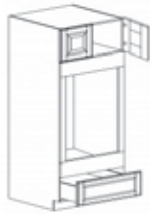

TALL CABINETS

Style: A-3

Color: White Shaker

DOUBLE OVEN CABINET

Item Code	Dimensions
A3- DOC3084	W30" H84" D24"
A3- DOC3090	W30" H90" D24"
A3- DOC3096	W30" H96" D24"

Note: Frameless DOC opening 28 1/2" x 56 1/4" inside dimension. Cabinet comes with trim material.