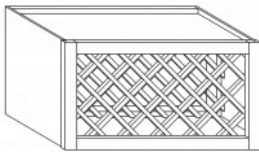

WALL WINE RACK

Item Code	Dimensions
C- WRC3015	W30" H15" D12"
C- WRC3018	W30" H18" D12"