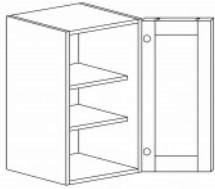

WALL CABINET

Item Code	Dimensions
W- W2130	W21" H30" D12"
W- W2136	W21" H36" D12"
W- W2142	W21" H42" D12"