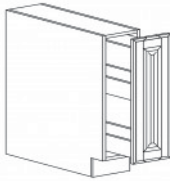

BASE SPICE RACK CABINET

Item Code	Dimensions
W- BSR09	W09" H34.5" D24"