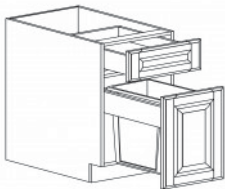

BASE WASTE BASKET CABINET

Item Code	Dimensions
B- BWBK18-2	W18" H34.5" D24"

Waste basket sold separately
BWBK18-2 is for dual waste baskets