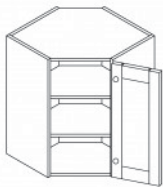

Item Code	Dimensions
P- WDC2430	W24" H30" D12"
P- WDC2436	W24" H36" D12"
P- WDC2436-15	W24" H36" D15"
P- WDC2442	W24" H42" D12"
P- WDC2442-15	W24" H42" D15"