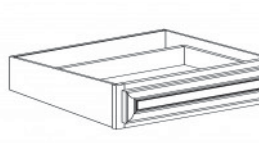

BASE KITCHEN SIZE DRAWER

Item Code	Dimensions
E- BKD24	W24" H7 3/8" D21"
E- BKD30	W30" H7 3/8" D21"
E- BKD36	W36" H7 3/8" D21"