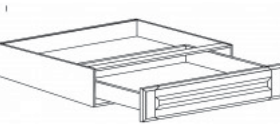

Color: Coffee Cherry

BASE CORNER MOLDING

Item Code	Dimensions
C- BCB150	W1 3/8" x 96"

BASE KITCHEN SIZE DRAWER

Item Code	Dimensions
C- BKD24	W24" H7 3/8" D21"
C- BKD30	W30" H7 3/8" D21"
C- BKD36	W36" H7 3/8" D21"