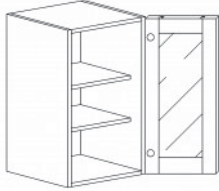

WALL MULLION DOOR CABINET(glass not included)

Item Code	Dimensions
H- WMD1230	W12" H30" D12"
H- WMD1236	W12" H36" D12"
H- WMD1242	W12" H42" D12"