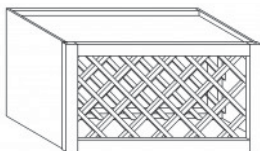

WALL MULLION DOOR CABINET WITH 2 DOORS(glass not included)

Item Code	Dimensions
W- WMD3330	W33" H30" D12"
W- WMD3336	W33" H36" D12"
W- WMD3342	W33" H42" D12"

WALL MULLION DOOR CABINET WITH 2 DOORS(glass not included)

Item Code	Dimensions
W- WMD3630	W36" H30" D12"
W- WMD3636	W36" H36" D12"
W- WMD3642	W36" H42" D12"

WALL OPEN END SHELVES CABINET

Item Code	Dimensions
W- WOES1230	W12" H30" D12"
W- WOES1236	W12" H36" D12"
W- WOES1242	W12" H42" D12"

WALL WINE RACK

Item Code	Dimensions
W- WRC3015	W30" H15" D12"
W- WRC3018	W30" H18" D12"

WALL WINE RACK

Item Code	Dimensions
W- WRC3615	W36" H15" D12"
W- WRC3618	W36" H18" D12"

WALL SPICE DRAWER CABINET

Item Code	Dimensions
W- WSD1206	W12" H06" D12"
W- WSD1806	W18" H06" D12"