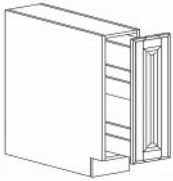

BASE SPICE RACK CABINET

Item Code	Dimensions
A3- BSR09	W09" H34.5" D24"