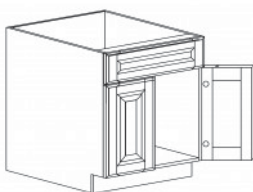

SINK BASE CABINET

Item Code	Dimensions
A3- SB24	W24" H34.5" D24"
A3- SB27	W27" H34.5" D24"
A3- SB30	W30" H34.5" D24"
A3- SB33	W33" H34.5" D24"
A3- SB36	W36" H34.5" D24"
A3- SB39	W39" H34.5" D24"
A3- SB42	W42" H34.5" D24"