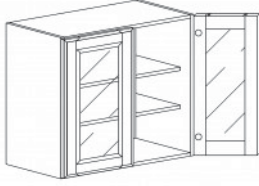

WALL MULLION DOOR CABINET WITH 2 DOORS(glass not included)

Item Code	Dimensions
E- WMD3330	W12" H30" D12"
E- WMD3336	W12" H36" D12"
E- WMD3342	W12" H42" D12"