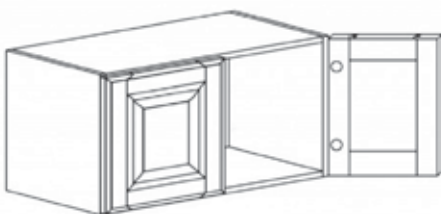

WALL 2 DOORS CABINET

Item Code	Dimensions
W- W3312	W33" H12" D12"
W- W3315	W33" H15" D12"
W- W3318	W33" H18" D15"
W- W3321	W33" H21" D12"
W- W3324	W33" H24" D15"