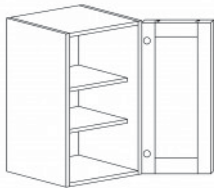

WALL CABINET

Item Code	Dimensions
O- W1230	W12" H30" D12"
O- W1236	W12" H36" D12"
O- W1242	W12" H42" D12"