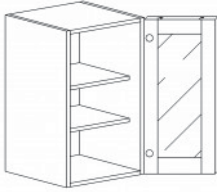

WALL MULLION DOOR CABINET(glass not included)

Item Code	Dimensions
P- WMD1230	W12" H30" D12"
P- WMD1236	W12" H36" D12"
P- WMD1242	W12" H42" D12"