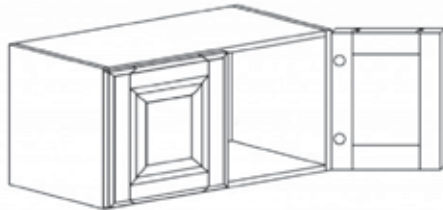

WALL 2 DOORS CABINET

Item Code	Dimensions
B- W3012	W30" H12" D12"
B- W3015	W30" H15" D12"
B- W3018	W30" H18" D12"
B- W3021	W30" H21" D12"
B- W3024	W30" H24" D12"

WALL 2 DOORS CABINET