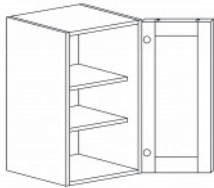

WALL CABINET

Item Code	Dimensions
C- W0930	W9" H30" D12"
C- W0936	W9" H36" D12"
C- W0942	W9" H42" D12"