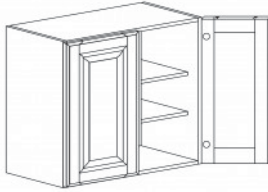

WALL 2 DOORS CABINET

Item Code	Dimensions
A2- W2730	W27" H30" D12"
A2- W2736	W27" H36" D12"
A2- W2742	W27" H42" D12"