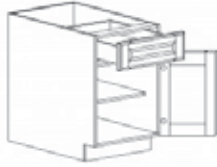

BASE CABINETS

Style: H

Color: Honey Maple

BASE CABINET

Item Code	Dimensions
H- B09	W09" H34.5" D24"
H- B12	W12" H34.5" D24"
H- B15	W15" H34.5" D24"
H- B18	W18" H34.5" D24"
H- B21	W21" H34.5" D24"