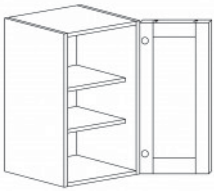

WALL CABINET

Item Code	Dimensions
P- W0930	W9" H30" D12"
P- W0936	W9" H36" D12"
P- W0942	W9" H42" D12"