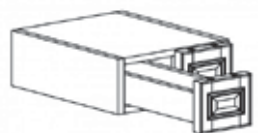

WALL SPICE DRAWER CABINET

Item Code	Dimensions
A1- WSD1206	W12" H06" D12"
A1- WSD1806	W18" H06" D12"