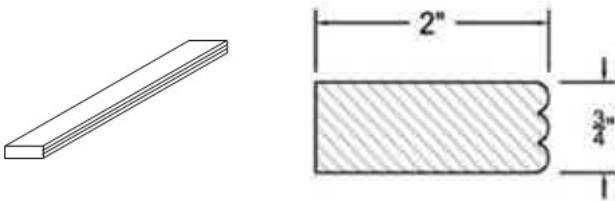

DECORATIVE ROPE MOLDING

Item Code	Dimensions
C- MI8	W1/2" x 96

OUTSIDE CORNER MOLDING

Item Code	Dimensions
C- OCM8	W7/8" x 96

OGEE MOLDING

Item Code	Dimensions
C- OGM8	W2" x 96"

TRIPLE BEAD MOLDING

Item Code	Dimensions
C- TBM8	W2" x 96"