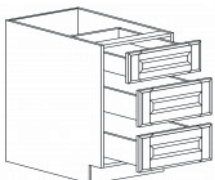

TALL PANTRY CABINET

Item Code	Dimensions
W- PC3084	W30" H84" D24"
W- PC3090	W30" H90" D24"
W- PC3096	W30" H96" D24"

VANITY CABINETS

Style: W

Color: Walnut Spice

VANITY BASE 3 DRAWER CABINET

Item Code	Dimensions
W- VBD12-3	W12" H32" D21"
W- VBD15-3	W15" H32" D21"
W- VBD18-3	W18" H32" D21"
W- VBD21-3	W21" H32" D21"