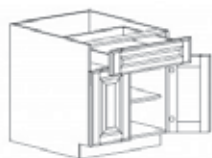

Gallery

C-1

STARTING 7/1/17, THIS STYLE WILL BE UPGRADE TO NATURAL MAPLE FINISH SOLID WOOD DRAWER BOX WITH UNDER-MOUNT SOFT-CLOSE SLIDES

BASE CABINETS

Style: C

Color: Coffee Cherry

BASE CABINET

Item Code	Dimensions
C- B09	W09" H34.5" D24"
C- B12	W12" H34.5" D24"
C- B15	W15" H34.5" D24"
C- B18	W18" H34.5" D24"
C- B21	W21" H34.5" D24"