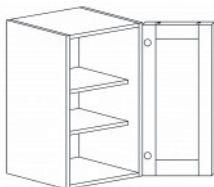

WALL CABINET

Item Code	Dimensions
K- W1830	W18" H30" D12"
K- W1836	W18" H36" D12"
K- W1842	W18" H42" D12"