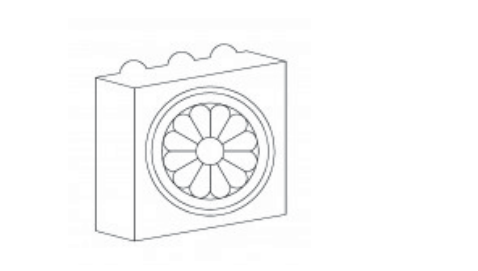

VALANCE DECO FLOWER

Item Code	Dimensions
K- DECO Flower S	W14 1/4" H2 1/2"
K- DECO Flower M	W18 3/4" H2 1/2"
K- DECO Flower L	W20 1/4" H4 1/4"

DISHWASHER PANEL

Item Code	Dimensions
K- DWR	2" Front Dimension