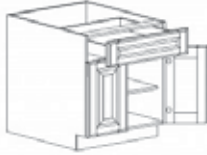

BASE CABINET

Item Code	Dimensions
B- B24	W24" H34.5" D24"
B- B27	W27" H34.5" D24"
B- B30	W30" H34.5" D24"
B- B33	W33" H34.5" D24"
B- B36	W36" H34.5" D24"
B- B39	W39" H34.5" D24"
B- B42	W42" H34.5" D24"