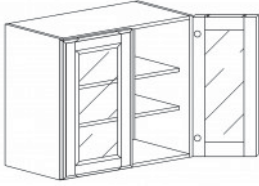

WALL MULLION DOOR CABINET WITH 2 DOORS(glass not included)

Item Code	Dimensions
A3- WMD3030	W30" H30" D12"
A3- WMD3036	W30" H36" D12"
A3- WMD3042	W30" H42" D12"