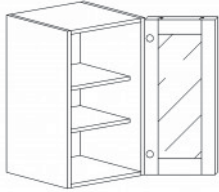

WALL MULLION DOOR CABINET(glass not included)

Item Code	Dimensions
E- WMD1530	W15" H30" D12"
E- WMD1536	W15" H36" D12"
E- WMD1542	W15" H42" D12"