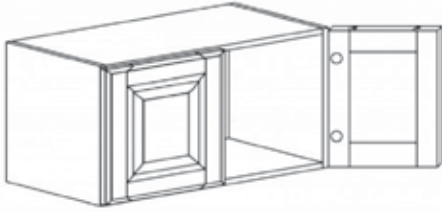

WALL 2 DOORS CABINET

Item Code	Dimensions
C- W3612	W36" H12" D12"
C- W3615	W36" H15" D12"
C- W3618	W36" H18" D12"
C- W3621	W36" H21" D12"
C- W3624	W36" H24" D12"