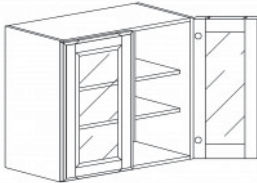

WALL MULLION DOOR CABINET WITH 2 DOORS(glass not included)

Item Code	Dimensions
P- WMD2430	W24" H30" D12"
P- WMD2436	W24" H36" D12"
P- WMD2442	W24" H42" D12"