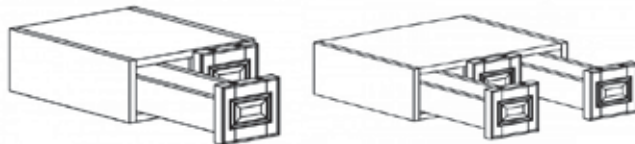

WALL SPICE DRAWER CABINET

Item Code	Dimensions
E- WSD1206	W12" H06" D12"
E- WSD1806	W18" H06" D12"