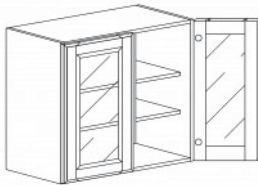

WALL MULLION DOOR CABINET WITH 2 DOORS(glass not included)

Item Code	Dimensions
O- WMD2430	W24" H30" D12"
O- WMD2436	W24" H36" D12"
O- WMD2442	W24" H42" D12"