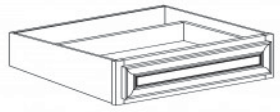

Item Code	Dimensions
B- BKD24	W24" H7 3/8" D21"
B- BKD30	W30" H7 3/8" D21"
B- BKD36	W36" H7 3/8" D21"