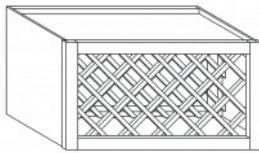

WALL WINE RACK

Item Code	Dimensions
E- WRC3015	W30" H15" D12"
E- WRC3018	W30" H18" D12"