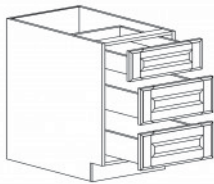

3 DRAWER BASE CABINET

Item Code	Dimensions		
Y- DB12-3	W12"	H34.5"	D24"
Y- DB15-3	W15"	H34.5"	D24"
Y- DB18-3	W18"	H34.5"	D24"
Y- DB21-3	W21"	H34.5"	D24"
Y- DB24-3	W24"	H34.5"	D24"
Y- DB27-3	W27"	H34.5"	D24"
Y- DB30-3	W30"	H34.5"	D24"
Y- DB33-3	W33"	H34.5"	D24"
Y- DB36-3	W36"	H34.5"	D24"