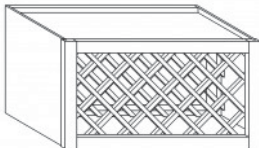

WALL WINE RACK

Item Code	Dimensions
O- WRC3615	W36" H15" D12"
O- WRC3618	W36" H18" D12"