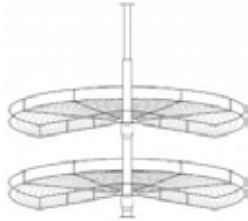

LAZY SUSAN SPINNER

Item Code	Dimensions
BLS Spinner	One Size