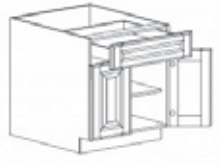

BASE CABINET

Item Code	Dimensions
E- B24	W24" H34.5" D24"
E- B27	W27" H34.5" D24"
E- B30	W30" H34.5" D24"
E- B33	W33" H34.5" D24"
E- B36	W36" H34.5" D24"
E- B39	W39" H34.5" D24"
E- B42	W42" H34.5" D24"