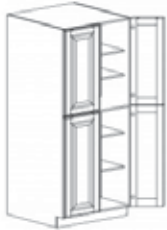

TALL PANTRY CABINET

Item Code	Dimensions
E- PC2484	W24" H84" D24"
E- PC2490	W24" H90" D24"
E- PC2496	W24" H96" D24"