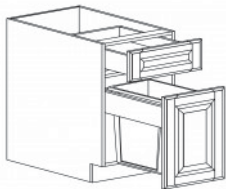

BASE WASTE BASKET CABINET

Item Code	Dimensions
A1- BWBK18-2	W18" H34.5" D24"

Waste basket sold separately
BWBK18-2 is for dual waste baskets