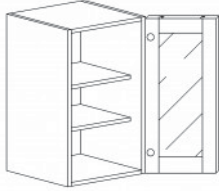

WALL MULLION DOOR CABINET(glass not included)

Item Code	Dimensions
A2- WMD1230	W12" H30" D12"
A2- WMD1236	W12" H36" D12"
A2- WMD1242	W12" H42" D12"