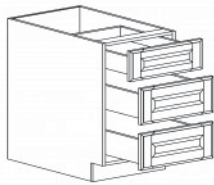

3 DRAWER BASE CABINET

Item Code	Dimensions
K- DB12-3	W12" H34.5" D24"
K- DB15-3	W15" H34.5" D24"
K- DB18-3	W18" H34.5" D24"
K- DB21-3	W21" H34.5" D24"
K- DB24-3	W24" H34.5" D24"
K- DB27-3	W27" H34.5" D24"
K- DB30-3	W30" H34.5" D24"
K- DB33-3	W33" H34.5" D24"
K- DB36-3	W36" H34.5" D24"