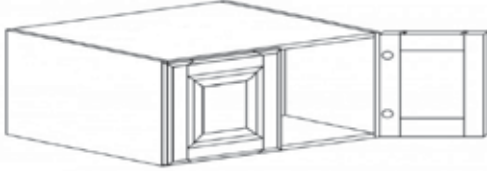

WALL CABINET

Item Code	Dimensions
E- W3612-24	W36" H12" D24"
E- W3615-24	W36" H15" D24"
E- W3618-24	W36" H18" D24"
E- W3621-24	W36" H21" D24"
E- W3624-24	W36" H24" D24"

WALL CABINET