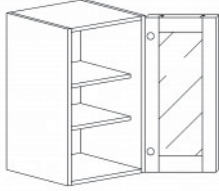

WALL MULLION DOOR CABINET(glass not included)

Item Code	Dimensions
C- WMD1530	W15" H30" D12"
C- WMD1536	W15" H36" D12"
C- WMD1542	W15" H42" D12"