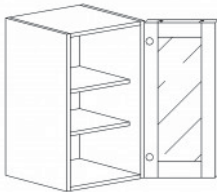

WALL MULLION DOOR CABINET(glass not included)

Item Code	Dimensions
P- WMD1830	W18" H30" D12"
P- WMD1836	W18" H36" D12"
P- WMD1842	W18" H42" D12"