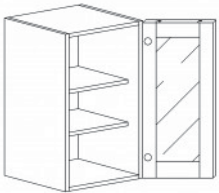

WALL MULLION DOOR CABINET(glass not included)

Item Code	Dimensions
A3- WMD1830	W18" H30" D12"
A3- WMD1836	W18" H36" D12"
A3- WMD1842	W18" H42" D12"