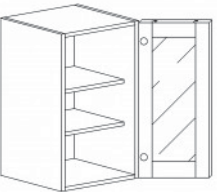

WALL MULLION DOOR CABINET(glass not included)

Item Code	Dimensions
W- WMD2130	W21" H30" D12"
W- WMD2136	W21" H36" D12"
W- WMD2142	W21" H42" D12"