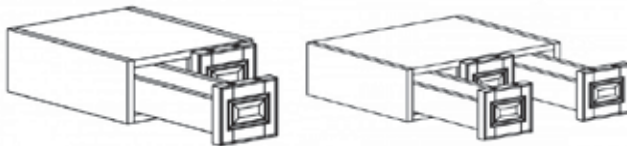

WALL SPICE DRAWER CABINET

Item Code	Dimensions
O- WSD1206	W12" H06" D12"
O- WSD1806	W18" H06" D12"