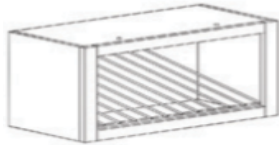

WALL DISH CABINET

Item Code	Dimensions
Y- WCD3015	W30" H15" D12"