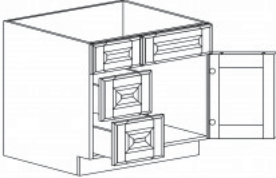

VANITY SINK DRAWER CABINET

Item Code	Dimensions
W- VSD30L (left)	W30" H32" D21"
W- VSD30R (right)	W30" H32" D21"

WALL CABINETS

Style: W

Color: Walnut Spice