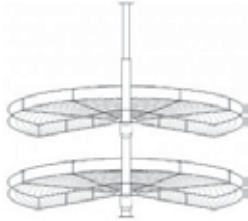

WALL FILLER

Item Code	Dimensions		
B- WF330	W3"	H30"	D3/4"
B- WF336	W3"	H36"	D3/4"
B- WF342	W3"	H42"	D3/4"
B- WF396	W3"	H96"	D3/4"
B- WF642	W6"	H42"	D3/4"
B- WF696	W6"	H96"	D3/4"

LAZY SUSAN SPINNER

Item Code	Dimensions
BLS Spinner	One Size