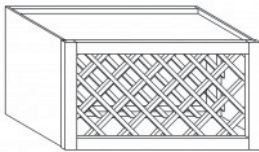

WALL WINE RACK

Item Code	Dimensions
B- WRC3015	W30" H15" D12"
B- WRC3018	W30" H18" D12"