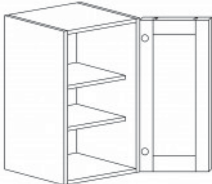

WALL CABINET

Item Code	Dimensions
B- W1530	W15" H30" D12"
B- W1536	W15" H36" D12"
B- W1542	W15" H42" D12"