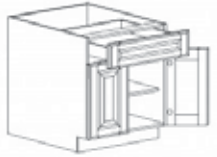

BASE CABINET

Item Code	Dimensions
W- B24	W24" H34.5" D24"
W- B27	W27" H34.5" D24"
W- B30	W30" H34.5" D24"
W- B33	W33" H34.5" D24"
W- B36	W36" H34.5" D24"
W- B39	W39" H34.5" D24"
W- B42	W42" H34.5" D24"