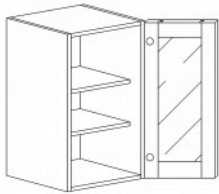

WALL MULLION DOOR CABINET(glass not included)

Item Code	Dimensions
E- WMD1230	W12" H30" D12"
E- WMD1236	W12" H36" D12"
E- WMD1242	W12" H42" D12"