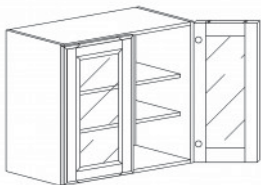

WALL MULLION DOOR CABINET WITH 2 DOORS(glass not included)

Item Code	Dimensions
A1- WMD2430	W24" H30" D12"
A1- WMD2436	W24" H36" D12"
A1- WMD2442	W24" H42" D12"