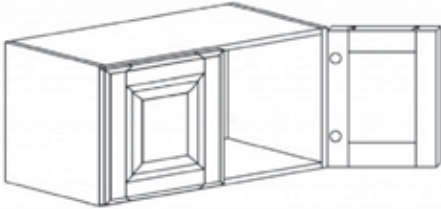

WALL 2 DOORS CABINET

Item Code	Dimensions
A2- W3612	W36" H12" D12"
A2- W3615	W36" H15" D12"
A2- W3618	W36" H18" D12"
A2- W3621	W36" H21" D12"
A2- W3624	W36" H24" D12"