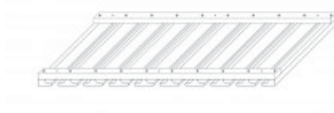

GLASS HANGER

Item Code	Dimensions
K- SGH3012	W30" H1 3/4" D12"
K- SGH3612	W36" H1 3/4" D12"

SCRIBE MOLDING

Item Code	Dimensions
K- SM8	W3/4" x 96"

SPOOL/TURNING/LEG

Item Code	Dimensions
K- Spool3	W3" D3" H34.5"
K- Spool4.5	W4.5" D4.5" H34.5"

SQUARE CUBE

Item Code	Dimensions
K- Square Cube	W3" H4"

Note: has 3 raised ribs on back, intended to be used with fluted filler (RWF)

TOE KICK

Item Code	Dimensions
K- TK8	W4 1/2" x 96"

TOUCH UP KIT

Item Code	Dimensions
K- Touch Up Kit	One Size

VALANCE

Item Code	Dimensions
K- VAL30	W30" H4 3/4"
K- VAL36	W36" H4 3/4"
K- VAL42	W42" H4 3/4"
K- VAL48	W48" H4 3/4"
K- VAL60	W60" H4 3/4"