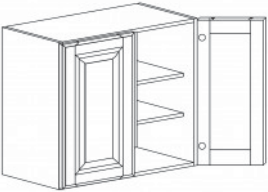

WALL 2 DOORS CABINET

Item Code	Dimensions
C- W2730	W27" H30" D12"
C- W2736	W27" H36" D12"
C- W2742	W27" H42" D12"