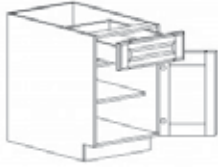

BASE CABINETS

Style: O

Color: Creamy White

BASE CABINET

Item Code	Dimensions
O- B09	W09" H34.5" D24"
O- B12	W12" H34.5" D24"
O- B15	W15" H34.5" D24"
O- B18	W18" H34.5" D24"
O- B21	W21" H34.5" D24"