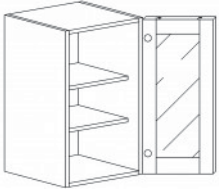

WALL MULLION DOOR CABINET(glass not included)

Item Code	Dimensions
H- WMD1830	W18" H30" D12"
H- WMD1836	W18" H36" D12"
H- WMD1842	W18" H42" D12"