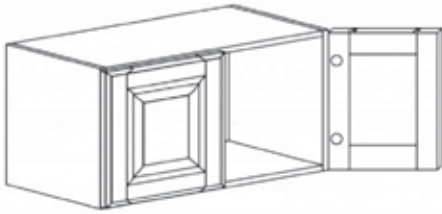

WALL 2 DOORS CABINET

Item Code	Dimensions
Y- W3012	W30" H12" D12"
Y- W3015	W30" H15" D12"
Y- W3018	W30" H18" D12"
Y- W3021	W30" H21" D12"
Y- W3024	W30" H24" D12"

WALL 2 DOORS CABINET