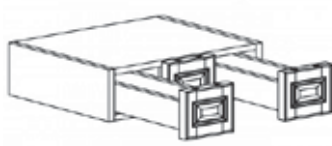

WALL SPICE DRAWER CABINET

Item Code	Dimensions
B- WSD1206	W12" H06" D12"
B- WSD1806	W18" H06" D12"