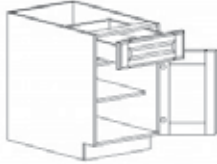

BASE CABINETS

Style: K

Color: Kingfield Maple

BASE CABINET

Item Code	Dimensions
K- B09	W09" H34.5" D24"
K- B12	W12" H34.5" D24"
K- B15	W15" H34.5" D24"
K- B18	W18" H34.5" D24"
K- B21	W21" H34.5" D24"