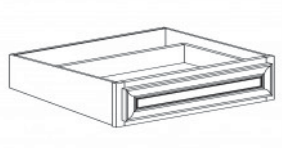

BASE KITCHEN SIZE DRAWER

Item Code	Dimensions
K- BKD24	W24" H7 3/8" D21"
K- BKD30	W30" H7 3/8" D21"
K- BKD36	W36" H7 3/8" D21"