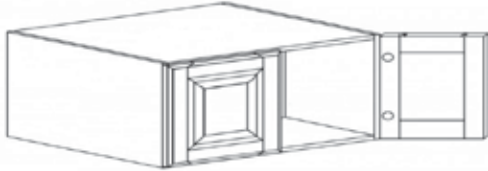

WALL 2 DOORS CABINET

Item Code	Dimensions
H- W3612-24	W36" H12" D24"
H- W3615-24	W36" H15" D24"
H- W3618-24	W36" H18" D24"
H- W3621-24	W36" H21" D24"
H- W3624-24	W36" H24" D24"

WALL 2 DOORS CABINET