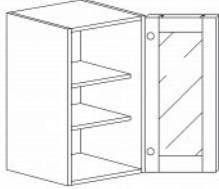

WALL MULLION DOOR CABINET(glass not included)

Item Code	Dimensions
H- WMD1530	W15" H30" D12"
H- WMD1536	W15" H36" D12"
H- WMD1542	W15" H42" D12"