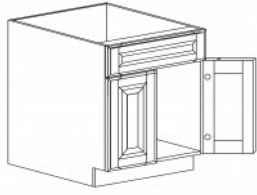

VANITY SINK BASE CABINET

Item Code	Dimensions
P- VSB24	W24" H33" D21"
P- VSB27	W27" H33" D21"
P- VSB30	W30" H33" D21"
P- VSB36	W36" H33" D21"