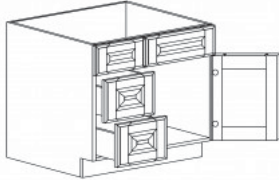

VANITY SINK DRAWER CABINET

Item Code	Dimensions
K- VSD30L (left)	W30" H33" D21"
K- VSD30R (right)	W30" H33" D21"

WALL CABINETS

Style: K

Color: Kingfield Maple