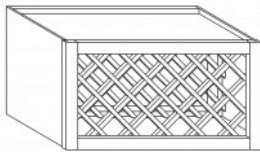

WALL WINE RACK

Item Code	Dimensions
Y- WRC3015	W30" H15" D12"
Y- WRC3018	W30" H18" D12"