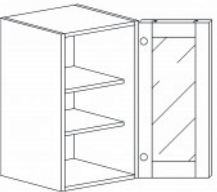

WALL MULLION DOOR CABINET(glass not included)

Item Code	Dimensions
Y- WMD2130	W21" H30" D12"
Y- WMD2136	W21" H36" D12"
Y- WMD2142	W21" H42" D12"