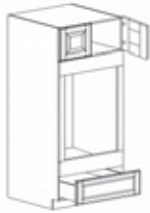

TALL CABINETS

Style: Y

Color: White Shaker

DOUBLE OVEN CABINET

Item Code	Dimensions
Y- DOC3084	W30" H84" D27"
Y- DOC3090	W30" H90" D27"
Y- DOC3096	W30" H96" D27"

Note: framed DOC opening 26 3/4" x 49 1/2"

TALL PANTRY CABINET