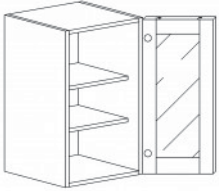

WALL MULLION DOOR CABINET(glass not included)

Item Code	Dimensions
C- WMD1830	W18" H30" D12"
C- WMD1836	W18" H36" D12"
C- WMD1842	W18" H42" D12"