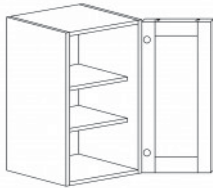

WALL CABINET

Item Code	Dimensions
A2- W0930	W9" H30" D12"
A2- W0936	W9" H36" D12"
A2- W0942	W9" H42" D12"