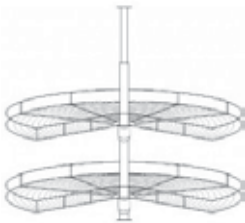

Item Code	Dimensions
BLS Spinner	One Size

WASTE BASKET