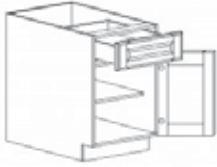

BASE CABINETS

Style: W

Color: Walnut Spice

BASE CABINET

Item Code	Dimensions
W- B09	W09" H34.5" D24"
W- B12	W12" H34.5" D24"
W- B15	W15" H34.5" D24"
W- B18	W18" H34.5" D24"
W- B21	W21" H34.5" D24"