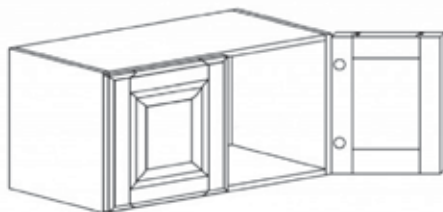

WALL 2 DOORS CABINET

Item Code	Dimensions
A2- W3312	W33" H12" D12"
A2- W3315	W33" H15" D12"
A2- W3318	W33" H18" D12"
A2- W3321	W33" H21" D12"
A2- W3324	W33" H24" D12"