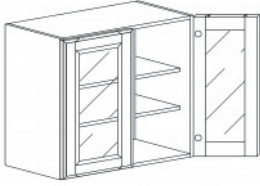

WALL MULLION DOOR CABINET WITH 2 DOORS(glass not included)

Item Code	Dimensions
Y- WMD3330	W33" H30" D12"
Y- WMD3336	W33" H36" D12"
Y- WMD3342	W33" H42" D12"