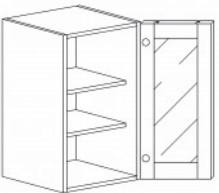

WALL MULLION DOOR CABINET(glass not included)

Item Code	Dimensions
A1- WMD2130	W21" H30" D12"
A1- WMD2136	W21" H36" D12"
A1- WMD2142	W21" H42" D12"