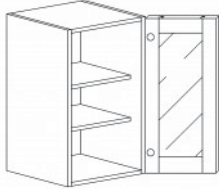

WALL MULLION DOOR CABINET(glass not included)

Item Code	Dimensions
A1- WMD1230	W12" H30" D12"
A1- WMD1236	W12" H36" D12"
A1- WMD1242	W12" H42" D12"