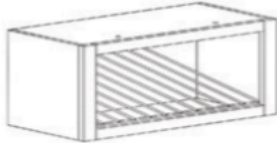

WALL DISH CABINET

Item Code	Dimensions
B- WCD3015	W30" H15" D12"

WALL DIAGONAL CABINET