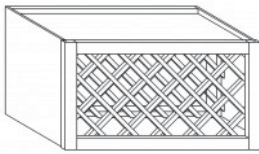

WALL WINE RACK

Item Code	Dimensions
H- WRC3015	W30" H15" D12"
H- WRC3018	W30" H18" D12"