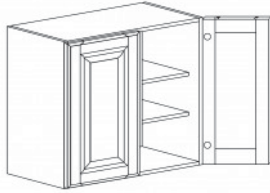

WALL 2 DOOR CABINET

Item Code	Dimensions
A2- W2430	W24" H30" D12"
A2- W2436	W24" H36" D12"
A2- W2442	W24" H42" D12"