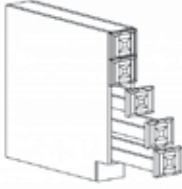

BASE SPICE 5 DRAWER CABINET

Item Code	Dimensions		
E- BSDC06	W06"	H34.5"	D24"