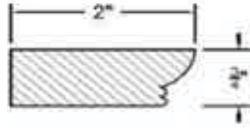

OGEE MOLDING

Item Code	Dimensions
H- OGM8	W2" x 96"