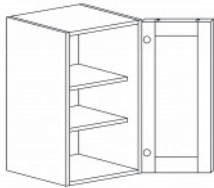

WALL CABINET

Item Code	Dimensions
H- W0930	W9" H30" D12"
H- W0936	W9" H36" D12"
H- W0942	W9" H42" D12"