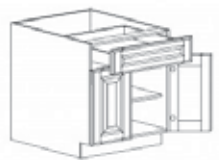

BASE CABINET

Item Code	Dimensions		
P- B24	W24"	H34.5"	D24"
P- B27	W27"	H34.5"	D24"
P- B30	W30"	H34.5"	D24"
P- B33	W33"	H34.5"	D24"
P- B36	W36"	H34.5"	D24"
P- B39	W39"	H34.5"	D24"
P- B42	W42"	H34.5"	D24"