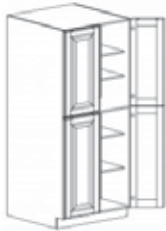

TALL PANTRY CABINET

Item Code	Dimensions
W- PC1884	W18" H84" D24"
W- PC1890	W18" H90" D24"
W- PC1896	W18" H96" D24"

TALL PANTRY CABINET

Item Code	Dimensions
W- PC2484	W24" H84" D24"
W- PC2490	W24" H90" D24"
W- PC2496	W24" H96" D24"