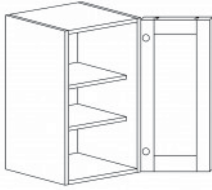

WALL CABINET

Item Code	Dimensions
H- W2130	W21" H30" D12"
H- W2136	W21" H36" D12"
H- W2142	W21" H42" D12"