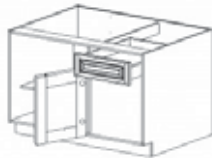

BASE BLIND CABINET

Item Code	Dimensions
H- BBC39	W39" H34.5" D24"
H- BBC42	W42" H34.5" D24"
H- BBC45	W45" H34.5" D24"