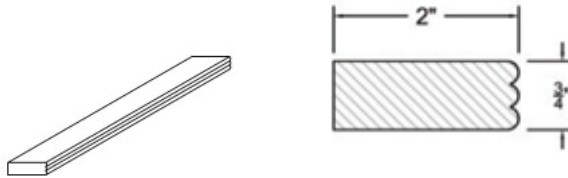

DECORATIVE ROPE MOLDING

Item Code	Dimensions
E- MI8	W1/2" x 96

OUTSIDE CORNER MOLDING

Item Code	Dimensions
E- OCM8	W7/8" x 96

OGEE MOLDING

Item Code	Dimensions
E- OGM8	W2" x 96"

TRIPLE BEAD MOLDING

Item Code	Dimensions
E- TBM8	W2" x 96"