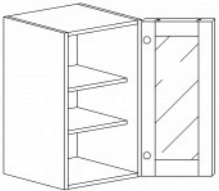

WALL MULLION DOOR CABINET(glass not included)

Item Code	Dimensions
E- WMD1830	W18" H30" D12"
E- WMD1836	W18" H36" D12"
E- WMD1842	W18" H42" D12"