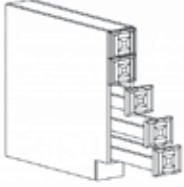

BASE LAZY SUSAN CABINET

Item Code	Dimensions
B- BLS33	W33" H34.5" D24"
B- BLS36	W36" H34.5" D24"

Spinner sold separately

BASE OPEN END SHELF CABINET

Item Code	Dimensions
B- BOES12L (left)	W12" H34.5" D24"
B- BOES12R (right)	W12" H34.5" D24"