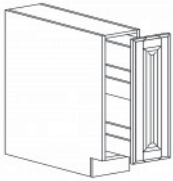

BASE SPICE RACK CABINET

Item Code	Dimensions
H- BSR09	W09" H34.5" D24"