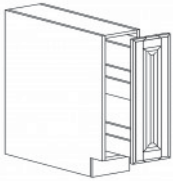

BASE SPICE RACK CABINET

Item Code	Dimensions
B- BSR09	W09" H34.5" D24"