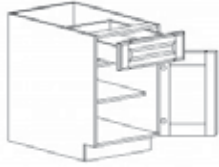

BASE CABINETS

Style: A-2

Color: Gray Shaker

BASE CABINET

Item Code	Dimensions
A2- B09	W09" H34.5" D24"
A2- B12	W12" H34.5" D24"
A2- B15	W15" H34.5" D24"
A2- B18	W18" H34.5" D24"
A2- B21	W21" H34.5" D24"