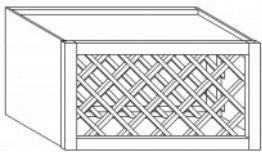

WALL WINE RACK

Item Code	Dimensions
P- WRC3015	W30" H15" D12"
P- WRC3018	W30" H18" D12"