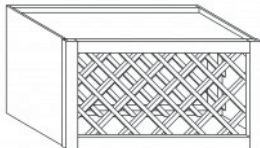

WALL WINE RACK

Item Code	Dimensions
Y- WRC3615	W36" H15" D12"
Y- WRC3618	W36" H18" D12"