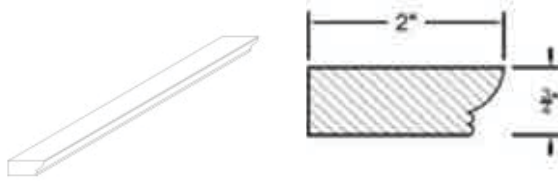

DECORATIVE ROPE MOLDING

Item Code	Dimensions
E- MI8	W1/2" x 96

OUTSIDE CORNER MOLDING

Item Code	Dimensions
E- OCM8	W7/8" x 96

OGEE MOLDING

Item Code	Dimensions
E- OGM8	W2" x 96"

TRIPLE BEAD MOLDING

Item Code	Dimensions
E- TBM8	W2" x 96"