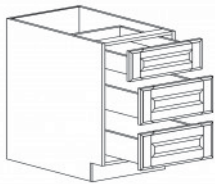

3 DRAWER BASE CABINET

Item Code	Dimensions
A3- DB12-3	W12" H34.5" D24"
A3- DB15-3	W15" H34.5" D24"
A3- DB18-3	W18" H34.5" D24"
A3- DB21-3	W21" H34.5" D24"
A3- DB24-3	W24" H34.5" D24"
A3- DB27-3	W27" H34.5" D24"
A3- DB30-3	W30" H34.5" D24"
A3- DB33-3	W33" H34.5" D24"
A3- DB36-3	W36" H34.5" D24"