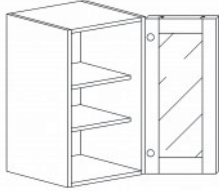

WALL MULLION DOOR CABINET(glass not included)

Item Code	Dimensions
B- WMD1230	W12" H30" D12"
B- WMD1236	W12" H36" D12"
B- WMD1242	W12" H42" D12"