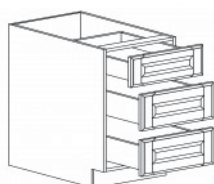

VANITY BASE 3 DRAWER CABINET

Item Code	Dimensions
A3- VBD12-3	W12" H33" D21"
A3- VBD15-3	W15" H33" D21"
A3- VBD18-3	W18" H33" D21"
A3- VBD21-3	W21" H33" D21"