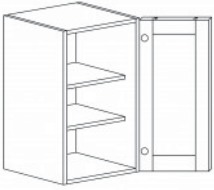

WALL CABINET

Item Code	Dimensions
O- W2130	W21" H30" D12"
O- W2136	W21" H36" D12"
O- W2142	W21" H42" D12"