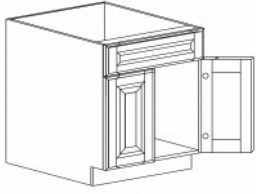

VANITY SINK BASE CABINET

Item Code	Dimensions
Y- VSB24	W24" H33" D21"
Y- VSB27	W27" H33" D21"
Y- VSB30	W30" H33" D21"
Y- VSB36	W36" H33" D21"