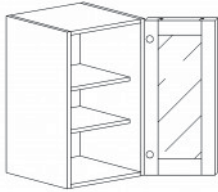

WALL MULLION DOOR CABINET(glass not included)

Item Code	Dimensions
K- WMD1530	W15" H30" D12"
K- WMD1536	W15" H36" D12"
K- WMD1542	W15" H42" D12"