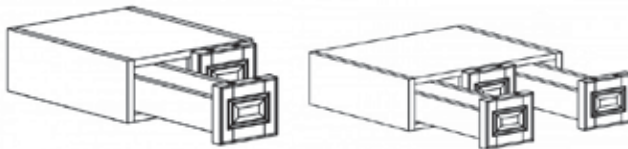

WALL SPICE DRAWER CABINET

Item Code	Dimensions
K- WSD1206	W12" H06" D12"
K- WSD1806	W18" H06" D12"