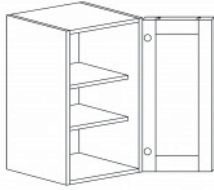

WALL CABINET

Item Code	Dimensions
C- W2130	W21" H30" D12"
C- W2136	W21" H36" D12"
C- W2142	W21" H42" D12"