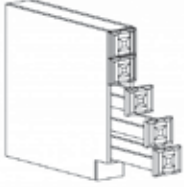

BASE SPICE 5 DRAWER CABINET

Item Code	Dimensions
A1- BSDC06	W06" H34.5" D24"