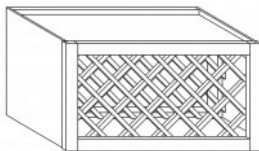

WALL WINE RACK

Item Code	Dimensions
E- WRC3615	W36" H15" D12"
E- WRC3618	W36" H18" D12"