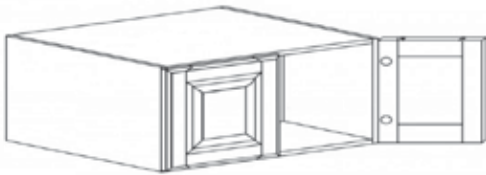

WALL 2 DOORS CABINET

Item Code	Dimensions
A2- W3612-24	W36" H12" D24"
A2- W3615-24	W36" H15" D24"
A2- W3618-24	W36" H18" D24"
A2- W3621-24	W36" H21" D24"
A2- W3624-24	W36" H24" D24"