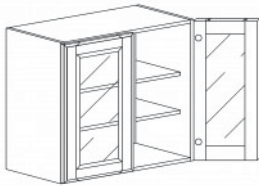

WALL MULLION DOOR CABINET WITH 2 DOORS(glass not included)

Item Code	Dimensions
E- WMD2430	W24" H30" D12"
E- WMD2436	W24" H36" D12"
E- WMD2442	W24" H42" D12"