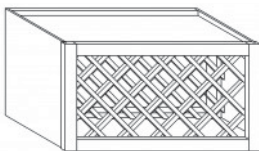

WALL WINE RACK

Item Code	Dimensions
A2- WRC3615	W36" H15" D12"
A2- WRC3618	W36" H18" D12"