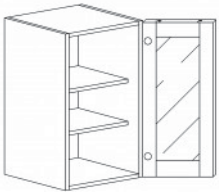

WALL MULLION DOOR CABINET(glass not included)

Item Code	Dimensions
B- WMD1830	W18" H30" D12"
B- WMD1836	W18" H36" D12"
B- WMD1842	W18" H42" D12"