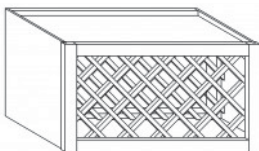

WALL WINE RACK

Item Code	Dimensions
B- WRC3615	W36" H15" D12"
B- WRC3618	W36" H18" D12"