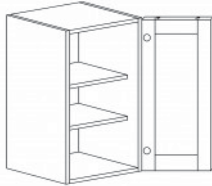

WALL CABINET

Item Code	Dimensions
W- W0930	W9" H30" D12"
W- W0936	W9" H36" D12"
W- W0942	W9" H42" D12"