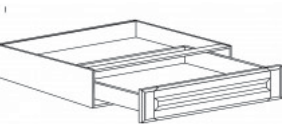

Color: Kingfield Maple

BASE CORNER MOLDING

Item Code	Dimensions
K- BCB150	W1 3/8" x 96"

BASE KITCHEN SIZE DRAWER

Item Code	Dimensions
K- BKD24	W24" H7 3/8" D21"
K- BKD30	W30" H7 3/8" D21"
K- BKD36	W36" H7 3/8" D21"