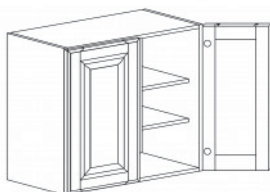

Item Code	Dimensions
B- W3330	W33" H30" D12"
B- W3336	W33" H36" D12"
B- W3342	W33" H42" D12"