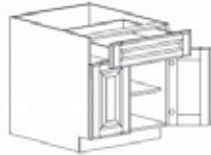

BASE CABINET

Item Code	Dimensions
H- B24	W24" H34.5" D24"
H- B27	W27" H34.5" D24"
H- B30	W30" H34.5" D24"
H- B33	W33" H34.5" D24"
H- B36	W36" H34.5" D24"
H- B39	W39" H34.5" D24"
H- B42	W42" H34.5" D24"