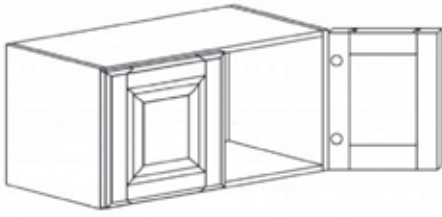

WALL 2 DOORS CABINET

Item Code	Dimensions
Y- W3612	W36" H12" D12"
Y- W3615	W36" H15" D12"
Y- W3618	W36" H18" D12"
Y- W3621	W36" H21" D12"
Y- W3624	W36" H24" D12"