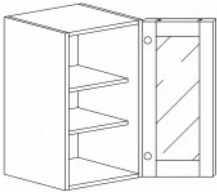

WALL MULLION DOOR CABINET(glass not included)

Item Code	Dimensions
P- WMD2130	W21" H30" D12"
P- WMD2136	W21" H36" D12"
P- WMD2142	W21" H42" D12"