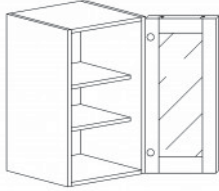

WALL MULLION DOOR CABINET(glass not included)

Item Code	Dimensions
A3- WMD1230	W12" H30" D12"
A3- WMD1236	W12" H36" D12"
A3- WMD1242	W12" H42" D12"