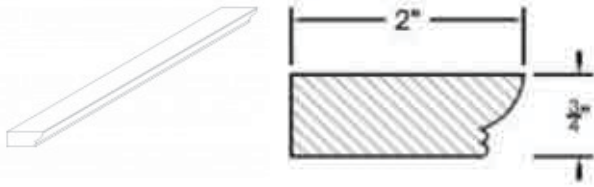

OUTSIDE CORNER MOLDING

Item Code	Dimensions
P- OCM8	W7/8" x 96"

OGEE MOLDING

Item Code	Dimensions
P- OGM8	W2" x 96"

TRIPLE BEAD MOLDING

Item Code	Dimensions
P- TBM8	W2" x 96"

DECORATIVE ROPE MOLDING

Item Code	Dimensions
P- M18	W1/2" x 96"