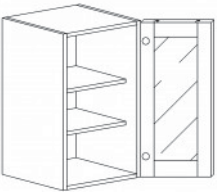

WALL MULLION DOOR CABINET(glass not included)

Item Code	Dimensions
W- WMD1830	W18" H30" D12"
W- WMD1836	W18" H36" D12"
W- WMD1842	W18" H42" D12"