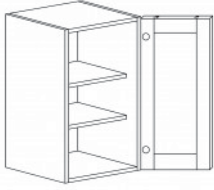

WALL CABINET

Item Code	Dimensions
K- W2130	W21" H30" D12"
K- W2136	W21" H36" D12"
K- W2142	W21" H42" D12"