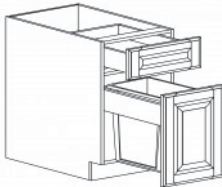

BASE WASTE BASKET CABINET

Item Code	Dimensions
W- BWBK18-2	W18" H34.5" D24"

Waste basket sold separately
BWBK18-2 is for dual waste baskets