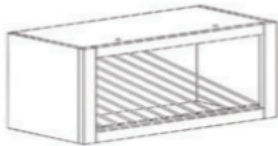

WALL DISH CABINET

Item Code	Dimensions
K- WCD3015	W30" H15" D12"

WALL DIAGONAL CABINET