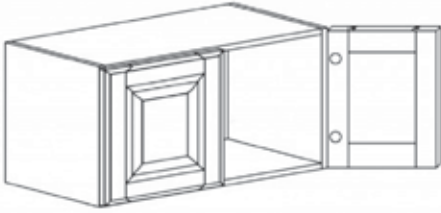

WALL 2 DOORS CABINET

Item Code	Dimensions
H- W3612	W36" H12" D12"
H- W3615	W36" H15" D12"
H- W3618	W36" H18" D12"
H- W3621	W36" H21" D12"
H- W3624	W36" H24" D12"