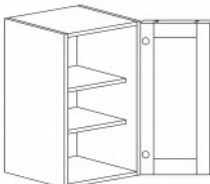

WALL CABINET

Item Code	Dimensions
W- W1830	W18" H30" D12"
W- W1836	W18" H36" D12"
W- W1842	W18" H42" D12"