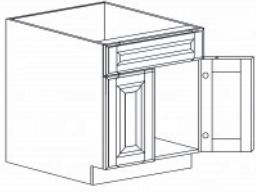

VANITY SINK BASE CABINET

Item Code	Dimensions
E- VSB24	W24" H33" D21"
E- VSB27	W27" H33" D21"
E- VSB30	W30" H33" D21"
E- VSB36	W36" H33" D21"