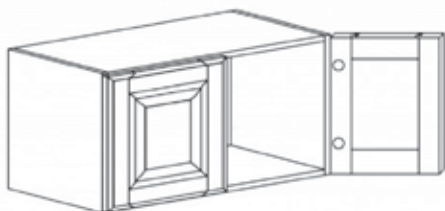

WALL 2 DOORS CABINET

Item Code	Dimensions
W- W3612	W36" H12" D12"
W- W3615	W36" H15" D12"
W- W3618	W36" H18" D12"
W- W3621	W36" H21" D12"
W- W3624	W36" H24" D12"