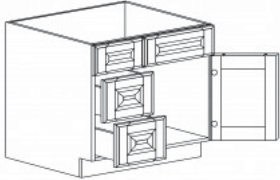

VANITY SINK DRAWER CABINET

Item Code	Dimensions
P- VSD30L (left)	W30" H33" D21"
P- VSD30R (right)	W30" H33" D21"

WALL CABINETS

Style: P

Color: Creamy White
With Hand Glaze