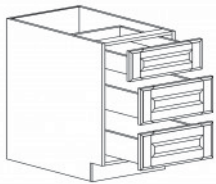

3 DRAWER BASE CABINET

Item Code	Dimensions
P- DB12-3	W12" H34.5" D24"
P- DB15-3	W15" H34.5" D24"
P- DB18-3	W18" H34.5" D24"
P- DB21-3	W21" H34.5" D24"
P- DB24-3	W24" H34.5" D24"
P- DB27-3	W27" H34.5" D24"
P- DB30-3	W30" H34.5" D24"
P- DB33-3	W33" H34.5" D24"
P- DB36-3	W36" H34.5" D24"