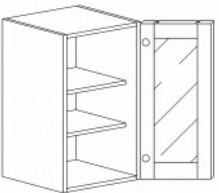

WALL MULLION DOOR CABINET(glass not included)

Item Code	Dimensions
A3- WMD2130	W21" H30" D12"
A3- WMD2136	W21" H36" D12"
A3- WMD2142	W21" H42" D12"