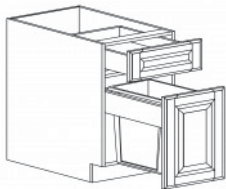

BASE WASTE BASKET CABINET

Item Code	Dimensions
A3- BWBK18-2	W18" H34.5" D24"

Waste basket sold separately
BWBK18-2 is for dual waste baskets