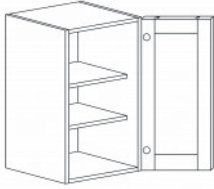

WALL CABINET

Item Code	Dimensions
E- W2130	W21" H30" D12"
E- W2136	W21" H36" D12"
E- W2142	W21" H42" D12"