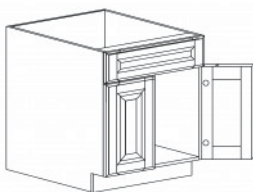

SINK BASE CABINET

Item Code	Dimensions		
E- SB24	W24"	H34.5"	D24"
E- SB27	W27"	H34.5"	D24"
E- SB30	W30"	H34.5"	D24"
E- SB33	W33"	H34.5"	D24"
E- SB36	W36"	H34.5"	D24"
E- SB39	W39"	H34.5"	D24"
E- SB42	W42"	H34.5"	D24"