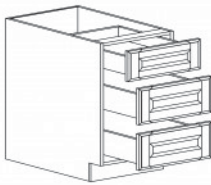

Item Code	Dimensions		
E- DB12-3	W12"	H34.5"	D24"
E- DB15-3	W15"	H34.5"	D24"
E- DB18-3	W18"	H34.5"	D24"
E- DB21-3	W21"	H34.5"	D24"
E- DB24-3	W24"	H34.5"	D24"
E- DB27-3	W27"	H34.5"	D24"
E- DB30-3	W30"	H34.5"	D24"
E- DB33-3	W33"	H34.5"	D24"
E- DB36-3	W36"	H34.5"	D24"