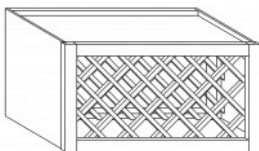

WALL MULLION DOOR CABINET WITH 2 DOORS(glass not included)

Item Code	Dimensions
H- WMD3330	W12" H30" D12"
H- WMD3336	W12" H36" D12"
H- WMD3342	W12" H42" D12"

WALL MULLION DOOR CABINET WITH 2 DOORS(glass not included)

Item Code	Dimensions
H- WMD3630	W36" H30" D12"
H- WMD3636	W36" H36" D12"
H- WMD3642	W36" H42" D12"

WALL OPEN END SHELVES CABINET

Item Code	Dimensions
H- WOES1230	W12" H30" D12"
H- WOES1236	W12" H36" D12"
H- WOES1242	W12" H42" D12"

WALL WINE RACK

Item Code	Dimensions
H- WRC3015	W30" H15" D12"
H- WRC3018	W30" H18" D12"

WALL WINE RACK

Item Code	Dimensions
H- WRC3615	W36" H15" D12"
H- WRC3618	W36" H18" D12"

WALL SPICE DRAWER CABINET

Item Code	Dimensions
H- WSD1206	W12" H06" D12"
H- WSD1806	W18" H06" D12"