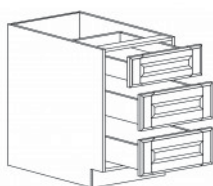

TALL PANTRY CABINET

Item Code	Dimensions
H- PC3084	W30" H84" D24"
H- PC3090	W30" H90" D24"
H- PC3096	W30" H96" D24"

VANITY CABINETS

Style: H

Color: Honey Maple

VANITY BASE 3 DRAWER CABINET

Item Code	Dimensions
H- VBD12-3	W12" H33" D21"
H- VBD15-3	W15" H33" D21"
H- VBD18-3	W18" H33" D21"
H- VBD21-3	W21" H33" D21"