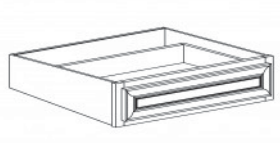

BASE KITCHEN SIZE DRAWER

Item Code	Dimensions
C- BKD24	W24" H7 3/8" D21"
C- BKD30	W30" H7 3/8" D21"
C- BKD36	W36" H7 3/8" D21"