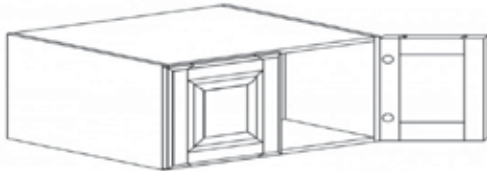

WALL 2 DOORS CABINET

Item Code	Dimensions
Y- W3612-24	W36" H12" D24"
Y- W3615-24	W36" H15" D24"
Y- W3618-24	W36" H18" D24"
Y- W3621-24	W36" H21" D24"
Y- W3624-24	W36" H24" D24"