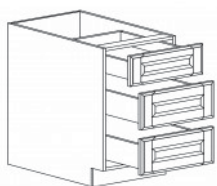

VANITY BASE 3 DRAWER CABINET

Item Code	Dimensions
Y- VBD12-3	W12" H33" D21"
Y- VBD15-3	W15" H33" D21"
Y- VBD18-3	W18" H33" D21"
Y- VBD21-3	W21" H33" D21"