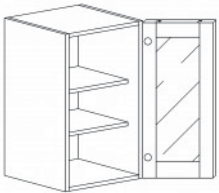

WALL MULLION DOOR CABINET(glass not included)

Item Code	Dimensions
A1- WMD1830	W18" H30" D12"
A1- WMD1836	W18" H36" D12"
A1- WMD1842	W18" H42" D12"