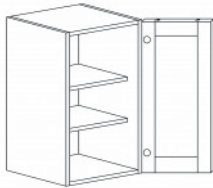

WALL CABINET

Item Code	Dimensions
A3- W0930	W9" H30" D12"
A3- W0936	W9" H36" D12"
A3- W0942	W9" H42" D12"