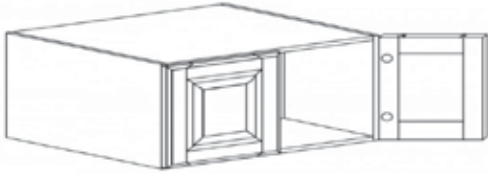

WALL 2 DOORS CABINET

Item Code	Dimensions
P- W3612-24	W36" H12" D24"
P- W3615-24	W36" H15" D24"
P- W3618-24	W36" H18" D24"
P- W3621-24	W36" H21" D24"
P- W3624-24	W36" H24" D24"

WALL 2 DOORS CABINET