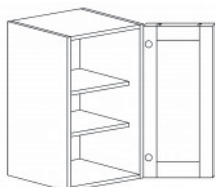

WALL CABINET

Item Code	Dimensions
O- W1830	W18" H30" D12"
O- W1836	W18" H36" D12"
O- W1842	W18" H42" D12"