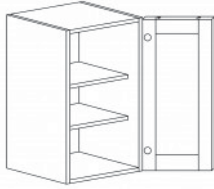

WALL CABINET

Item Code	Dimensions
B- W2130	W21" H30" D12"
B- W2136	W21" H36" D12"
B- W2142	W21" H42" D12"