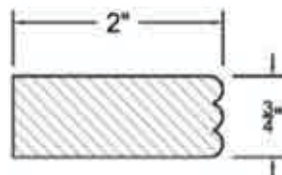

OGEE MOLDING

Item Code	Dimensions
K- OGM8	W2" x 96"

TRIPLE BEAD MOLDING

Item Code	Dimensions
K- TBM8	W2" x 96"

Oxford

- Full Overlay Euro-Style Cabinet (Frameless)
- Full Extension Side-Mount Soft-Close Drawer Glides
- Five Piece Maple Door with MDF Center Panel
- Soft-Closing Hinges
- 3/4" Plywood Box Construction
- 3/4" Adjustable Plywood Shelving
- Dovetail Drawer-Box Construction
- Color Matched Interiors/Exteriors