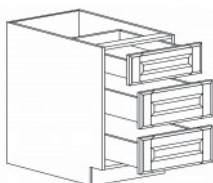

TALL PANTRY CABINET

Item Code	Dimensions
P- PC3084	W30" H84" D27"
P- PC3090	W30" H90" D27"
P- PC3096	W30" H96" D27"

VANITY CABINETS

Style: P

Color: Creamy White
With Hand Glaze

VANITY BASE 3 DRAWER CABINET