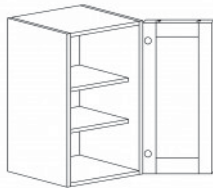

WALL CABINET

Item Code	Dimensions
A3- W1230	W12" H30" D12"
A3- W1236	W12" H36" D12"
A3- W1242	W12" H42" D12"