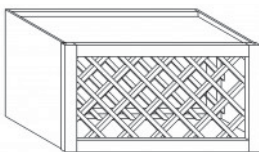

WALL WINE RACK

Item Code	Dimensions
A2- WRC3015	W30" H15" D12"
A2- WRC3018	W30" H18" D12"