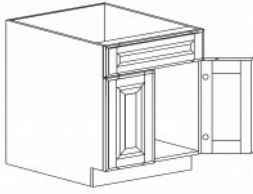

VANITY SINK BASE CABINET

Item Code	Dimensions
W- VSB24	W24" H32" D21"
W- VSB27	W27" H32" D21"
W- VSB30	W30" H32" D21"
W- VSB36	W36" H32" D21"