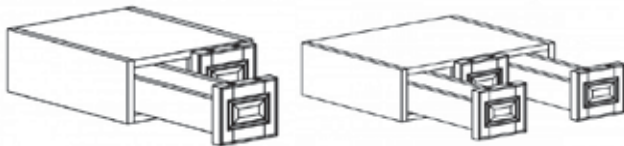

WALL WINE RACK

Item Code	Dimensions
H- WRC3615	W36" H15" D12"
H- WRC3618	W36" H18" D12"

WALL SPICE DRAWER CABINET

Item Code	Dimensions
H- WSD1206	W12" H06" D12"
H- WSD1806	W18" H06" D12"