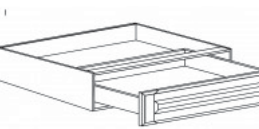

Color: Espresso

BASE CORNER MOLDING

Item Code	Dimensions
E- BCB150	W1 3/8" x 96"

BASE KITCHEN SIZE DRAWER

Item Code	Dimensions
E- BKD24	W24" H7 3/8" D21"
E- BKD30	W30" H7 3/8" D21"
E- BKD36	W36" H7 3/8" D21"