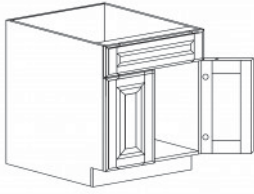

VANITY SINK BASE CABINET

Item Code	Dimensions
B- VSB24	W24" H32" D21"
B- VSB27	W27" H32" D21"
B- VSB30	W30" H32" D21"
B- VSB36	W36" H32" D21"