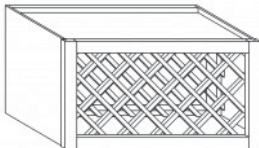

WALL WINE RACK

Item Code	Dimensions
C- WRC3615	W36" H15" D12"
C- WRC3618	W36" H18" D12"