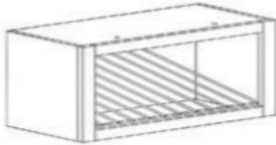

WALL DISH CABINET

Item Code	Dimensions
E- WCD3015	W30" H15" D12"

WALL DIAGONAL CABINET