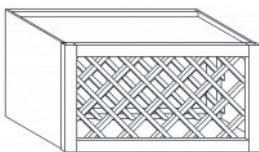

WALL WINE RACK

Item Code	Dimensions
A3- WRC3015	W30" H15" D12"
A3- WRC3018	W30" H18" D12"