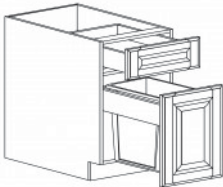

BASE WASTE BASKET CABINET

Item Code	Dimensions		
E- BWBK18-2	W18"	H34.5"	D24"

Waste basket sold separately
BWBK18-2 is for dual waste baskets

3 DRAWER BASE CABINET