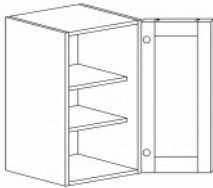

WALL CABINET

Item Code	Dimensions
Y- W1230	W12" H30" D12"
Y- W1236	W12" H36" D12"
Y- W1242	W12" H42" D12"