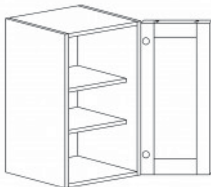

WALL CABINET

Item Code	Dimensions
W- W1530	W15" H30" D12"
W- W1536	W15" H36" D12"
W- W1542	W15" H42" D12"