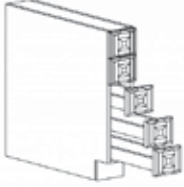

BASE LAZY SUSAN CABINET

Item Code	Dimensions
H- BLS33	W33" H34.5" D24"
H- BLS36	W36" H34.5" D24"

Spinner sold separately

BASE OPEN END SHELF CABINET

Item Code	Dimensions
H- BOES12L (left)	W12" H34.5" D24"
H- BOES12R (right)	W12" H34.5" D24"