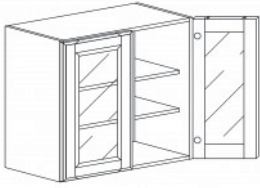

WALL MULLION DOOR CABINET WITH 2 DOORS(glass not included)

Item Code	Dimensions
P- WMD3330	W33" H30" D12"
P- WMD3336	W33" H36" D12"
P- WMD3342	W33" H42" D12"