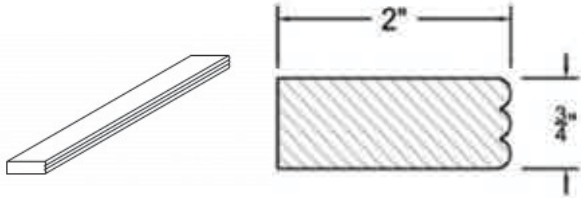

OUTSIDE CORNER MOLDING

Item Code	Dimensions
P- OCM8	W7/8" x 96"

OGEE MOLDING

Item Code	Dimensions
P- OGM8	W2" x 96"

TRIPLE BEAD MOLDING

Item Code	Dimensions
P- TBM8	W2" x 96"

DECORATIVE ROPE MOLDING

Item Code	Dimensions
P- M18	W1/2" x 96"