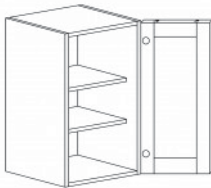

WALL CABINET

Item Code	Dimensions
W- W1230	W12" H30" D12"
W- W1236	W12" H36" D12"
W- W1242	W12" H42" D12"