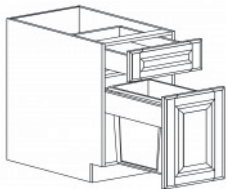

BASE WASTE BASKET CABINET

Item Code	Dimensions
A2- BWBK18-2	W18" H34.5" D24"

Waste basket sold separately
BWBK18-2 is for dual waste baskets

3 DRAWER BASE CABINET