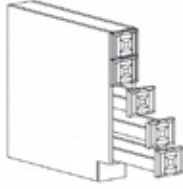

BASE LAZY SUSAN CABINET

Item Code	Dimensions
K- BLS33	W33" H34.5" D24"
K- BLS36	W36" H34.5" D24"

spinner sold separately

BASE OPEN END SHELF CABINET

Item Code	Dimensions
K- BOES12L (left)	W12" H34.5" D24"
K- BOES12R (right)	W12" H34.5" D24"