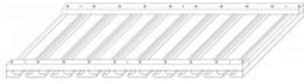

GLASS HANGER

Item Code	Dimensions
E- SGH3012	W30" H1 3/4" D12"
E- SGH3612	W36" H1 3/4" D12"