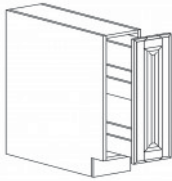

Spinner sold separately

BASE OPEN END SHELF CABINET

Item Code	Dimensions		
Y- BOES12L (left)	W12"	H34.5"	D24"
Y- BOES12R (right)	W12"	H34.5"	D24"

BASE SPICE 5 DRAWER CABINET

Item Code	Dimensions		
Y- BSDC06	W06"	H34.5"	D24"