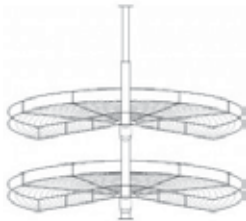

VALANCE

Item Code	Dimensions
C- VAL30	W30" H4 3/4"
C- VAL36	W36" H4 3/4"
C- VAL42	W42" H4 3/4"
C- VAL48	W48" H4 3/4"
C- VAL60	W60" H4 3/4"

VALANCE

Item Code	Dimensions
C- VAL36-12	W36" H12"
C- VAL42-12	W42" H12"
C- VAL48-12	W48" H12"