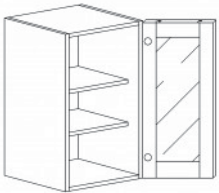

WALL MULLION DOOR CABINET(glass not included)

Item Code	Dimensions
A2- WMD1830	W18" H30" D12"
A2- WMD1836	W18" H36" D12"
A2- WMD1842	W18" H42" D12"