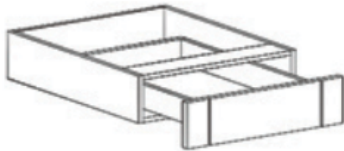

CROWN

Item Code	Dimensions
A1- ACM8	W4" L96"

BASE KITCHEN SIZE DRAWER

Item Code	Dimensions
A1- BKD24	W24" H7 3/8" D21"
A1- BKD30	W30" H7 3/8" D21"
A1- BKD36	W36" H7 3/8" D21"

BASE VANITY-SIZE DRAWER

Item Code	Dimensions
A1- DKD24	W24" H7" D21"
A1- DKD30	W30" H7" D21"
A1- DKD36	W36" H7" D21"