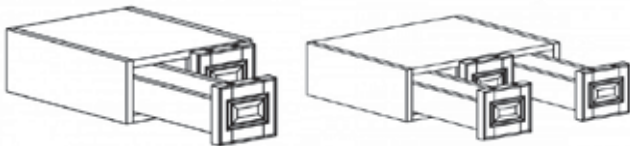

WALL SPICE DRAWER CABINET

Item Code	Dimensions
C- WSD1206	W12" H06" D12"
C- WSD1806	W18" H06" D12"