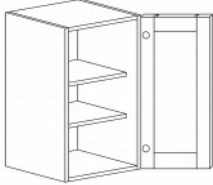

WALL CABINET

Item Code	Dimensions
A1- W2130	W21" H30" D12"
A1- W2136	W21" H36" D12"
A1- W2142	W21" H42" D12"