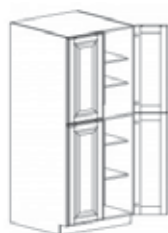

TALL PANTRY CABINET

Item Code	Dimensions
C- PC2484	W24" H84" D24"
C- PC2490	W24" H90" D24"
C- PC2496	W24" H96" D24"