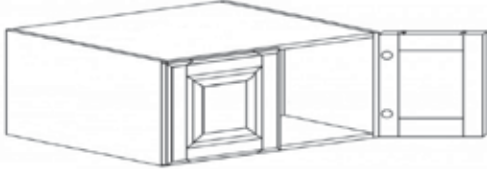

WALL 2 DOORS CABINET

Item Code	Dimensions
O- W3612-24	W36" H12" D24"
O- W3615-24	W36" H15" D24"
O- W3618-24	W36" H18" D24"
O- W3621-24	W36" H21" D24"
O- W3624-24	W36" H24" D24"

WALL 2 DOORS CABINET