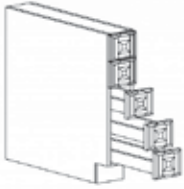

BASE SPICE 5 DRAWER CABINET

Item Code	Dimensions
C- BSDC06	W06" H34.5" D24"