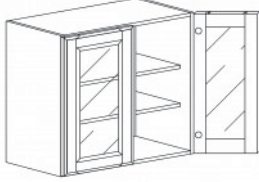

WALL MULLION DOOR CABINET WITH 2 DOORS(glass not included)

Item Code	Dimensions
E- WMD3630	W36" H30" D12"
E- WMD3636	W36" H36" D12"
E- WMD3642	W36" H42" D12"

WALL OPEN END SHELVES CABINET