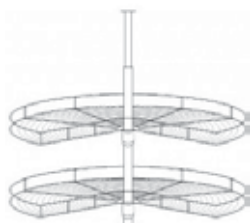

LAZY SUSAN SPINNER

Item Code	Dimensions
BLS Spinner	One Size

WASTE BASKET