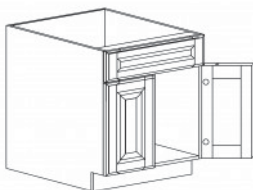

SINK BASE CABINET

Item Code	Dimensions
B- SB24	W24" H34.5" D24"
B- SB27	W27" H34.5" D24"
B- SB30	W30" H34.5" D24"
B- SB33	W33" H34.5" D24"
B- SB36	W36" H34.5" D24"
B- SB39	W39" H34.5" D24"
B- SB42	W42" H34.5" D24"