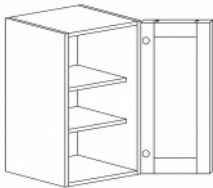

WALL CABINETS

Style: H

Color: Honey Maple

WALL CABINET

Item Code	Dimensions
H- W0930	W9" H30" D12"
H- W0936	W9" H36" D12"
H- W0942	W9" H42" D12"

WALL CABINET

Item Code	Dimensions
H- W1230	W12" H30" D12"
H- W1236	W12" H36" D12"
H- W1242	W12" H42" D12"