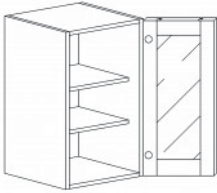

WALL MULLION DOOR CABINET(glass not included)

Item Code	Dimensions
Y- WMD1230	W12" H30" D12"
Y- WMD1236	W12" H36" D12"
Y- WMD1242	W12" H42" D12"