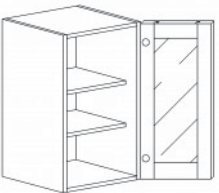

WALL MULLION DOOR CABINET(glass not included)

Item Code	Dimensions
A2- WMD2130	W21" H30" D12"
A2- WMD2136	W21" H36" D12"
A2- WMD2142	W21" H42" D12"