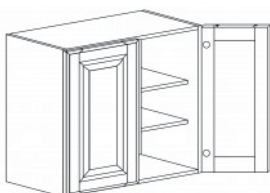

WALL 2 DOORS CABINET

Item Code	Dimensions
K- W3330	W33" H30" D12"
K- W3336	W33" H36" D12"
K- W3342	W33" H42" D12"