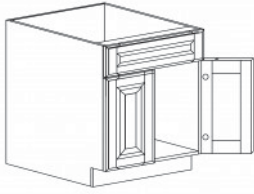

VANITY SINK BASE CABINET

Item Code	Dimensions
A2- VSB24	W24" H33" D21"
A2- VSB27	W27" H33" D21"
A2- VSB30	W30" H33" D21"
A2- VSB36	W36" H33" D21"