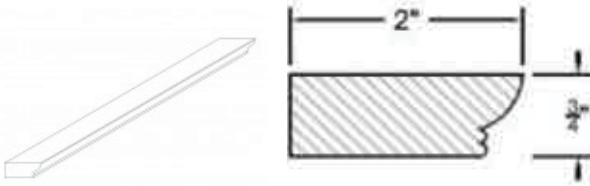

OUTSIDE CORNER MOLDING

Item Code	Dimensions
O- OCM8	W7/8" x 96

OGEE MOLDING

Item Code	Dimensions
O- OGM8	W2" x 96"

TRIPLE BEAD MOLDING

Item Code	Dimensions
O- TBM8	W2" x 96"

Princeton

Gallery