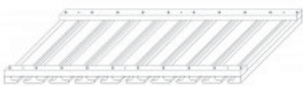

GLASS HANGER

Item Code	Dimensions
Y- SGH3012	W30" H1 3/4" D12"
Y- SGH3612	W36" H1 3/4" D12"