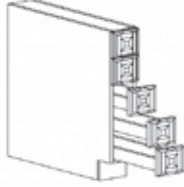

BASE LAZY SUSAN CABINET

Item Code	Dimensions
O- BLS33	W33" H34.5" D24"
O- BLS36	W36" H34.5" D24"

spinner sold separately

BASE OPEN END SHELF CABINET

Item Code	Dimensions
O- BOES12L (left)	W12" H34.5" D24"
O- BOES12R (right)	W12" H34.5" D24"