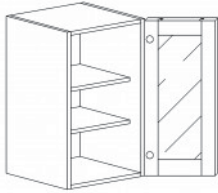

WALL MULLION DOOR CABINET(glass not included)

Item Code	Dimensions
K- WMD1230	W12" H30" D12"
K- WMD1236	W12" H36" D12"
K- WMD1242	W12" H42" D12"