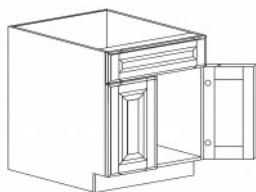

SINK BASE CABINET

Item Code	Dimensions
K- SB24	W24" H34.5" D24"
K- SB27	W27" H34.5" D24"
K- SB30	W30" H34.5" D24"
K- SB33	W33" H34.5" D24"
K- SB36	W36" H34.5" D24"
K- SB39	W39" H34.5" D24"
K- SB42	W42" H34.5" D24"