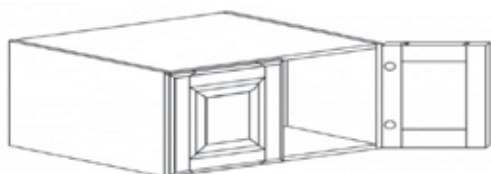

WALL 2 DOORS CABINET

Item Code	Dimensions
W- W3612-24	W36" H12" D24"
W- W3615-24	W36" H15" D24"
W- W3618-24	W36" H18" D24"
W- W3621-24	W36" H21" D24"
W- W3624-24	W36" H24" D24"

WALL 2 DOORS CABINET