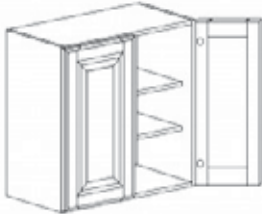

Item Code	Dimensions
B- W3630	W36" H30" D12"
B- W3636	W36" H36" D12"
B- W3642	W36" H42" D12"