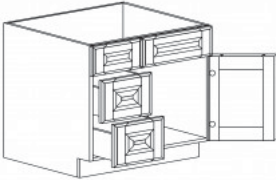

VANITY SINK DRAWER CABINET

Item Code	Dimensions
B- VSD30L (left)	W30" H32" D21"
B- VSD30R (right)	W30" H32" D21"

WALL CABINETS

Style: B

Color: Honey Spice