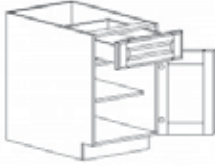

BASE CABINETS

Style: B

Color: Honey Spice

BASE CABINET

Item Code	Dimensions
B- B09	W09" H34.5" D24"
B- B12	W12" H34.5" D24"
B- B15	W15" H34.5" D24"
B- B18	W18" H34.5" D24"
B- B21	W21" H34.5" D24"