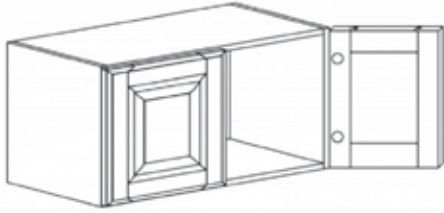

WALL 2 DOORS CABINET

Item Code	Dimensions
K- W3612	W36" H12" D12"
K- W3615	W36" H15" D12"
K- W3618	W36" H18" D12"
K- W3621	W36" H21" D12"
K- W3624	W36" H24" D12"