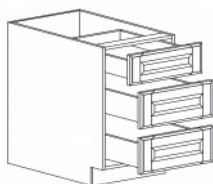

VANITY BASE 3 DRAWER CABINET

Item Code	Dimensions
B- VBD12-3	W12" H32" D21"
B- VBD15-3	W15" H32" D21"
B- VBD18-3	W18" H32" D21"
B- VBD21-3	W21" H32" D21"