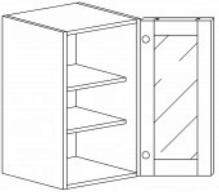

WALL MULLION DOOR CABINET(glass not included)

Item Code	Dimensions
C- WMD2130	W21" H30" D12"
C- WMD2136	W21" H36" D12"
C- WMD2142	W21" H42" D12"