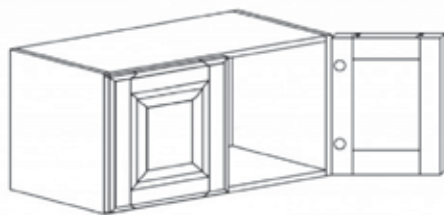

WALL 2 DOORS CABINET

Item Code	Dimensions
E- W3312	W33" H12" D12"
E- W3315	W33" H15" D12"
E- W3318	W33" H18" D12"
E- W3321	W33" H21" D12"
E- W3324	W33" H24" D12"