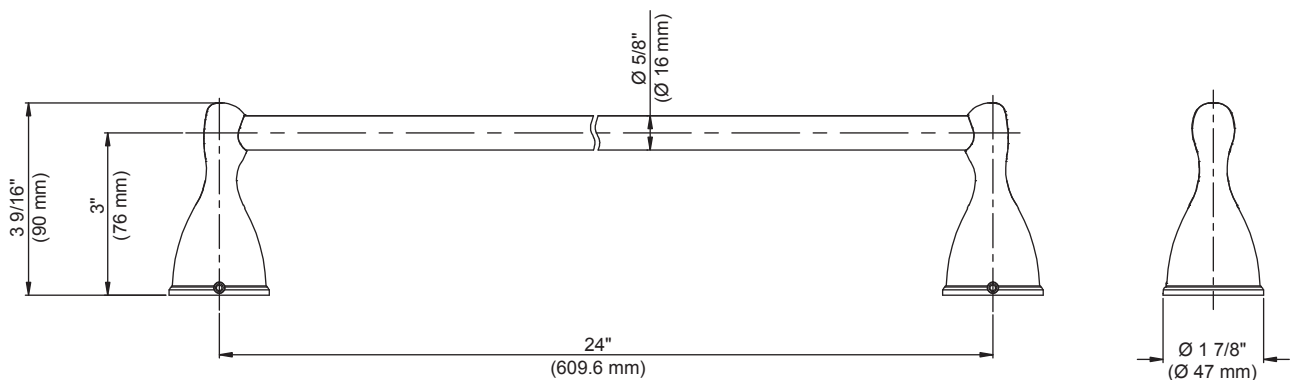

## FEATURES

- Easy Installation
- Installation Hardware Included
- Tools Required for Installation:
  - Drill and Drill Bit Set
  - Phillips Screwdriver
  - Pencil
  - Claw Hammer (For Ceramic Tile)

MODEL	STORE SKU#	FINISH
BTF01200BN	350432	Brushed Nickel

## INSTALLATION DIMENSIONS