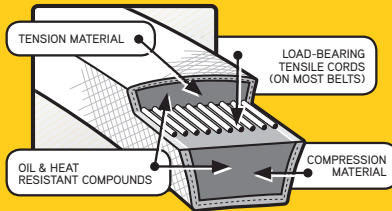

DISTRIBUTED BY:
Cub Cadet
P.O. Box 368023
Cleveland, OH 44136-9723
See product for country of origin
645-81105 490-501-C062