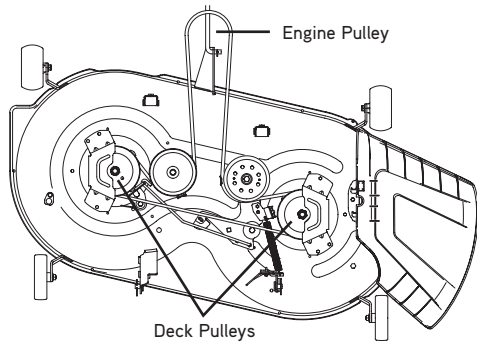

Cub Cadet 42 INCH DECK BELT

Cub Cadet Genuine Parts include belts designed and tested to consistently meet original performance standards. Their high strength tensile cords and specially engineered materials combine to resist wear and provide superior durability.

For more details, refer to the installation instructions in your operator's manual.