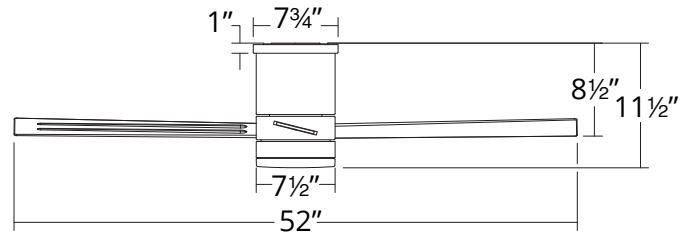

AXIS

FH-W1803-52L

52" Flush Mounted Fan

MODERN FORMS SMART FANS

PRODUCT DESCRIPTION

A simple, sophisticated smart fan that works seamlessly in transitional, minimalist and other modern environments, Axis is perfectly sized for medium-sized kitchens, bedrooms and living rooms, and its wet-rated status and weather-resistant finish make it prime for outdoor use as well. Unleash the full potential of Axis with our Modern Forms app, which offers smart features like Adaptive Learning and Away Mode, and helps cut down on energy use by integrating with your smart thermostat.