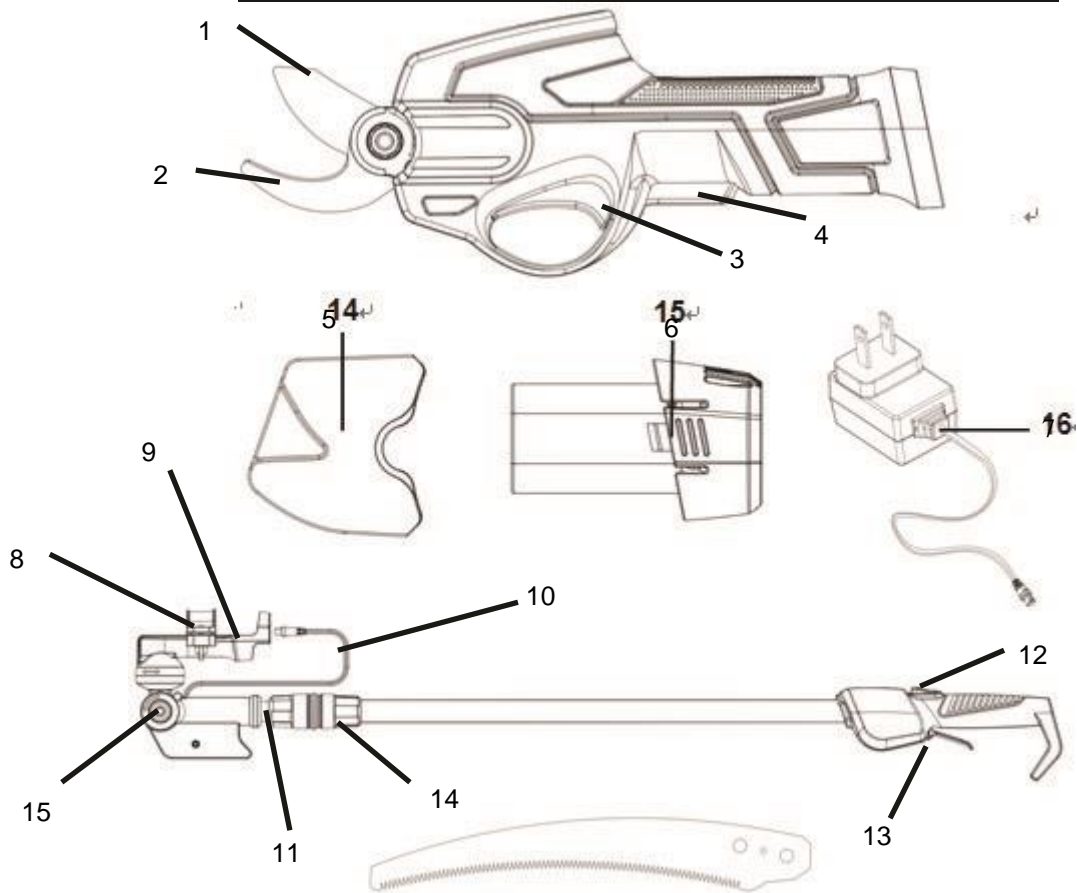

## PARTS LIST

1	Blade – moving	9	Pruner bracket
2	Blade – fixed	10	Power connector
3	On/Off trigger switch	11	Telescopic pole
4	Safety lock button	12	Handle safety lock button
5	Blade guard	13	Handle On/Off trigger switch
6	Battery	14	Clamp coupling
7	Charger	15	Rotating angle button
8	Pruner cover		

4 Model  
PR17216PS

## GENERAL INSTRUCTIONS

**PACKING LIST**

- Pruner
- Telescopic Pole
- Pruner Bracket
- Blade Guard
- Battery Charger
- Battery
- Owner's Manual