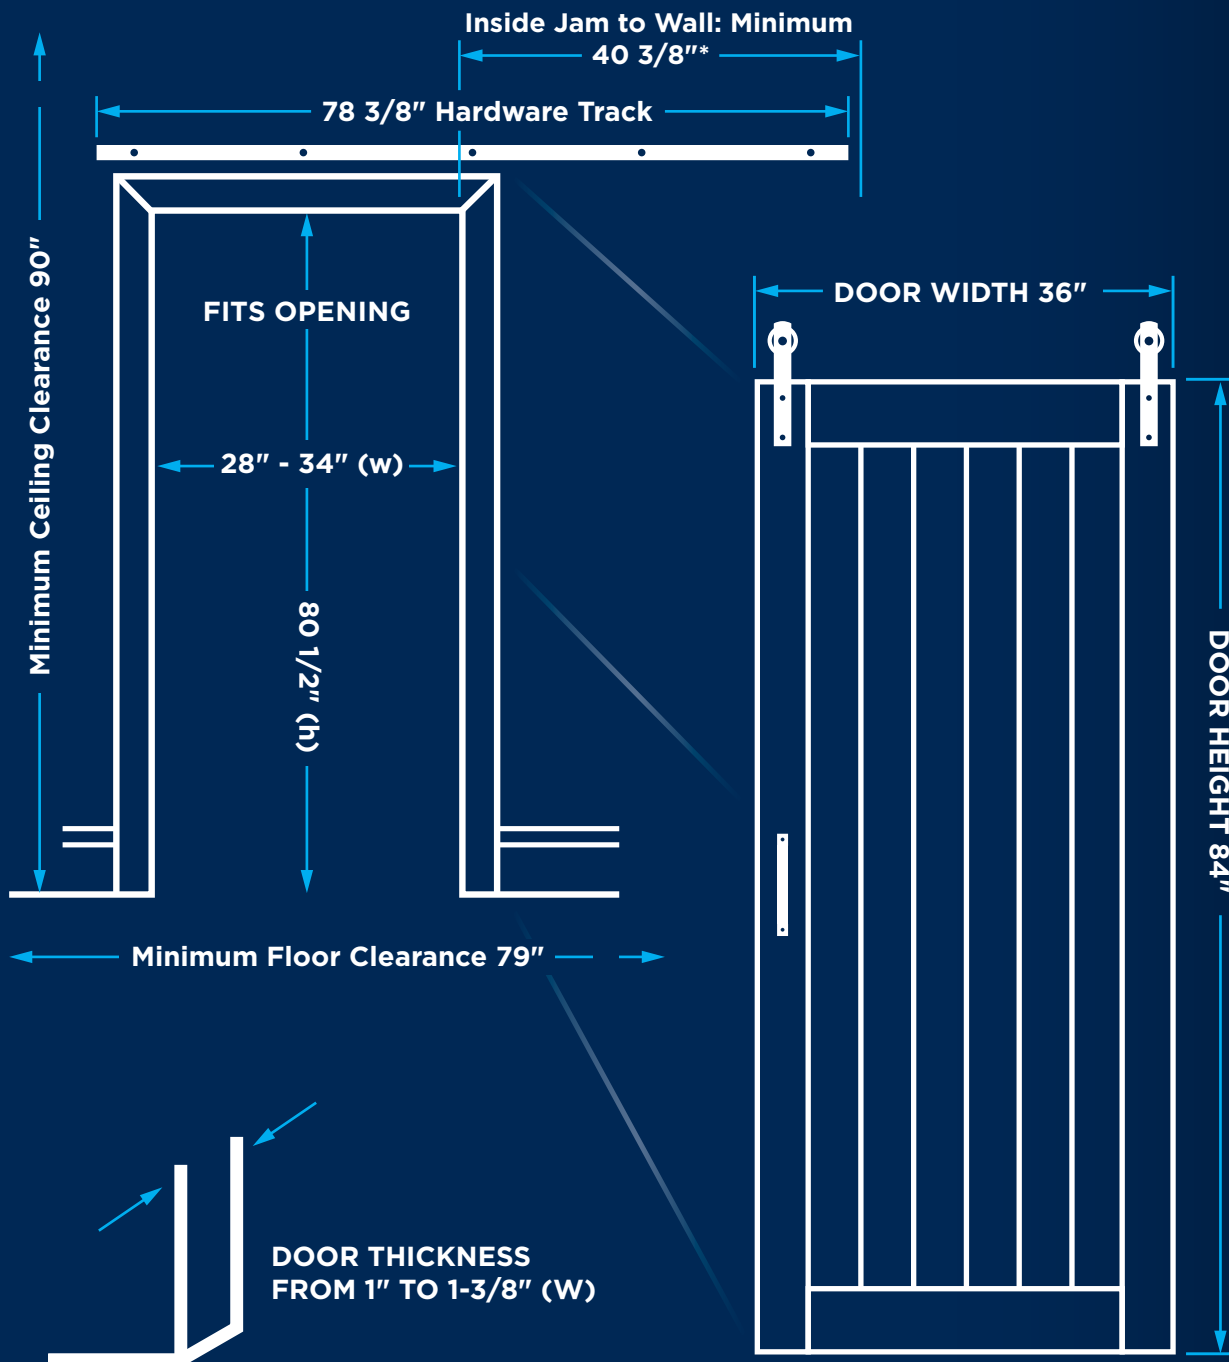

36"

BARN DOOR

36" BARN DOOR KIT DIMENSIONS

Minimum Wall Space Required 79" (w) and 90" (h)

* Space requirements could vary if the track length is shortened or track position changes from the recommended instructions