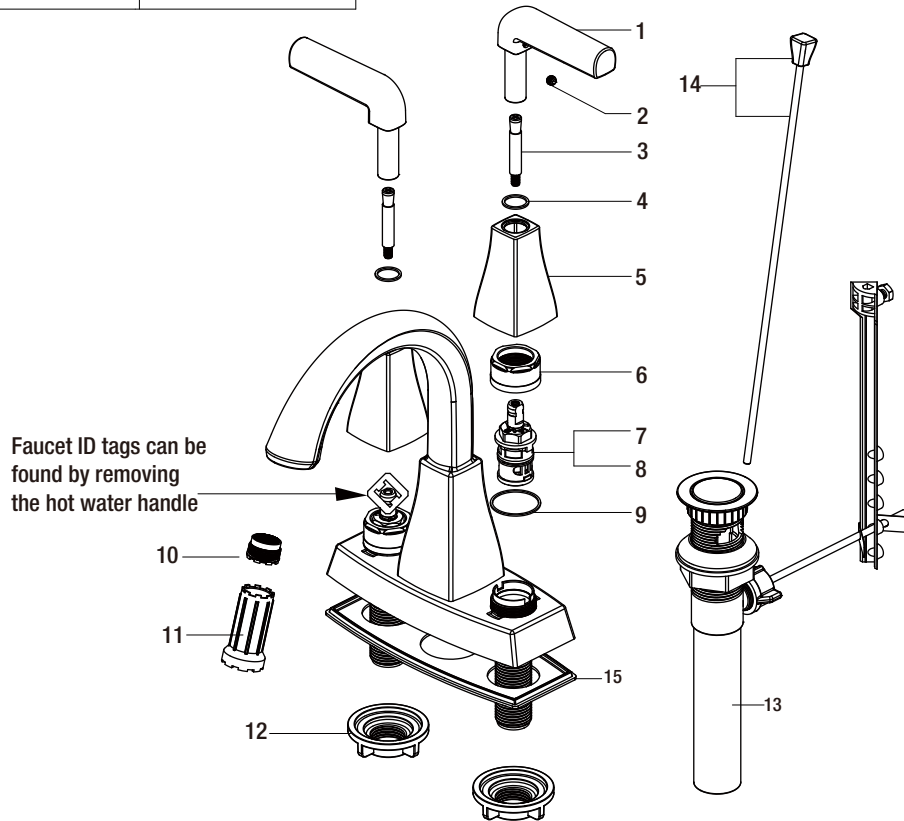

Replacement Parts List

Brookglen 4 in. Centerset 2-Handle High-Arc Bathroom
Faucet in Brushed Nickel

MODEL	Internet SKU #	FINISH
65416W-6004	206390789	Brushed Nickel PVD

Many replacement parts can be purchased online or at your local store. Please use the table below to identify the part SKU number needed, go to HOMEDEPOT.COM, and check for online and store availability. If you can't find the part you are looking for, please call 1-855-HD-GLACIER.

Part	Description	Part #	Internet SKU #	Store SKU #
1	Handle	RP1316904		
2	Set screw	RP50002		
3	Connector	RP50106		
4	Washer	RP64053		
5	Handle seat	RP1710304		
6	Bonnet nut	RP70193	206671342	
7	Cartridge H	RP20013	206136336	
8	Cartridge C	RP20014	206136359	

Part	Description	Part #	Internet SKU #	Store SKU #
9	Washer	RP64124		
10	Aerator	RP30191		
11	Plastic wrench	RP30040		
12	Mounting nut	RP56001	203193994	579276
13	Drain assembly less lift rod	RP4002704	206864736	
14	Lift rod	RP4010504		
15	Gasket	RP70484		