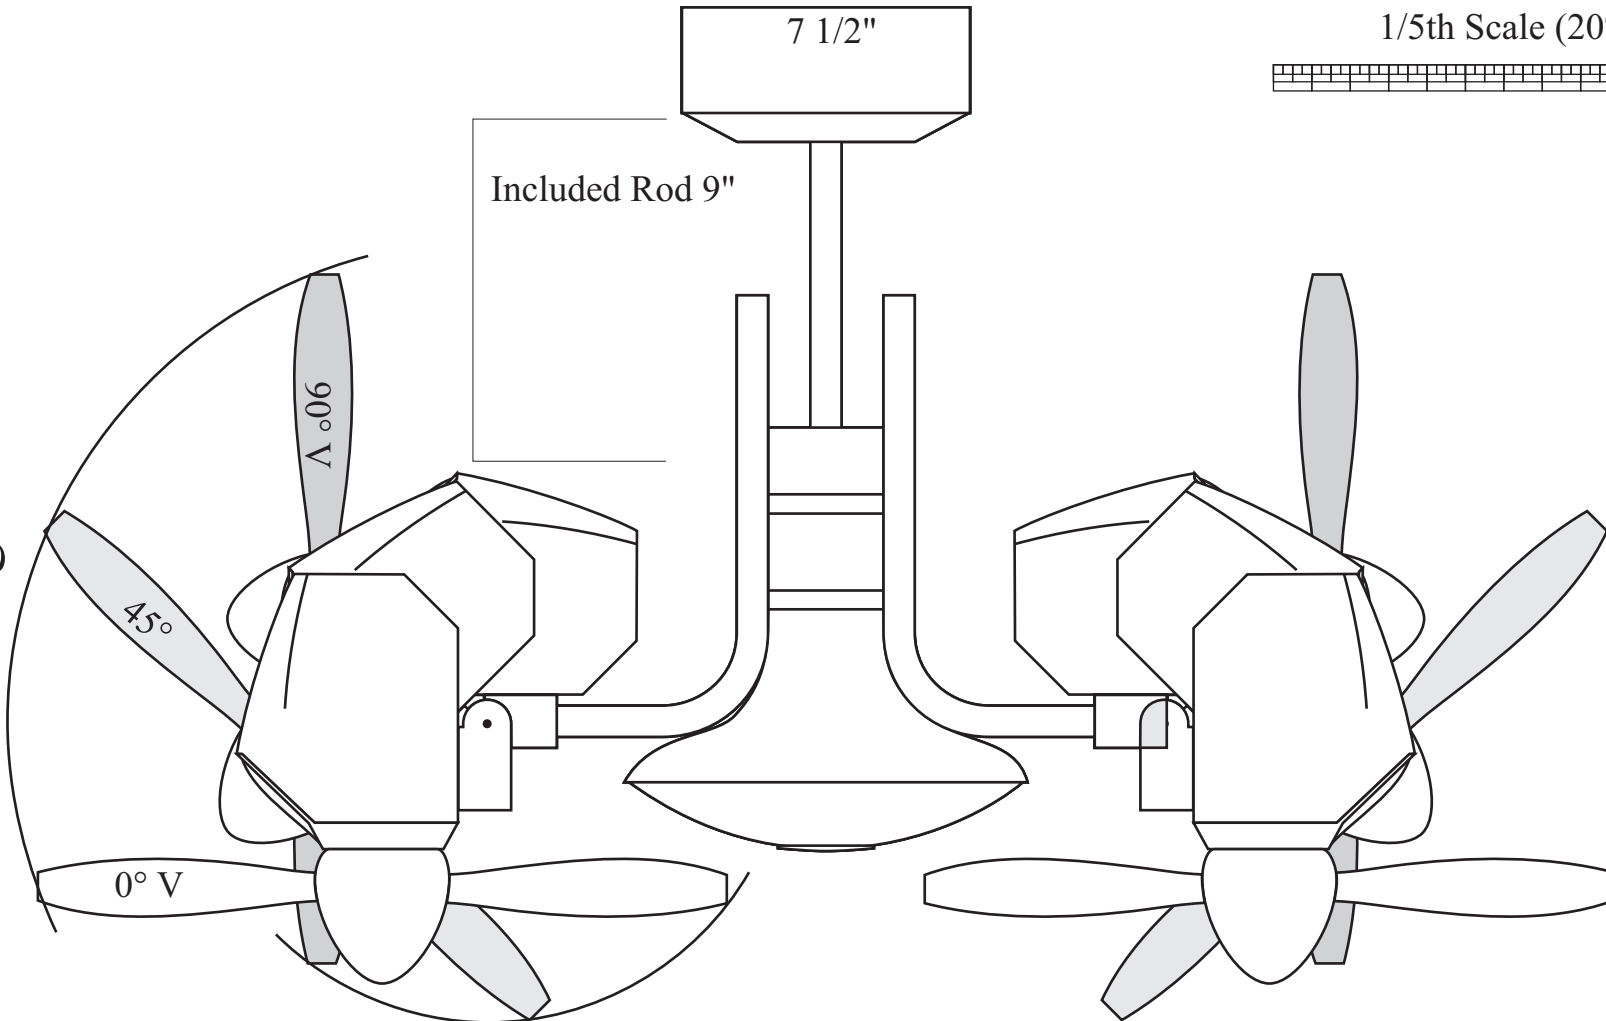

Mustang II
3MT18-2M

1/5th Scale (20%)

25" 90 degrees V

26 3/8" 45 degrees

23 3/4" 0 degrees V

31 1/8" 90 degrees V

40 1/2" 45 degrees

41" 0 degrees V