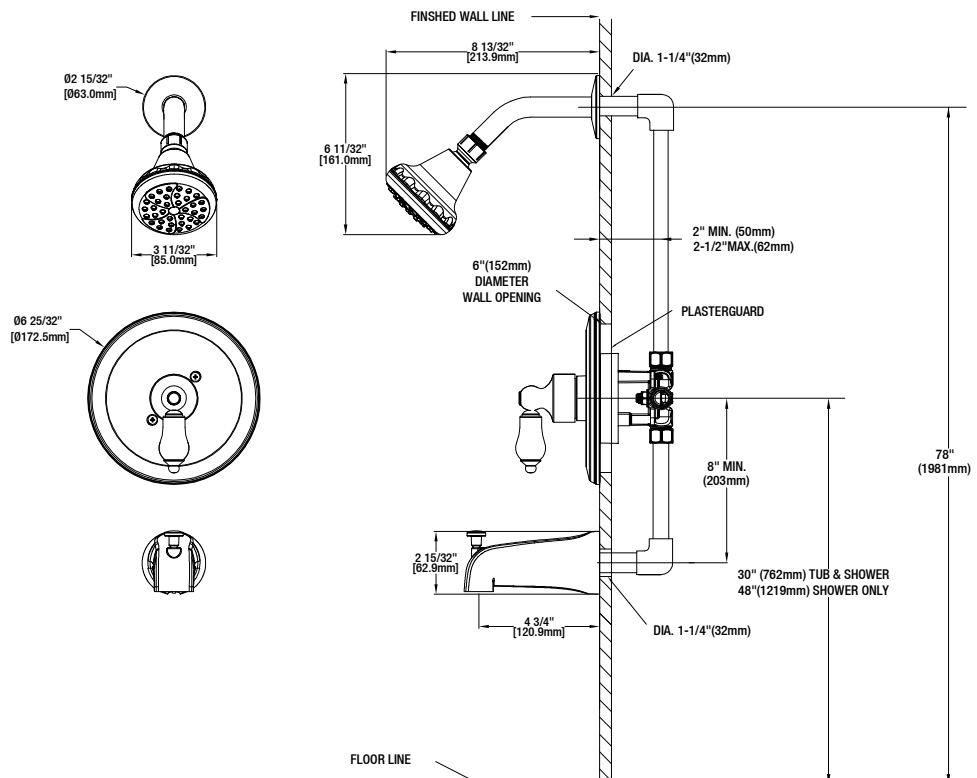

Teapot 1-Handle Tub and Shower Faucet

MODEL	Internet SKU #	FINISH
HD873X-8601	300640885	Polished Chrome
HD873X-8604	300640890	Brushed Nickel
HD873X-8627D	300640881	Bronze

FEATURES

- Single-Handle Tub and Shower Faucet
- Pressure Balance Valve with Integrated Stops
- Ceramic Valve Cartridge
- Adjustable Temperature Limit Stop to Control Maximum Hot Water Temperature
- 150° Maximum Handle Rotation
- ABS Single Function Showerhead
- Shower Face Size: 85 mm
- With Plug Applicable For Shower Only Installation
- 1/2" IPS Connections
- Showerhead Max.Flow Rate: 1.8 Gallons Per Minute at 80 PSI
- Tub Spout Min. Flow Rate: 2.4 Gallons Per Minute at 20 PSI

CODE COMPLIANCE

- IAPMO Certified: ASME A112.18.1/CSA B125.1
- Calgreen Certified
- EPA WaterSense Certified
- ADA Compliant

WARRANTY

- Limited Lifetime Warranty

INSTALLATION DIMENSIONS

Glacier Bay reserves the right to make changes in specifications and materials and to change and discontinue models, both without notice or obligation. Dimensions are for reference only.