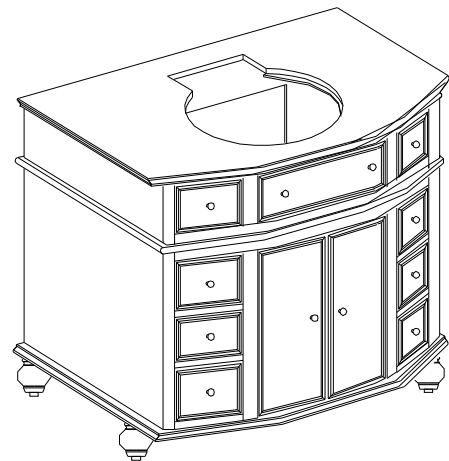

HOME DECORATORS

collection®

Sink cabinet

Features

- *MDF and poplar and granitic top*
- *Slow-close drawer(s) and slow-close adjustable door(s) and adjustable shelf*
Available in various widths
- *45"(114.3cm)width, 22 "(55.9cm) depth, and 35 -1/2 (90.0 cm)height*

54592

Codes/Standards Applicable

Specified model meets or exceeds the following

- *None applicable*

Colors/Finishes

F10:white or hazel brown or natural

Specified Model

Model	Description	Colors/Finishes
54592	Sink,45"(114.3CM)width	<input type="checkbox"/> F10

Product Specification

The sink cabinet shall be 45"(114.3cm) in width,22"(55.9 cm) in depth,and 35-1/2 "(90.0cm)in height,Sink shall be made of MDF and POPLAR and GRANITIC TOP.Sink shall include slow-close adjustable drawer(s) and slow-close door(s)and adjustable shelf.The Sink shall be Chinshu mode BF- 23148