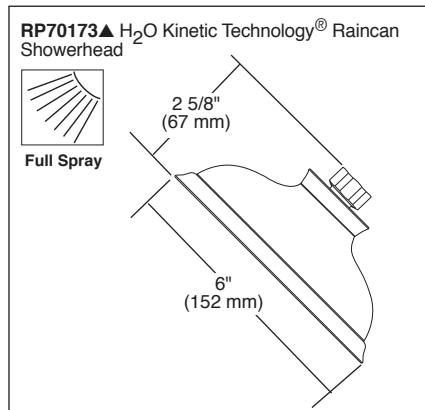

Submitted Model No.: _____
 Specific Features: _____

TUB AND SHOWER FAUCET TRIM

- Linden™ Bath Collection
- Valve Only (T17094 Series)
- Shower Only (T17294 & T17294-I Series)
- Tub/Shower (T17494 & T17494-I Series)

FEATURES:

- Monitor® 17 Series pressure balanced bath mixing valve trim
- "-H₂O" models include H₂Okinetic® Technology showerhead
- In2ition® available select models with -I suffix

STANDARD SPECIFICATIONS:

- Maintains a balanced pressure of hot and cold water even when a valve is turned on or off elsewhere in the system.
- For use with MultiChoice® Universal rough valve body. (R10000 Series)
- Back-to-back installation capability.
- Solid brass forged body.
- Lever volume control handle; temperature adjustment dial.
- Field adjustable to limit handle rotation into hot water zone.
- Maximum dial rotation adjustable between 90° and 180°.
- All parts replaceable from the front of the valve.
- 2.0 gpm @ 80 PSI for standard models and 2.5 gpm @ 80 PSI for models with -I suffix.
- Stem extension kit RP77992 can be ordered to allow for an additional 1 3/4" wall thickness. RP77992 ships with chrome escutcheon screws. For special finishes also order RP12630 escutcheon screws in desired finish.