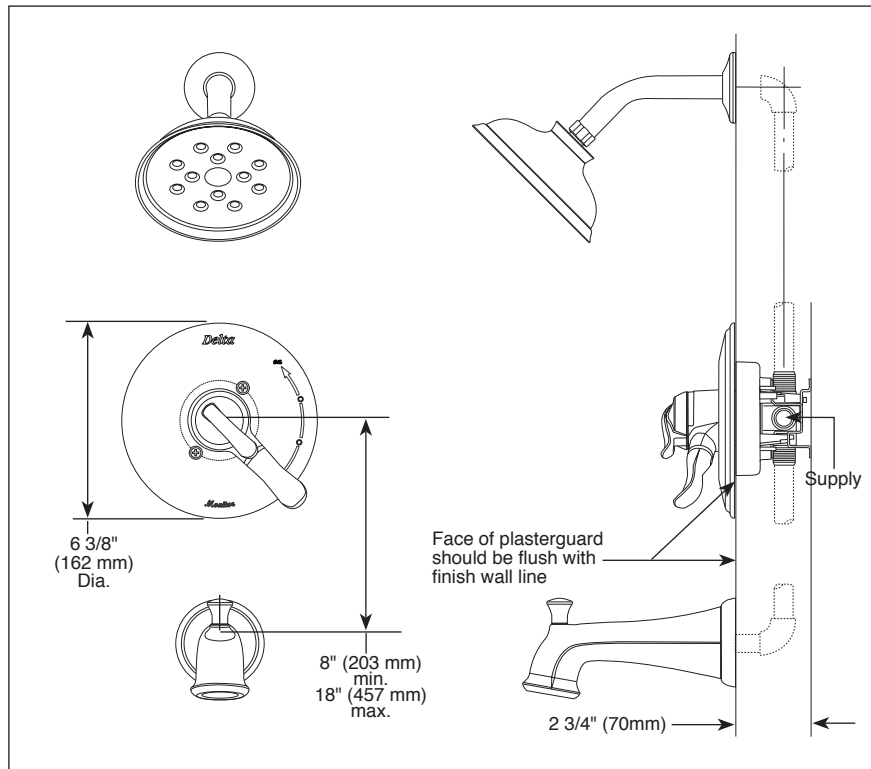

Submitted Model No.: _____
 Specific Features: _____

TUB AND SHOWER FAUCET TRIM

- Linden™ Bath Collection
- Valve Only (T17094 Series)
- Shower Only (T17294 & T17294-I Series)
- Tub/Shower (T17494 & T17494-I Series)

FEATURES:

- Monitor® 17 Series pressure balanced bath mixing valve trim
- "-H₂O" models include H₂Okinetic® Technology showerhead
- In2ition® available select models with -I suffix

STANDARD SPECIFICATIONS:

- Maintains a balanced pressure of hot and cold water even when a valve is turned on or off elsewhere in the system.
- For use with MultiChoice® Universal rough valve body. (R10000 Series)
- Back-to-back installation capability.
- Solid brass forged body.
- Lever volume control handle; temperature adjustment dial.
- Field adjustable to limit handle rotation into hot water zone.
- Maximum dial rotation adjustable between 90° and 180°.
- All parts replaceable from the front of the valve.
- 2.0 gpm @ 80 PSI for standard models and 2.5 gpm @ 80 PSI for models with -I suffix.
- Stem extension kit RP77992 can be ordered to allow for an additional 1 3/4" wall thickness. RP77992 ships with chrome escutcheon screws. For special finishes also order RP12630 escutcheon screws in desired finish.