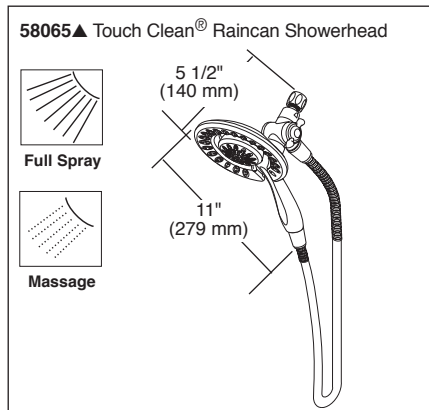

Submitted Model No.: _____
 Specific Features: _____

TUB AND SHOWER FAUCET TRIM

- Linden™ Bath Collection
- Valve Only (T17094 Series)
- Shower Only (T17294 & T17294-I Series)
- Tub/Shower (T17494 & T17494-I Series)

FEATURES:

- Monitor® 17 Series pressure balanced bath mixing valve trim
- "-H₂O" models include H₂Okinetic® Technology showerhead
- In2ition® available select models with -I suffix

STANDARD SPECIFICATIONS:

- Maintains a balanced pressure of hot and cold water even when a valve is turned on or off elsewhere in the system.
- For use with MultiChoice® Universal rough valve body. (R10000 Series)
- Back-to-back installation capability.
- Solid brass forged body.
- Lever volume control handle; temperature adjustment dial.
- Field adjustable to limit handle rotation into hot water zone.
- Maximum dial rotation adjustable between 90° and 180°.
- All parts replaceable from the front of the valve.
- 2.0 gpm @ 80 PSI for standard models and 2.5 gpm @ 80 PSI for models with -I suffix.
- Stem extension kit RP77992 can be ordered to allow for an additional 1 3/4" wall thickness. RP77992 ships with chrome escutcheon screws. For special finishes also order RP12630 escutcheon screws in desired finish.