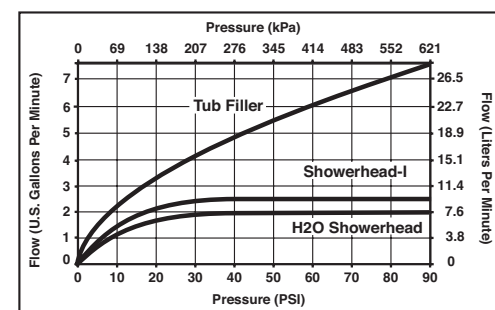

COMPLIES WITH:

- ASME A112.18.1 / CSA B125.1
- ASSE 1016
- Indicates compliance to ICC/ANSI A117.1 - Valve control only
- EPA WaterSense®