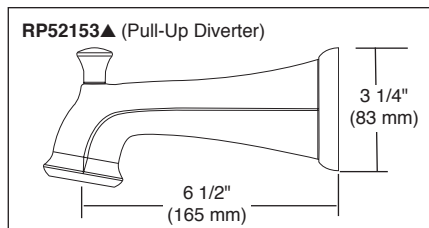

Submitted Model No.: _____
 Specific Features: _____

TUB AND SHOWER FAUCET TRIM

- Linden™ Bath Collection
- Valve Only (T17094 Series)
- Shower Only (T17294 & T17294-I Series)
- Tub/Shower (T17494 & T17494-I Series)

FEATURES:

- Monitor® 17 Series pressure balanced bath mixing valve trim
- "-H₂O" models include H₂Okinetic® Technology showerhead
- In2ition® available select models with -I suffix

STANDARD SPECIFICATIONS:

- Maintains a balanced pressure of hot and cold water even when a valve is turned on or off elsewhere in the system.
- For use with MultiChoice® Universal rough valve body. (R10000 Series)
- Back-to-back installation capability.
- Solid brass forged body.
- Lever volume control handle; temperature adjustment dial.
- Field adjustable to limit handle rotation into hot water zone.
- Maximum dial rotation adjustable between 90° and 180°.
- All parts replaceable from the front of the valve.
- 2.0 gpm @ 80 PSI for standard models and 2.5 gpm @ 80 PSI for models with -I suffix.
- Stem extension kit RP77992 can be ordered to allow for an additional 1 3/4" wall thickness. RP77992 ships with chrome escutcheon screws. For special finishes also order RP12630 escutcheon screws in desired finish.