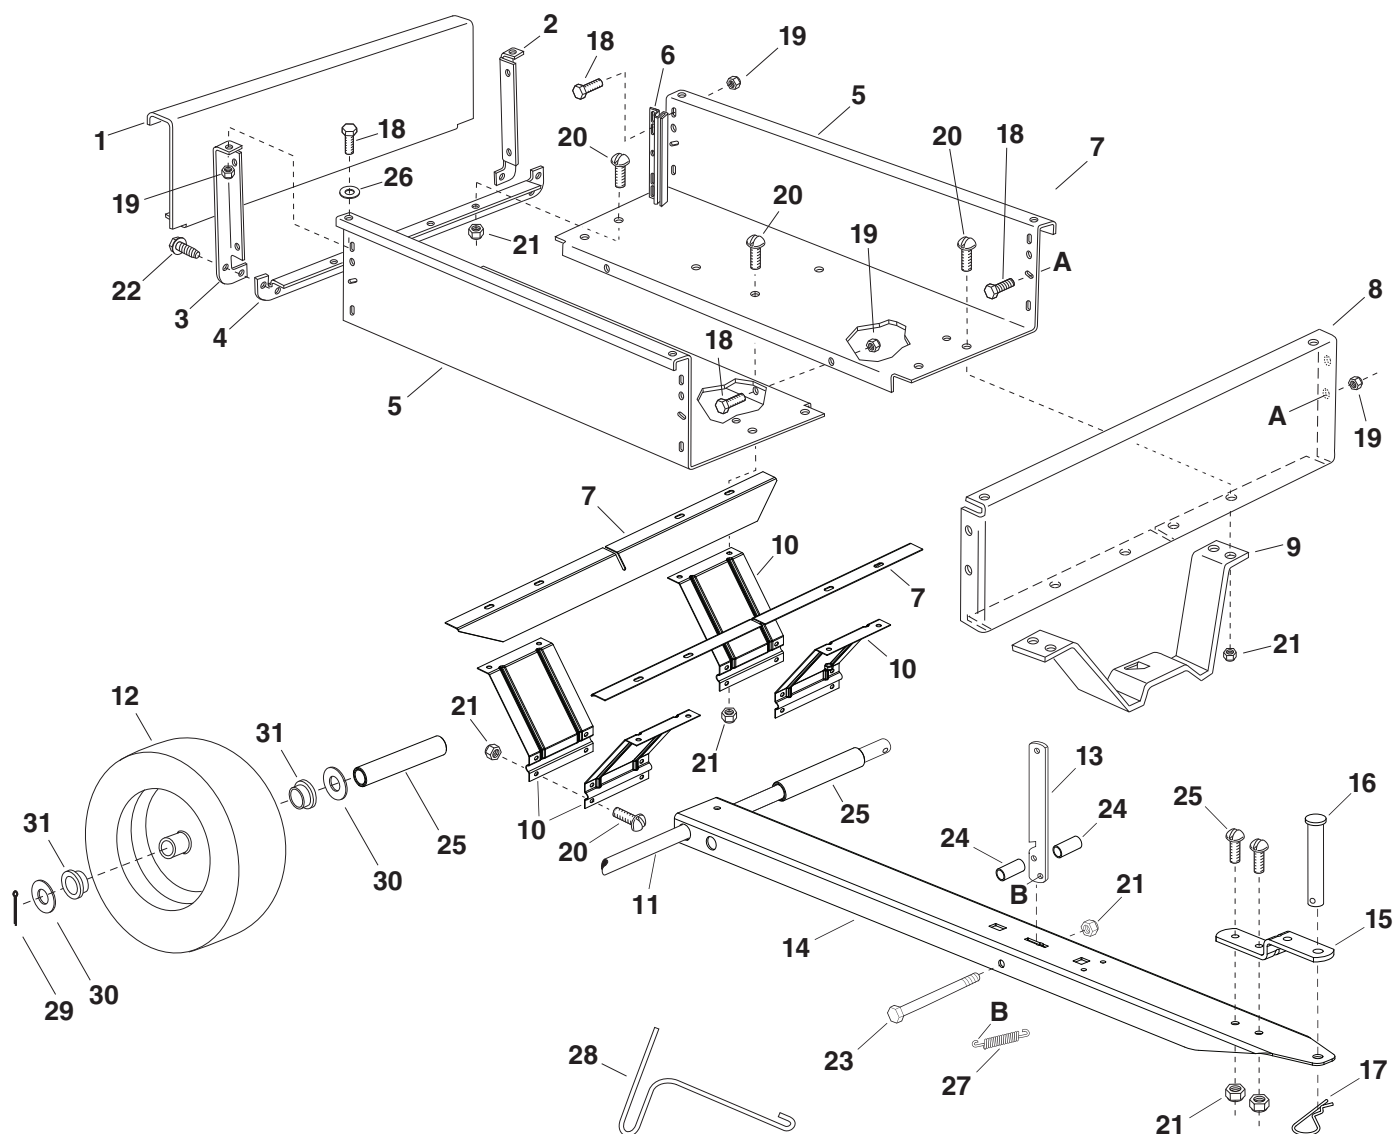

# 45-03036 / 967 02 71-01

REF.	PART NO.	QTY.	DESCRIPTION	REF.	PART NO.	QTY.	DESCRIPTION
1	24907	1	Tailgate	17	43343	1	Hair Cotter Pin, 1/8" (#4)
2	24143	1	Left Rear Angle	18	43012	15	Hex Bolt, 1/4-20 x 3/4"
3	24144	1	Right Rear Angle	19	47189	15	Nylock Nut, 1/4-20
4	24142	1	Lower Rear Angle	20	43814	26	Slit. Truss Hd. Bolt, 5/16-18 x 3/4"
5	28115	2	Cart Body	21	47810	27	Nylock Nut, 5/16-18
6	23548	2	Guide, Tailgate	22	47630	4	Bolt, Self Tapping 5/16-18 x 3/4"
7	27980	2	Bed Support	23	46782	1	Hex Bolt, 5/16-18 x 3"
8	28116	1	Front Panel	24	42563	2	Spacer, 0.375" x 0.5" x 1"
9	27843	1	Latch Stand Bracket	25	27846	2	Spacer, 0.65" x 0.88" x 4.75"
10	27844	4	Wheel Support	26	43088	2	Washer, 1/4"
11	27842	1	Axle	27	47408	1	Extension Spring
12	40880	2	Wheel	28	47622	1	Spring Puller Tool
13	24498	1	Latch Lock Lever	29	43010	2	Cotter Pin, 1/8" x 1-1/4"
14	28117	1	Draw Bar Tongue	30	R19212016	4	Washer, .656" x 1.25" x .059"
15	23687	1	Hitch Bracket	31	40880 BRG	4	Wheel Bearing (included in wheel)
16	HA23638	1	Hitch Pin		41075	1	Owner's Manual