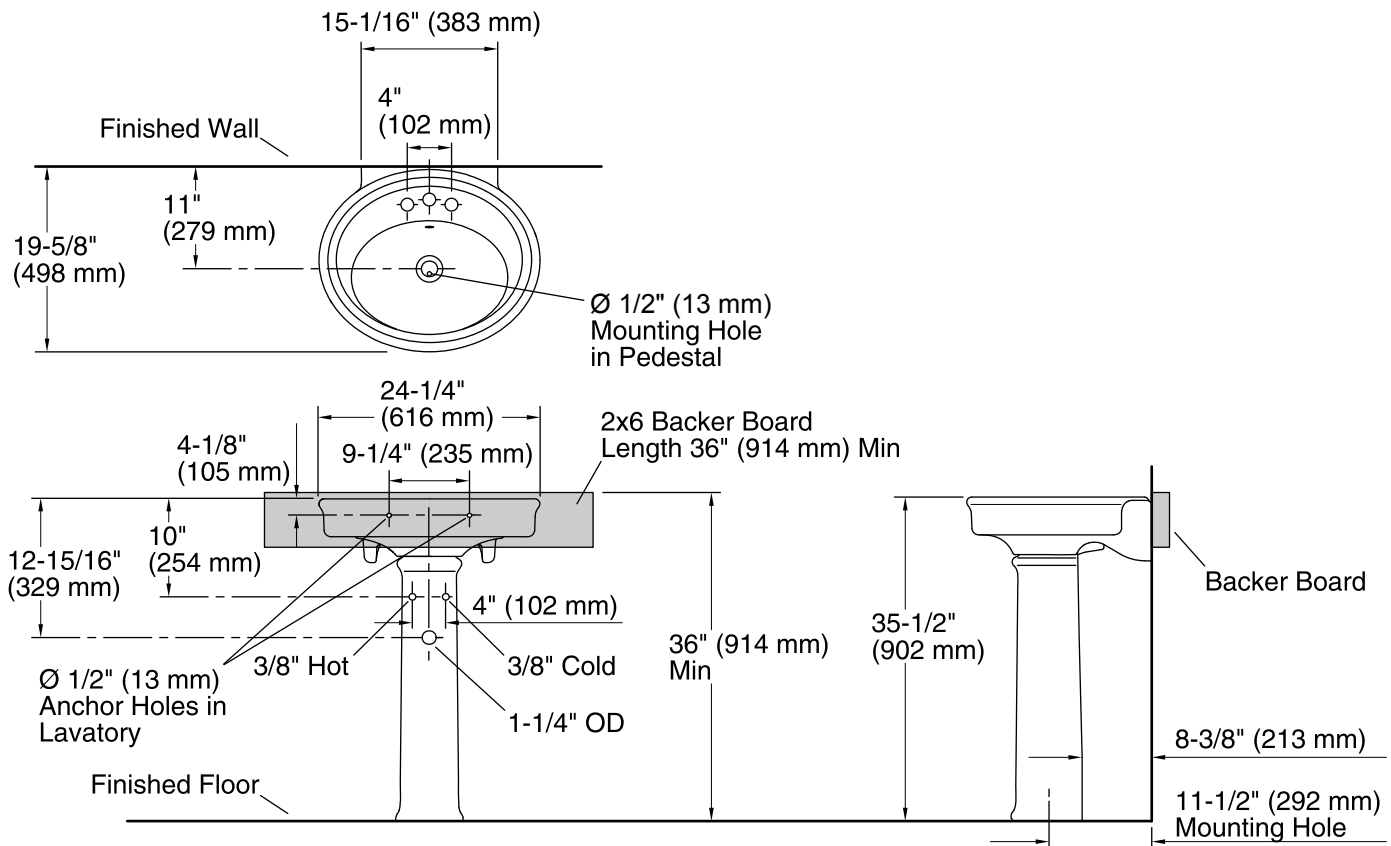

Bathroom Pedestal K-R6385-4

Components

Product includes:

K-R6386 Bathroom Pedestal

K-R6384-4 Bathroom Pedestal Sink

Additional included component/s: Bathroom sink, 4 (102 mm) centers, Pedestal, Attachment Kit, and Rubber Pads.

For complete listing of available colors, go to kohler.com.

Codes/Standards

ASME A112.19.2/CSA B45.1

See website for detailed warranty information.

Product Specification

Pedestal bathroom sink shall be 24-1/4" (616 mm) in length, 19-5/8" (498 mm) in width, and 35-1/2" (902 mm) in height. Pedestal bathroom sink shall be made of vitreous china. Pedestal bathroom sink shall be three deck holes. Pedestal bathroom sink shall have overflow. Pedestal bathroom sink shall be pedestal installation. Pedestal bathroom sink shall be KOHLER Model K-R6385-4.

Technical Information

All measurements are nominal.

Bowl configuration:	Single
Installation:	Pedestal
Bowl area (Only)	Length: 11-7/16" (291 mm) Width: 16-3/4" (425 mm) Bowl depth: 4-5/8" (118 mm) Water depth: 2-15/16" (74 mm)
Number of deck holes:	3
Faucet hole(s):	1-1/4" (32 mm)
Drain hole:	1-3/4" (44 mm)