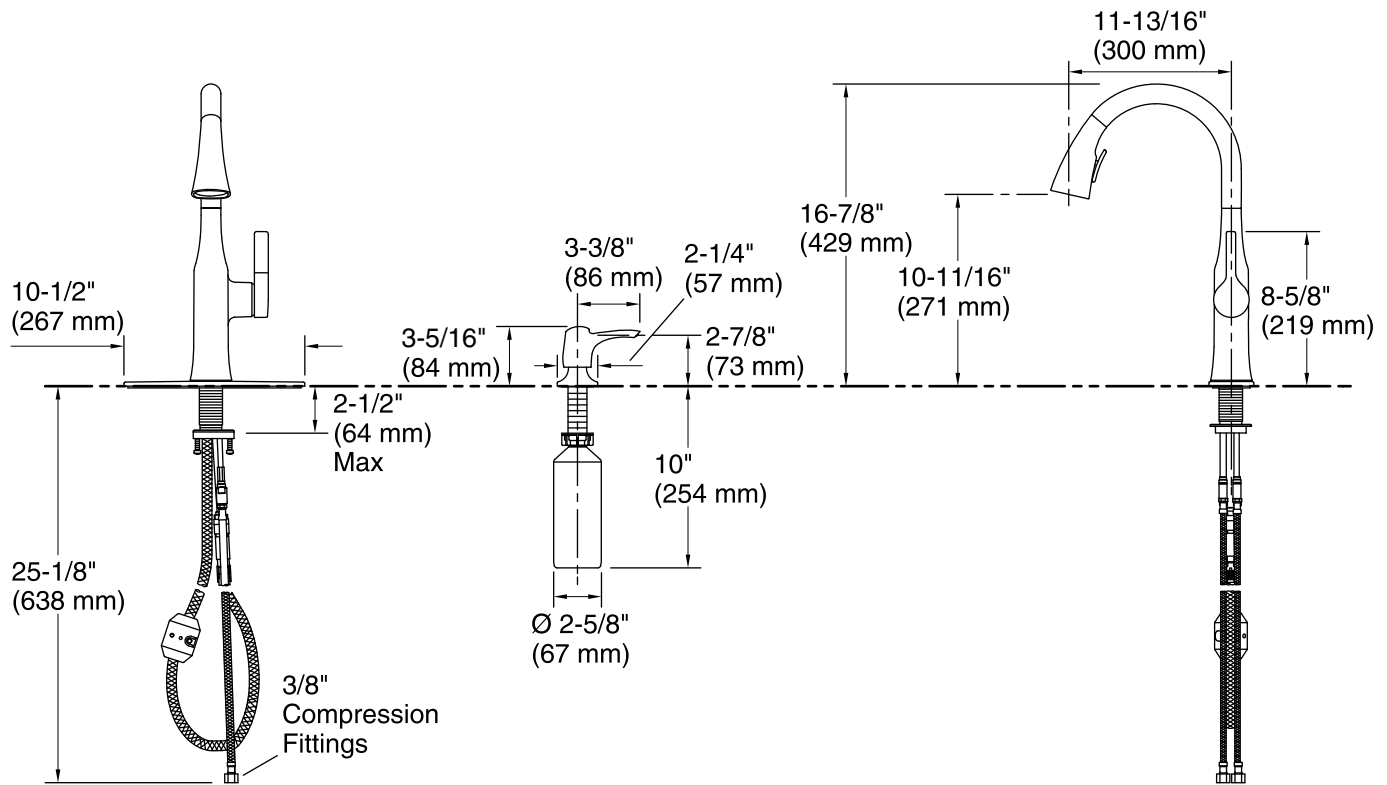

Technical Information

All product dimensions are nominal.

Notes

Install this product according to the installation instructions.