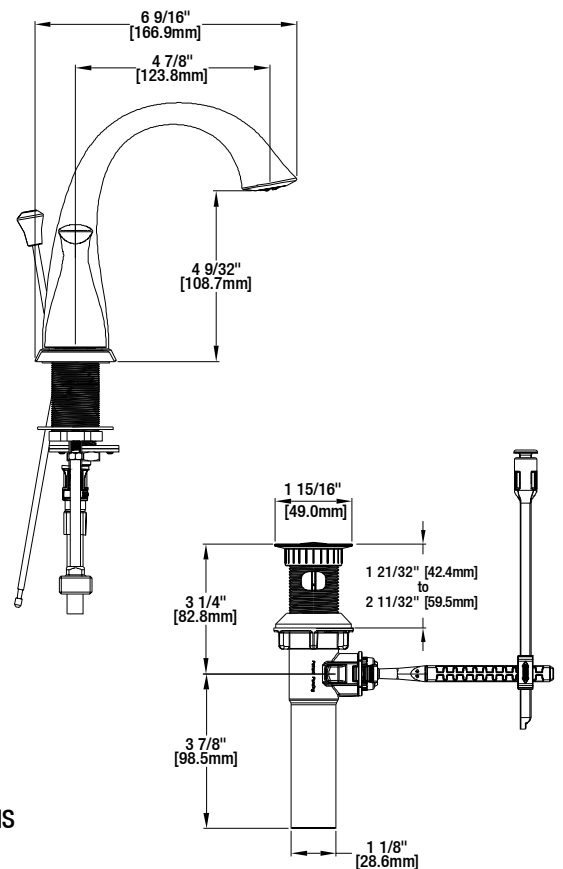

Meansville 8 in. Widespread 2-Handle Lavatory Faucet

MODEL	SKU #	FINISH
HD67307W-6101	306069110	Chrome
HD67307W-6104	306069093	Brushed Nickel
HD67307W-6127D	306069126	Bronze

FEATURES

- Requires 3-Hole Sink with 8" On-Center
- 1/2" IPS Connections
- Max Flow Rate: 1.2 gpm (4.5 L/min) at 60 psi
- Max Countertop Thickness: 1 5/8"
- Spout Reach: 4 7/8"
- Spout Height: 4 9/32"
- 1/4 Turn Ceramic Valve for Lifetime Drip-Free Operation
- With ClickInstall™ Drain Assembly
- With Zinc Lever Handle

CODE COMPLIANCE

- IAPMO Certified: ASME A112.18.1/CSA B125.1
- Compliant to NSF/ANSI 61 Section 9
- Compliant to NSF/ANSI 372
- Calgreen Certified
- EPA WaterSense Certified
- Meets AB 1953 Lead Standard
- ADA Compliant

WARRANTY

- Limited Lifetime Warranty

INSTALLATION DIMENSIONS

Glacier Bay reserves the right to make changes in specifications and materials and to change and discontinue models, both without notice or obligation. Dimensions are for reference only.