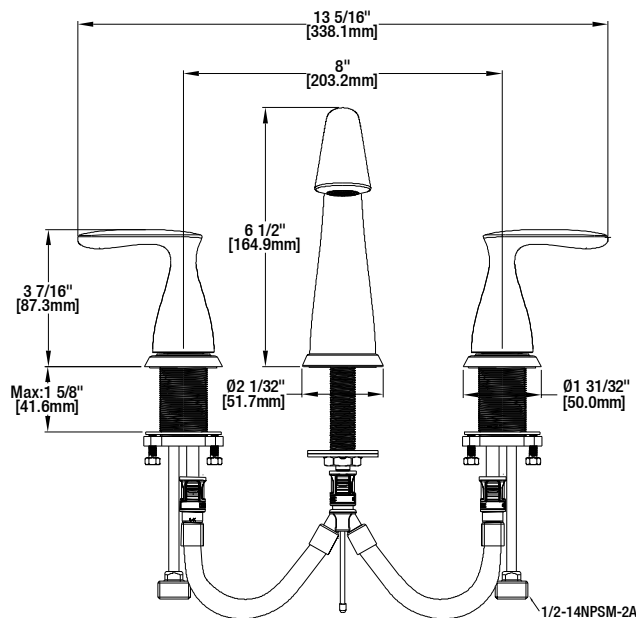

Meansville 8 in. Widespread 2-Handle Lavatory Faucet

MODEL	SKU #	FINISH
HD67307W-6101	306069110	Chrome
HD67307W-6104	306069093	Brushed Nickel
HD67307W-6127D	306069126	Bronze

FEATURES

- Requires 3-Hole Sink with 8" On-Center
- 1/2" IPS Connections
- Max Flow Rate: 1.2 gpm (4.5 L/min) at 60 psi
- Max Countertop Thickness: 1 5/8"
- Spout Reach: 4 7/8"
- Spout Height: 4 9/32"
- 1/4 Turn Ceramic Valve for Lifetime Drip-Free Operation
- With ClickInstall™ Drain Assembly
- With Zinc Lever Handle

CODE COMPLIANCE

- IAPMO Certified: ASME A112.18.1/CSA B125.1
- Compliant to NSF/ANSI 61 Section 9
- Compliant to NSF/ANSI 372
- Calgreen Certified
- EPA WaterSense Certified
- Meets AB 1953 Lead Standard
- ADA Compliant

WARRANTY

- Limited Lifetime Warranty

INSTALLATION DIMENSIONS

Glacier Bay reserves the right to make changes in specifications and materials and to change and discontinue models, both without notice or obligation. Dimensions are for reference only.