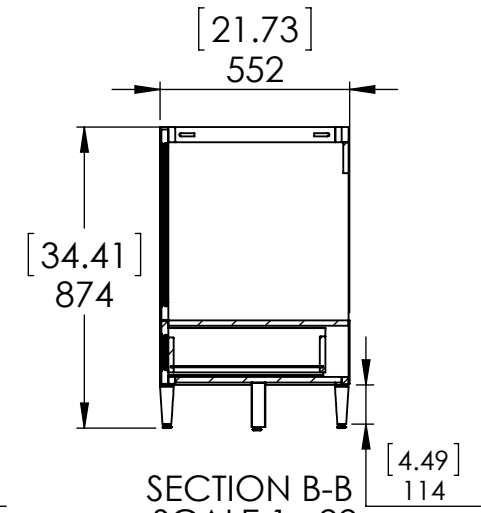

Top View

Isometric View

Front View

Side View

Side View of Central Drawers

| | | |
|-----|-----|----------|
| DWR | ARB | 03/26/18 |
| REV | R&D | 03/26/18 |
| APP | ING | 03/26/18 |

SCALE: 1:20 MODELO:

| | | |
|-------------------------------------|--------------------|-----------------|
| ITEM: CB60-WH CB60-ST CB60-FG | CB60-CH CB60-CR | REV A |
|-------------------------------------|--------------------|-----------------|

NAME: **Claxby 60in- White/
Sterling**

MATERIAL: **German Beech 4/4
Laminated Particle Board**

SCALE: 1:20 MODELO: **Vanity Claxby 60 White**

| DRAWING TYPE | ITEM ID | ITEM DESCRIPTION | TECHNOLOGIES | DRAWING STATUS |
|--------------|------------|--|-----------------|----------------------|
| Finish Good | SS61R-AH | Vtop Rect 61x22 Bitono SS Silver Ash | Solid Surface | Ready for production |
| Finish Good | CM6122R-WH | 61 in x 22 in. Cultured Marble Double Basin VTop - White | Cultured Marble | Ready for production |

UNLESS OTHERWISE SPECIFIED
 DIMENSIONS ARE IN MM. AND (INCHES)
 TOLERANCES ARE
 +0.125 [3.175] -0.125 [-3.175]
 SCALE:1:10

| | NAME | DATE |
|-----------|----------|----------|
| DRAWN | O. Razo | 11/07/18 |
| CHECKED | R. Rubio | 11/07/18 |
| ENG APPR. | R. Rubio | 11/07/18 |
| MFG APPR. | C. Leal | 11/07/18 |

Wood Crafters

SIZE DWG. NO. **A** Vtop Rect 61x22 Doble 8 in

SHEET 1 OF 1 REV. **0**