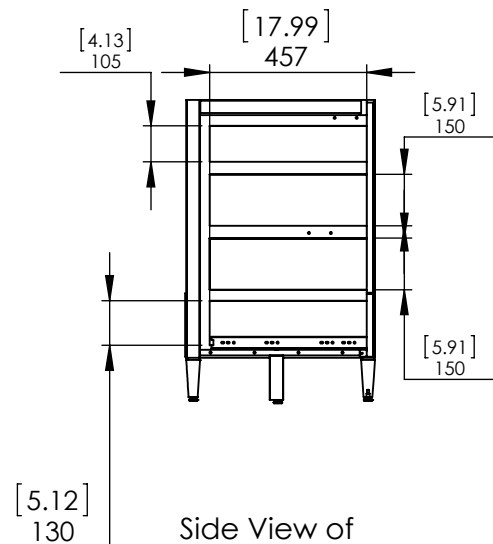

Top View

Isometric View

Front View

Side View

Side View of Central Drawers

| | | |
|-----|-----|----------|
| DWR | ARB | 03/26/18 |
| REV | R&D | 03/26/18 |
| APP | ING | 03/26/18 |

SCALE: 1:20 MODELO:

| | | |
|-------------------------------------|--------------------|-----------------|
| ITEM: CB60-WH CB60-ST CB60-FG | CB60-CH CB60-CR | REV A |
|-------------------------------------|--------------------|-----------------|

NAME: **Claxby 60in- White/
Sterling**

MATERIAL: **German Beech 4/4
Laminated Particle Board**

SCALE: 1:20 MODELO: **Vanity Claxby 60 White**

| DRAWING TYPE | ITEM ID | ITEM DESCRIPTION | TECHNOLOGIES | DRAWING STATUS |
|--------------|------------|--|-----------------|----------------------|
| Finish Good | SS61R-AH | Vtop Rect 61x22 Bitono SS Silver Ash | Solid Surface | Ready for production |
| Finish Good | CM6122R-WH | 61 in x 22 in. Cultured Marble Double Basin VTop - White | Cultured Marble | Ready for production |

UNLESS OTHERWISE SPECIFIED
 DIMENSIONS ARE IN MM. AND (INCHES)
 TOLERANCES ARE
 +0.125 [3.175] -0.125 [-3.175]
 SCALE:1:10

| | NAME | DATE |
|-----------|----------|----------|
| DRAWN | O. Razo | 11/07/18 |
| CHECKED | R. Rubio | 11/07/18 |
| ENG APPR. | R. Rubio | 11/07/18 |
| MFG APPR. | C. Leal | 11/07/18 |

Wood Crafters

SIZE DWG. NO. **A** Vtop Rect 61x22 Doble 8 in

SHEET 1 OF 1 REV. **0**