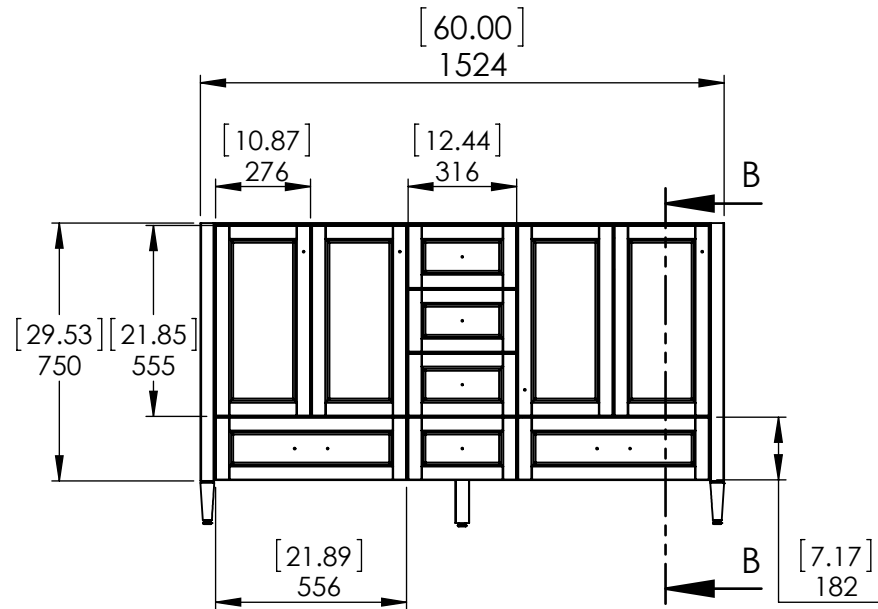

Top View

Isometric View

Front View

Side View

Side View of Central Drawers

| | | |
|-----|-----|----------|
| DWR | ARB | 03/26/18 |
| REV | R&D | 03/26/18 |
| APP | ING | 03/26/18 |

SCALE: 1:20 MODELO:

| | | |
|-------------------------------------|--------------------|-----------------|
| ITEM: CB60-WH CB60-ST CB60-FG | CB60-CH CB60-CR | REV A |
|-------------------------------------|--------------------|-----------------|

NAME: **Claxby 60in- White/
Sterling**

MATERIAL: **German Beech 4/4
Laminated Particle Board**

SCALE: 1:20 MODELO: **Vanity Claxby 60 White**

| DRAWING TYPE | ITEM ID | ITEM DESCRIPTION | TECHNOLOGIES | DRAWING STATUS |
|--------------|------------|--|-----------------|----------------------|
| Finish Good | SS61R-AH | Vtop Rect 61x22 Bitono SS Silver Ash | Solid Surface | Ready for production |
| Finish Good | CM6122R-WH | 61 in x 22 in. Cultured Marble Double Basin VTop - White | Cultured Marble | Ready for production |

UNLESS OTHERWISE SPECIFIED
 DIMENSIONS ARE IN MM. AND (INCHES)
 TOLERANCES ARE
 +0.125 [3.175] -0.125 [-3.175]
 SCALE:1:10

| | NAME | DATE |
|-----------|----------|----------|
| DRAWN | O. Razo | 11/07/18 |
| CHECKED | R. Rubio | 11/07/18 |
| ENG APPR. | R. Rubio | 11/07/18 |
| MFG APPR. | C. Leal | 11/07/18 |

Wood Crafters

SIZE DWG. NO. **A** Vtop Rect 61x22 Doble 8 in

SHEET 1 OF 1 REV. **0**