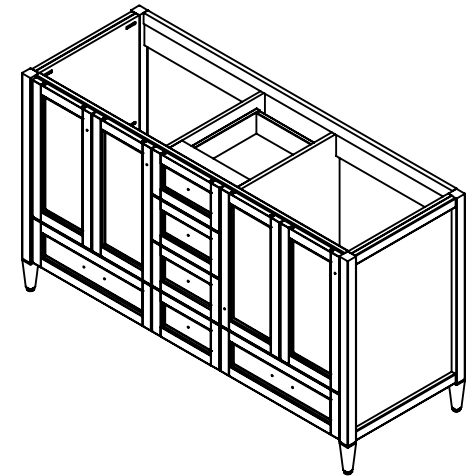

Top View

Isometric View

Front View

Side View

Side View of Central Drawers

| | | |
|-----|-----|----------|
| DWR | ARB | 03/26/18 |
| REV | R&D | 03/26/18 |
| APP | ING | 03/26/18 |

SCALE: 1:20 MODELO:

| | | |
|-------------------------------------|--------------------|-----------------|
| ITEM: CB60-WH CB60-ST CB60-FG | CB60-CH CB60-CR | REV A |
|-------------------------------------|--------------------|-----------------|

NAME: **Claxby 60in- White/
Sterling**

MATERIAL: **German Beech 4/4
Laminated Particle Board**

SCALE: 1:20 MODELO: **Vanity Claxby 60 White**

| DRAWING TYPE | ITEM ID | ITEM DESCRIPTION | TECHNOLOGIES | DRAWING STATUS |
|--------------|------------|--|-----------------|----------------------|
| Finish Good | SS61R-AH | Vtop Rect 61x22 Bitono SS Silver Ash | Solid Surface | Ready for production |
| Finish Good | CM6122R-WH | 61 in x 22 in. Cultured Marble Double Basin VTop - White | Cultured Marble | Ready for production |