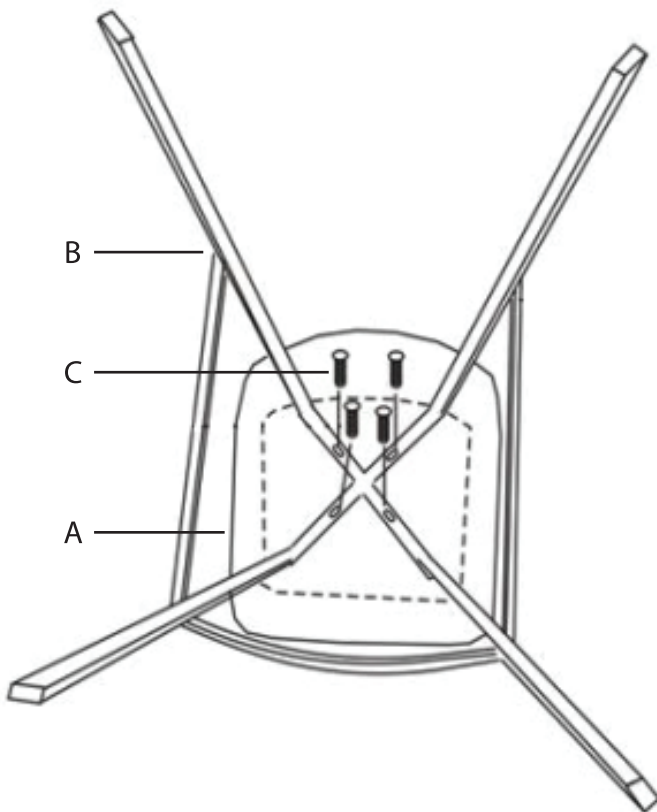

Outlaw Counter Stool

Part # CS-OUTLW XX+XX

17-0908

PARTS

A

B

x4

C

D

1

2

Do not over tighten.
 Do not use power tools to assemble.