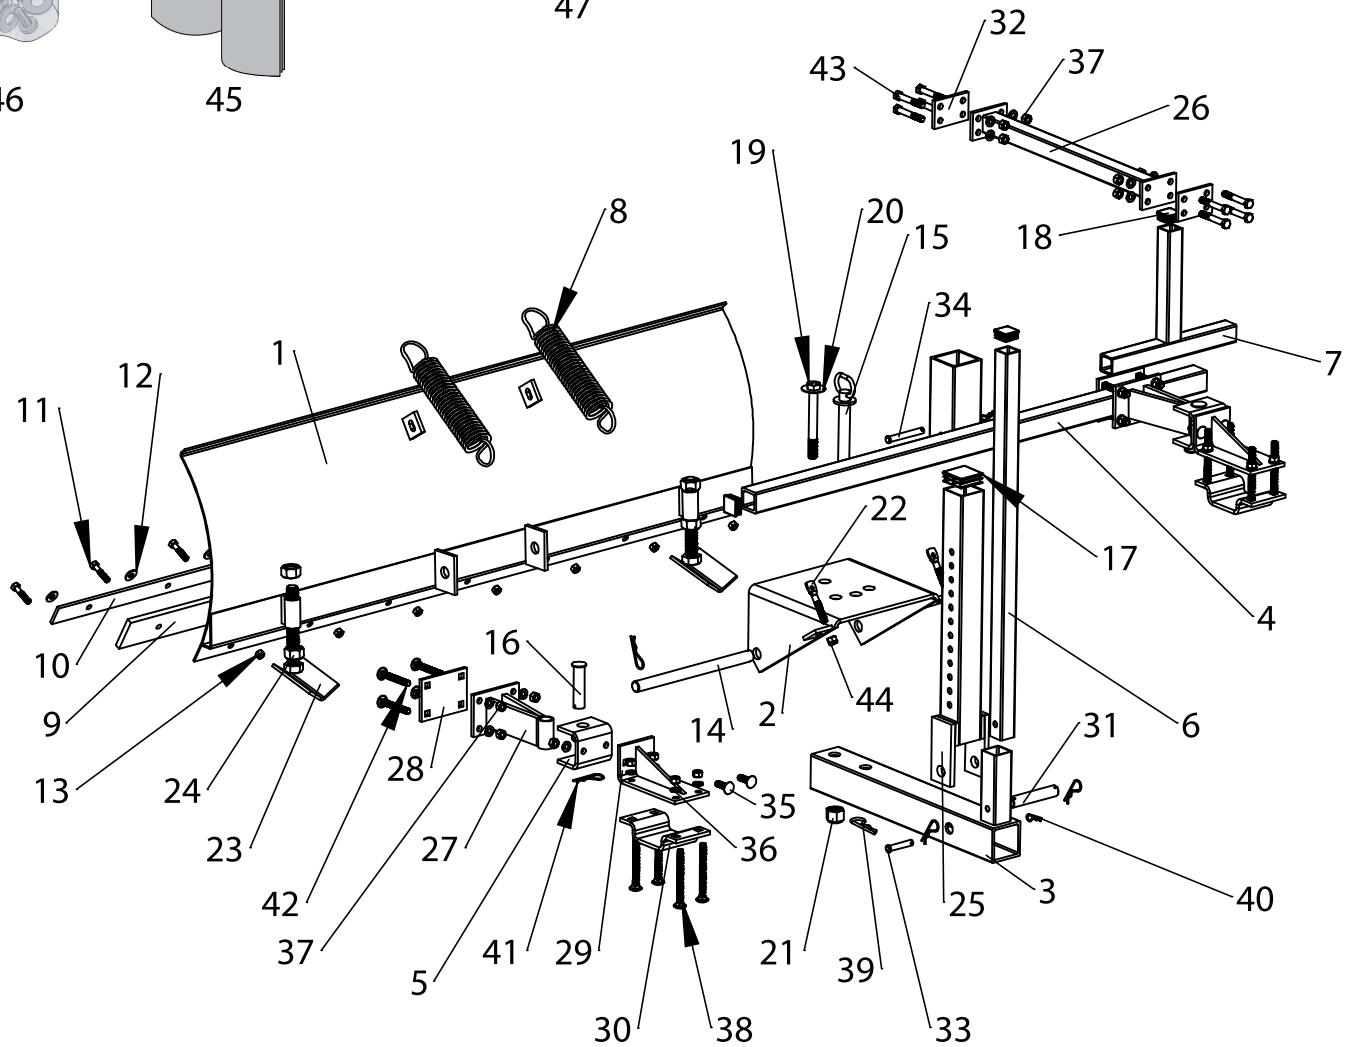

Repair Parts

46

45

47

ITEM	PART NO.	DESCRIPTION	QTY.	ITEM	PART NO.	DESCRIPTION	QTY.
1	6003595	SNOW BLADE WELDMENT	1	25	6003388	VERTICAL ROTATION ASSY	1
2	6003372	PIVOT PLATE WELDMENT	1	26	6003390	FOOT LIFT ASSY	1
3	6003370	LOWER FRAME WELDMENT	1	27	6003394	SUPPORT BRACKET ASSY	2
4	6003374	HORIZONTAL MOUNTING BAR	1	28	6003395	MOUNTING BRACKET PLATE	2
5	6003375	SWIVEL BRACKET	2	29	6003398	L-BRACKET ASSY	2
6	6003339	FOOT LIFT TUBE	1	30	6003399	MOUNTING PLATE BENT	2
7	6003376	FOOT PEDAL ASSY	1	31	6003484	UNIVERSAL PIVOT AXLE	1
8	6003400	EXTENSION SPRING	2	32	6003389	LOCK PLATE	2
9	6003598	WEAR STRIP, POLY	1	33	6003363	3/8" PIN X 1-1/4"	1
10	6003597	EDGE STRIP, STEEL	1	34	6003364	3/8" PIN X 2-3/4"	1
11	6000562	HEX BOLT, 5/16-18 X 1-1/2"	9	35	6003326	3/8-16 x 1-1/4 CARRIAGE BOLT	4
12	3000711	5/16" USS WASHER	9	36	300078	3/8" LOCKWASHER	28
13	3000616	5/16-18 NYLOC NUT	9	37	300069	3/8-16 HEX NUT	28
14	6003377	BLADE PIVOT ROD	1	38	6003327	3/8-16 X 4" CARRIAGE BOLT	8
15	6003378	HANDLE PIVOT PIN	1	39	6001311	COTTER PIN	1
16	6003379	CONNECTOR PIN	2	40	6000372	HAIRPIN COTTER	2
17	6001012	2" SQ TUBE PLUG	1	41	300084	HAIRPIN COTTER	6
18	6003380	1-1/4" SQ TUBE PLUG	4	42	6003366	3/8-16 x 2-3/4 CARRIAGE BOLT	8
19	6003381	3/4-10 x 4" HEX BOLT	1	43	6001284	3/8-16 x 2-1/2 HEX BOLT	8
20	300072	3/4" WASHER	1	44	3000618	3/8-16 NYLOC NUT	2
21	6002927	3/4-10 NYLOC NUT	1	45	6003402	BOLT BAG	1
22	6003403	3/8-16 X 3" HANGER BOLT	2	46	6003602	OWNERS MANUAL	1
23	6003383	SKID SHOE ASSY	2	47	3000111	OSI DECAL	1
24	3000617	3/4-10 HEX NUT	4	48	6003609	WARNING DECAL	1