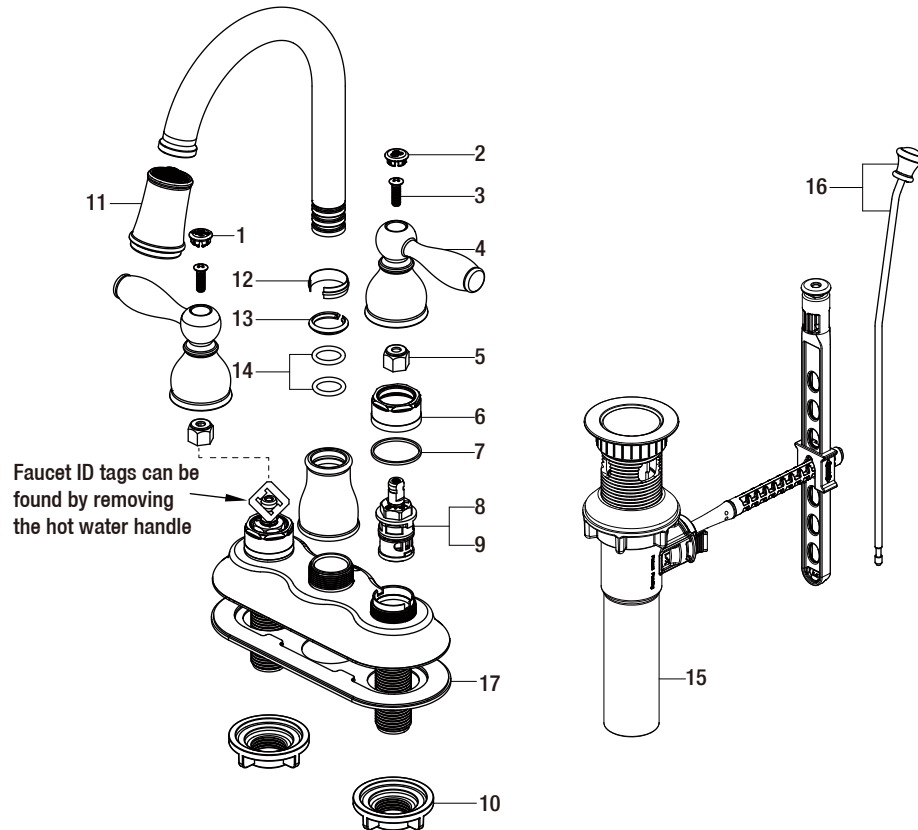

Replacement Parts List

Mandouri 4 in. Centerset 2-Handle LED Bathroom
Faucet in Brushed Nickel

MODEL	STORE SKU #	FINISH
67513W-6B04	1001376006	Brushed Nickel PVD

Many replacement parts can be purchased online or at your local store. Please use the table below to identify the part SKU number needed, go to HOMEDEPOT.COM, and check for online and store availability. If you can't find the part you are looking for, please call 1-855-HD-GLACIER.

Part	Description	Part #	Internet SKU #	Store SKU #
1	Index H	RP1000104	206864756	
2	Index C	RP1000204		
3	Screw	RP50005		
4	Handle	RP1324604		
5	Inverter	RP64044	206671349	
6	Bonnet nut	RP70193	206671342	
7	Washer	RP64123		
8	Cartridge H	RP20067	301158139	
9	Cartridge C	RP20068	301158129	

Part	Description	Part #	Internet SKU #	Store SKU #
10	Mounting nut	RP56001	203193994	579276
11	Aerator	RP3021804	206864759	
12	Washer	RP70077		
13	Clip	RP70106		
14	O-ring	RP60008		
15	ClickInstall™ drain assembly	RP4022804		
16	Lift rod	RP4022704		
17	Gasket	RP80182		