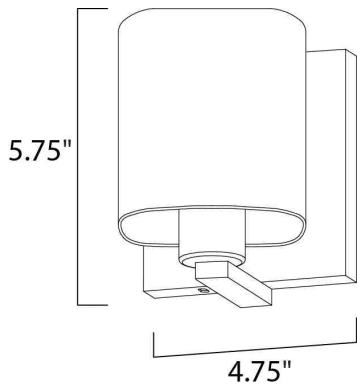

PRODUCT DESCRIPTION

Satin White bands of cased glass wrap around each lamp creating a soft ribbon of light. Back plates finished in Polished Chrome or Satin Nickel complement the majority of bath fittings.

MEASUREMENTS

DIMENSION : 4.75" W x 5.75" H x 5.5" Ext
 MAX OAH : 4.75" W x 5.5" H
 HANGING WEIGHT : 1.5 lb

LAMPING

INPUT VOLTAGE : 120V
 LUMENS : 0 Rated
 BULB : 1 x 60W (NOT INCLUDED), 60W Total
 DIMMABLE : Dimmable