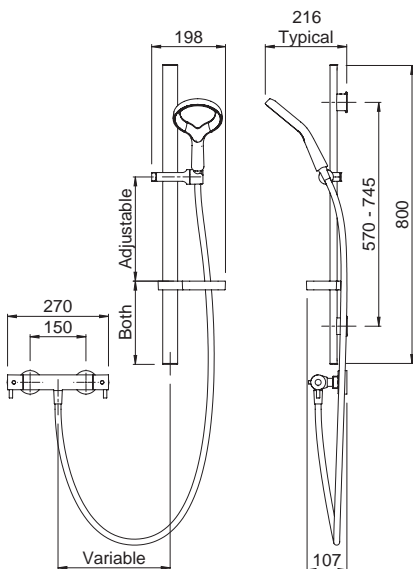

Aurajet™ AIO RAIL SHOWER

Aurajet™. Our most advanced, most invigorating shower experience ever.

Stunning fans of luxuriously dense droplets deliver a highly efficient shower with 20% more spray force and twice the amount of water contact on your skin than a conventional shower*.

* Compared to a Methven Conventional Shower. Flow rate of both products at 9L per minute and tested as per AS 3662-2013 Appendix H.

CONSTRUCTION: Chrome-plated rail

CLASSIFICATION: Suitable for **mains pressure** only

INLET CONNECTIONS: 1/2" BSP Female

OUTLET CONNECTION: N/A

WORKING PRESSURES: 100 - 500kPa

DIMENSIONS FOR FITTING: Hole spacing from 570mm to 745mm

OPERATING TEMPERATURE: 5 °C - 70 °C

WATER FLOW RATE: 9.0 l/m

- Water Efficient
- Limescale resistant
- Ultra wide spray coverage
- Easy-Fit connectors
- Cool to touch thermostatic bar
- Includes chrome plated soap dish
- Flexible rail installation - 800mm chrome plated rail
- 1.5m smooth, easy clean and anti-twist hose
- 9.0 l/m and 12.0 l/m flow restrictors provided for handset
- Available with chrome & white or limited edition coloured handset
- 3 star WELS rated on mains pressure (9.0 l/pm)

AOCTSCP

Chrome

<http://www.methven.com/nz/aio-aurajet-cool-touch-bar-mixer-showerkit-chrome>