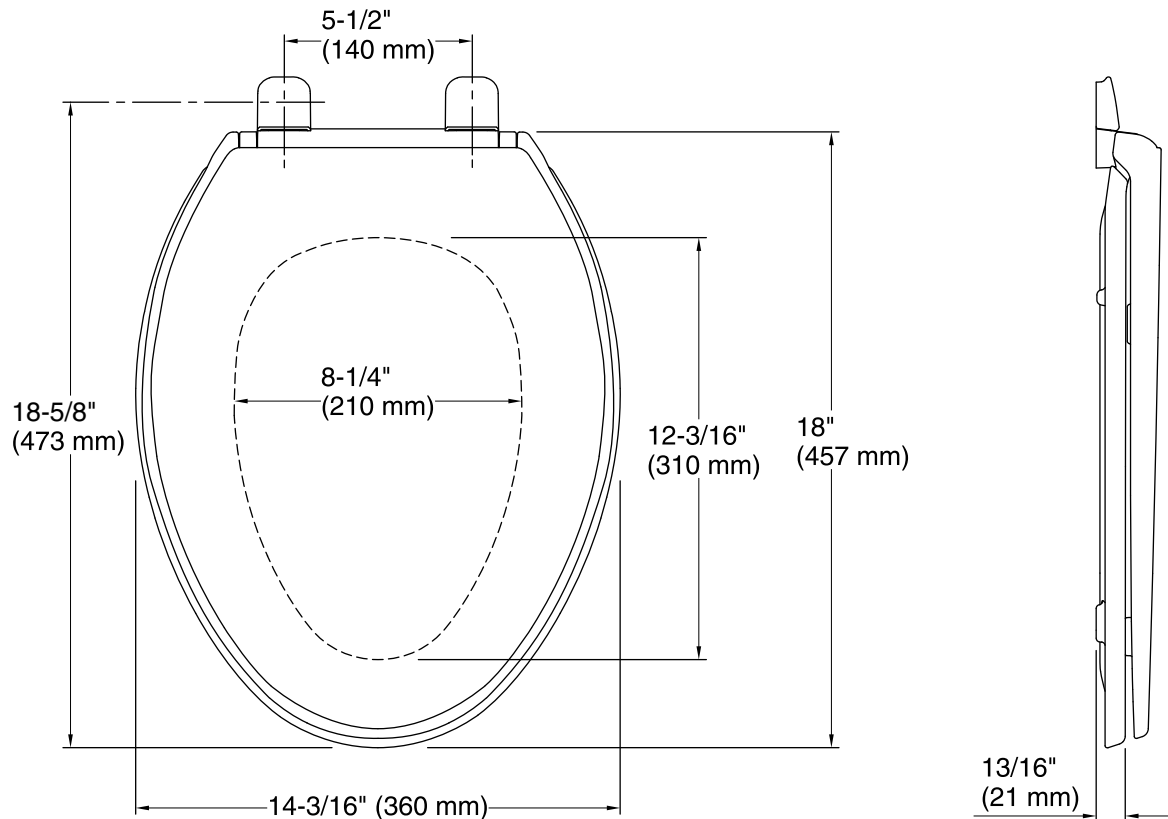

**Codes/Standards**

None Applicable

**KOHLER® One-Year Limited Warranty**

See website for detailed warranty information.

**Available Color/Finishes**

*Color tiles intended for reference only.*

| Color  | Code | Description |
|--|------|-------------|
|  | 0    | White       |
|  | 96   | Biscuit     |

#### Technical Information

All product dimensions are nominal.

Seat shape type: Elongated  
Seat front type: Closed front  
Seat hinge type: Quiet-Close™, Quick-Attach®  
Seat-mounting holes: 5-1/2" (140 mm)