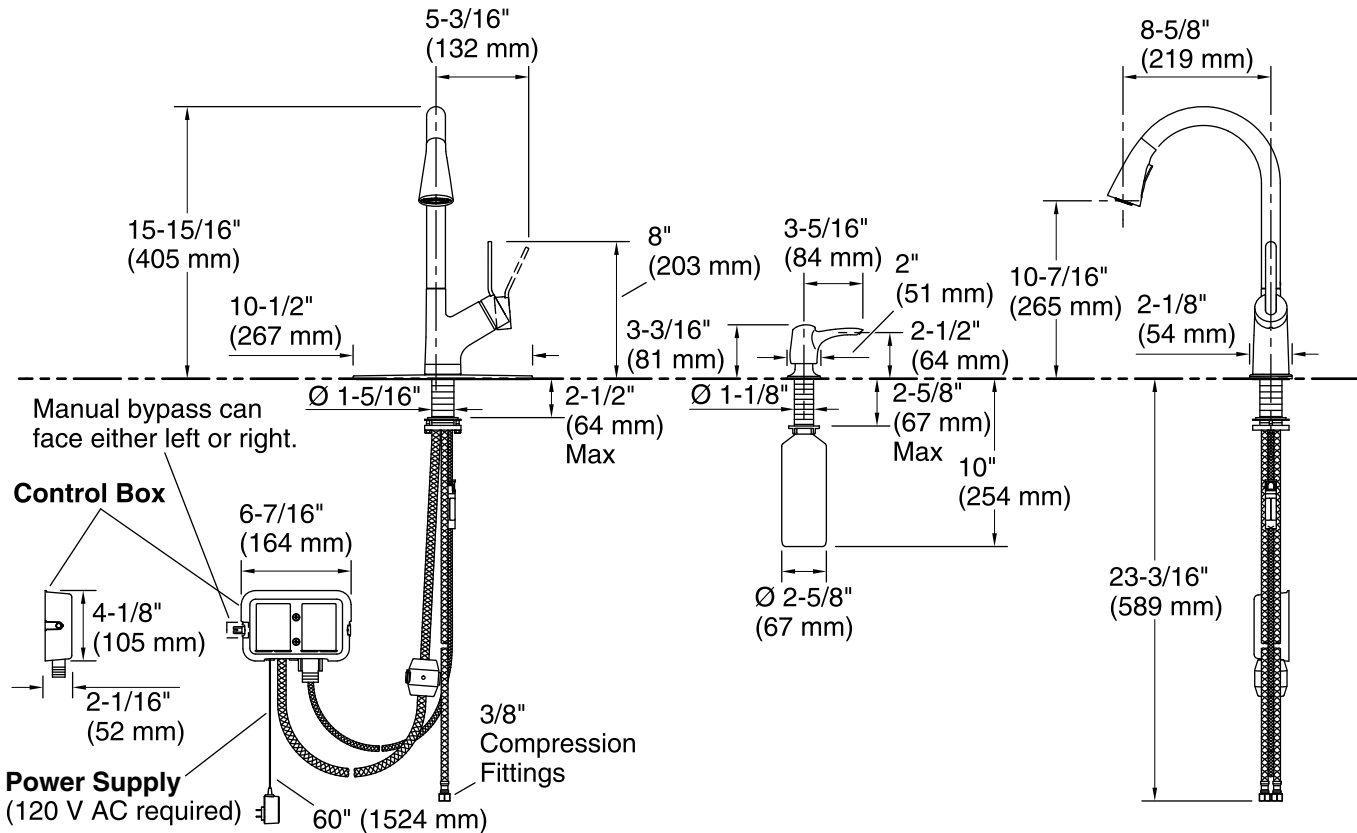

Installation

- Installs with 1-, 2-, 3- or 4-hole sink (escutcheon plate included).
- Flexible supply lines and quick-connect fittings make installation easy.
- *When dispensing measured amounts, minimum of 8 oz. is required; accuracy may vary depending on water pressure and flow rate.
- **Siri can be used across your Apple devices and is limited to on/off control.
- ***Notification through the KOHLER Konnect™ app can advise you when water flow is detected beyond the flow sensor greater than 0.5 gpm for 3 seconds. (Not to be relied upon for water leak detection.)

Technical Information

All product dimensions are nominal.

Faucet:

Flow rate: 1.5 gal/min (5.7 l/min)
 Pressure: 60 psi (4.1 bar)
 Drain included: No

Notes

Install this product according to the installation instructions.

REQUIRED: Unswitched power outlet (120 V AC) located below the sink and within 5' (1.5 m) of the control box. (Garbage disposals typically use switched outlets and are not recommended.)

For those without 120 volt, unswitched power below the deck, an optional power supply extension cable may be used to facilitate installation.