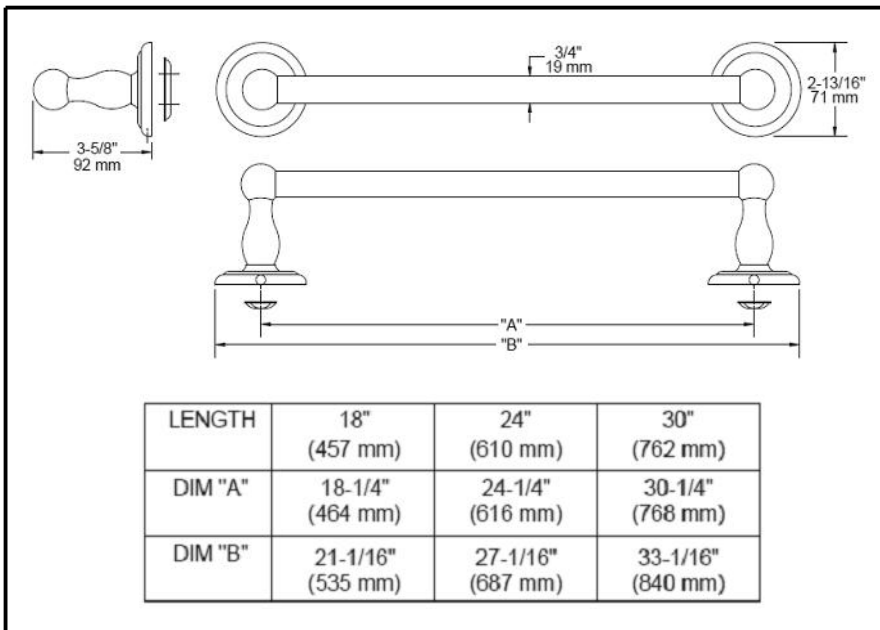

ACCESSORIES

- Jamestown™ Bath collection
- Towel Bar

Submitted Model No.: _____

Specific Features: _____

STANDARD SPECIFICATIONS:

- Wood blocking is preferable behind all wall surfaces. If wood blocking is not available, the following fasteners are suggested: Tile/Masonry-Plastic or lead Anchors Plaster/drywall-Toggle bolts.
- Mounting hardware and mounting template included with product.

ACCESSORIES

- Jamestown™ Bath collection
- Double Towel Bar

Submitted Model No.: _____

Specific Features: _____

STANDARD SPECIFICATIONS:

- Wood blocking is preferable behind all wall surfaces. If wood blocking is not available, the following fasteners are suggested: Tile/Masonry-Plastic or lead Anchors Plaster/drywall-Toggle bolts.
- Mounting hardware and mounting template included with product.