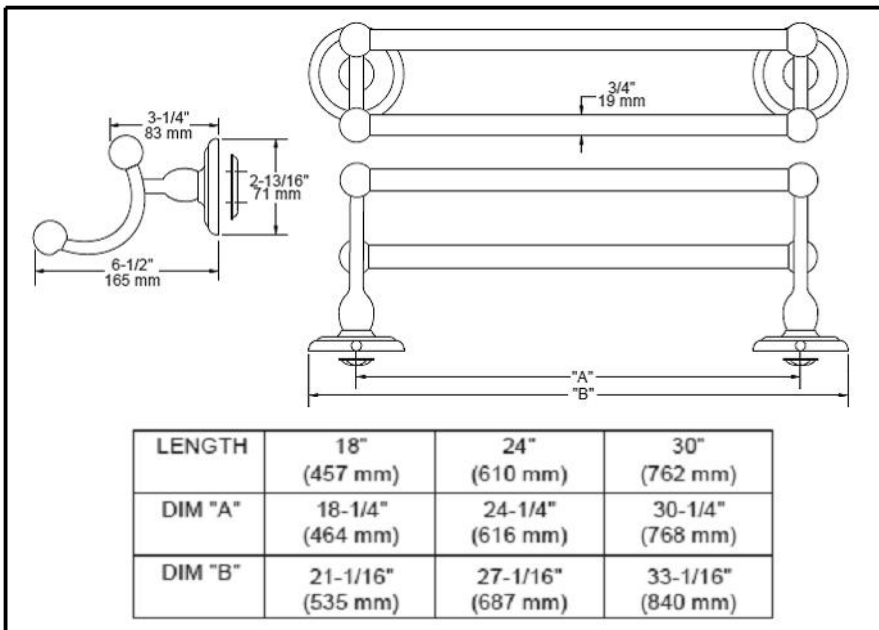

ACCESSORIES

- Jamestown™ Bath collection
- Towel Bar

Submitted Model No.: _____

Specific Features: _____

STANDARD SPECIFICATIONS:

- Wood blocking is preferable behind all wall surfaces. If wood blocking is not available, the following fasteners are suggested: Tile/Masonry-Plastic or lead Anchors Plaster/drywall-Toggle bolts.
- Mounting hardware and mounting template included with product.

ACCESSORIES

- Jamestown™ Bath collection
- Double Towel Bar

Submitted Model No.: _____

Specific Features: _____

STANDARD SPECIFICATIONS:

- Wood blocking is preferable behind all wall surfaces. If wood blocking is not available, the following fasteners are suggested: Tile/Masonry-Plastic or lead Anchors Plaster/drywall-Toggle bolts.
- Mounting hardware and mounting template included with product.