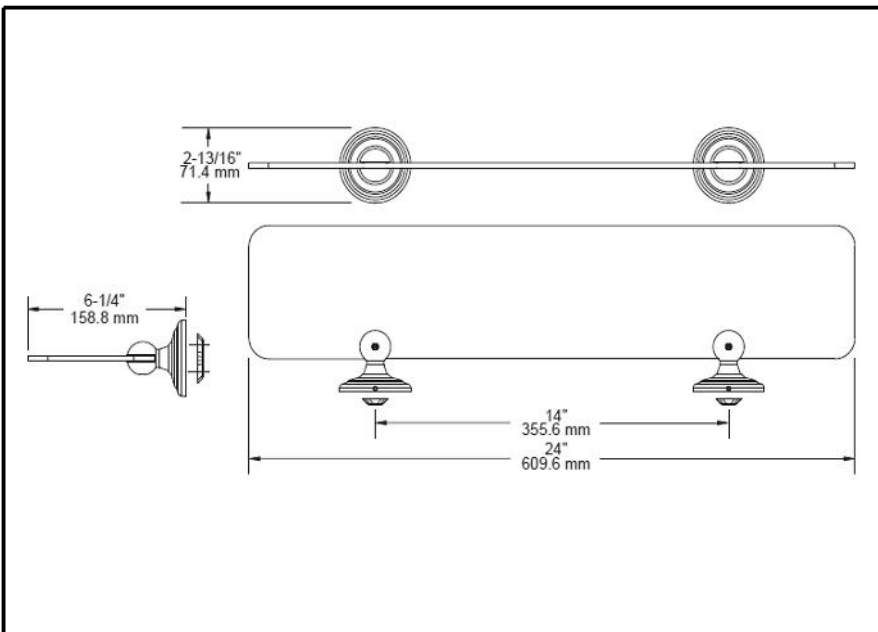

ACCESSORIES

- Jamestown™ Bath collection
- 24 in. Tempered Glass Shelf

Submitted Model No.: _____

Specific Features: _____

STANDARD SPECIFICATIONS:

- Wood blocking is preferable behind all wall surfaces. If wood blocking is not available, the following fasteners are suggested: Tile/Masonry-Plastic or lead Anchors Plaster/drywall-Toggle bolts.
- Mounting hardware and mounting template included with product.