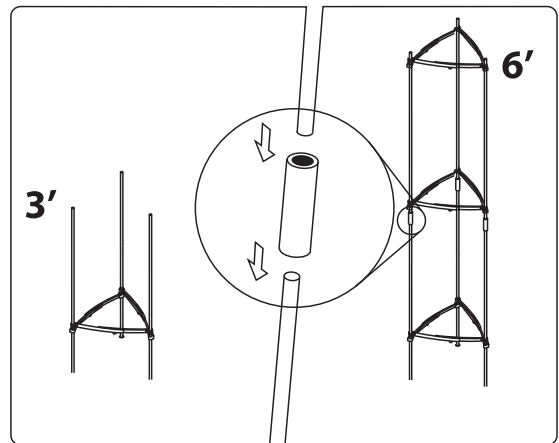

STAKE IT EASY™

SYSTEM INCLUDES
EL SISTEMA INCLUYE

6 - 36" Plant Stakes
estacas para plantas de 91,4 cm

9 - Expandable Connectors
conectores extensibles

9 - Stake Extension Links
enlaces de extensión para estaca

Expand your growing space. Extra arms & stakes are also sold seperately to allow for various cage configurations.

10" EXPANDS → 14"