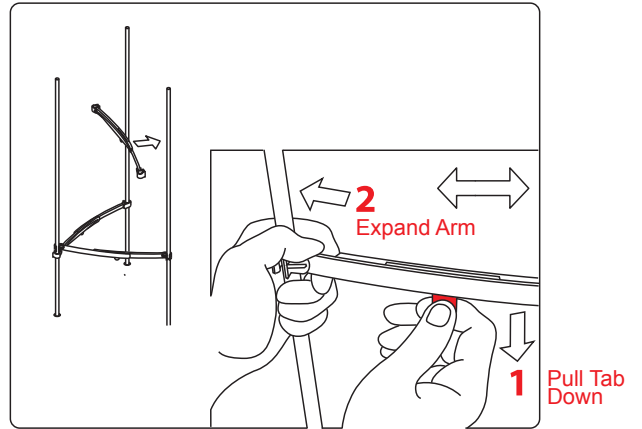

STAKE IT EASY™

SYSTEM INCLUDES
EL SISTEMA INCLUYE

6 - 36" Plant Stakes
estacas para plantas de 91,4 cm

9 - Expandable Connectors
conectores extensibles

9 - Stake Extension Links
enlaces de extensión para estaca

Expand your growing space. Extra arms & stakes are also sold seperately to allow for various cage configurations.

10" EXPANDS → 14"