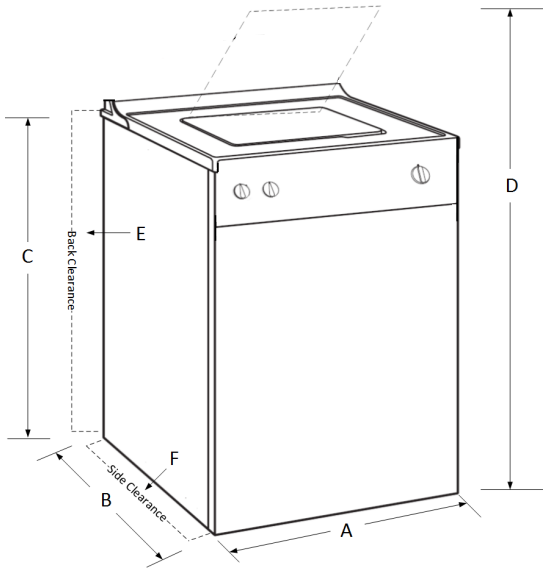

WT1501CW

4.5 cu. ft. High-Efficiency Front Control Top Load Washer in White, ENERGY STAR

LAUNDRY

OPTIONS 13

Soak, Extra Rinse, Fabric Softener, Delay Wash (up to 19 hrs), Child Lock, Custom Program, Signal, Rinse+Spin, Spin Only, ColdWash™, StainCare™, Water Plus, Add Garments, Tub Clean

PROGRAMS 8

Normal, Bulky, PreWash+Normal, Heavy Duty, Speed Wash, Delicates, BrightWhites™, Downloaded

DIMENSIONS

Product Width	A	27"
Product Depth	B	28 3/8 "
Product Height	C	40 3/8"
With Door Open	D	55 3/8"
Back Clearance	E	4"
Side Clearance	F	1"
Carton (WxHxD, inch)	29 1/2" x 43 7/10" x 31 1/4"	
Weight (Product, lbs)	137.3	
Weight (Carton, lbs)	152.7	