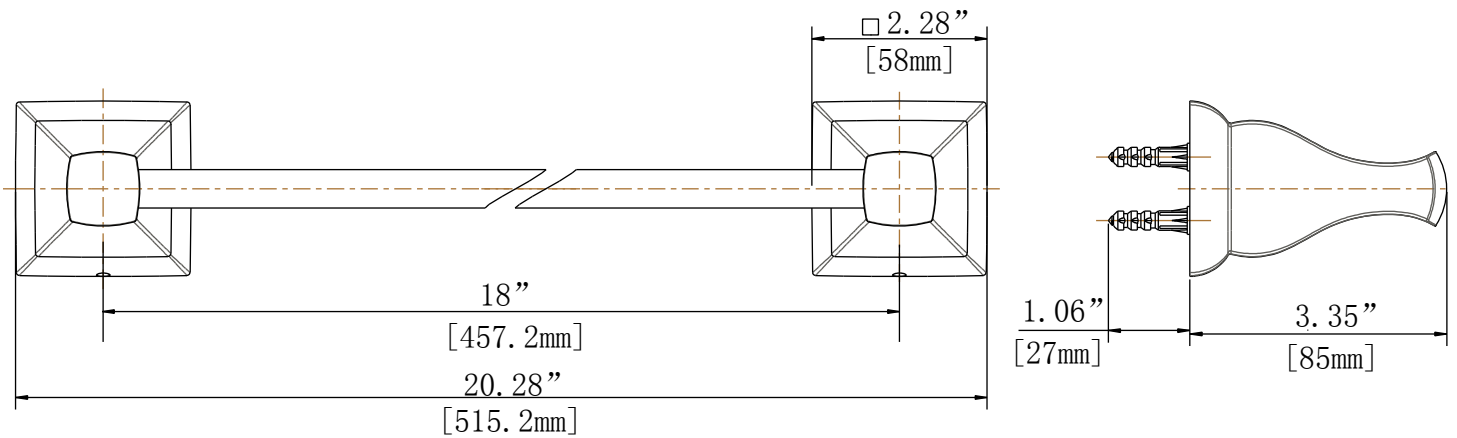

FEATURES

- 20.28" L x 2.28" W x 3.35" H
- Coordinates with Milner Series Bath Products
- Easy Installation
- Includes Mounting Hardware and Plastic Anchors
- Tools Required for Installation:
 - Drill with 1/4" Drill Bit
 - Philips Screwdriver
 - Small Flat Head Screwdriver

**Milner Series
Classic Collection**

18in Towel Bar

MODEL	FINISH
20120-0127H2	Mediterranean Bronze

Available for purchase or special order at Home Depot stores.

INSTALLATION DIMENSIONS

Glacier Bay reserves the right to make changes in specifications and materials and to change and discontinue models, both without notice or obligation. Dimensions are for reference only.