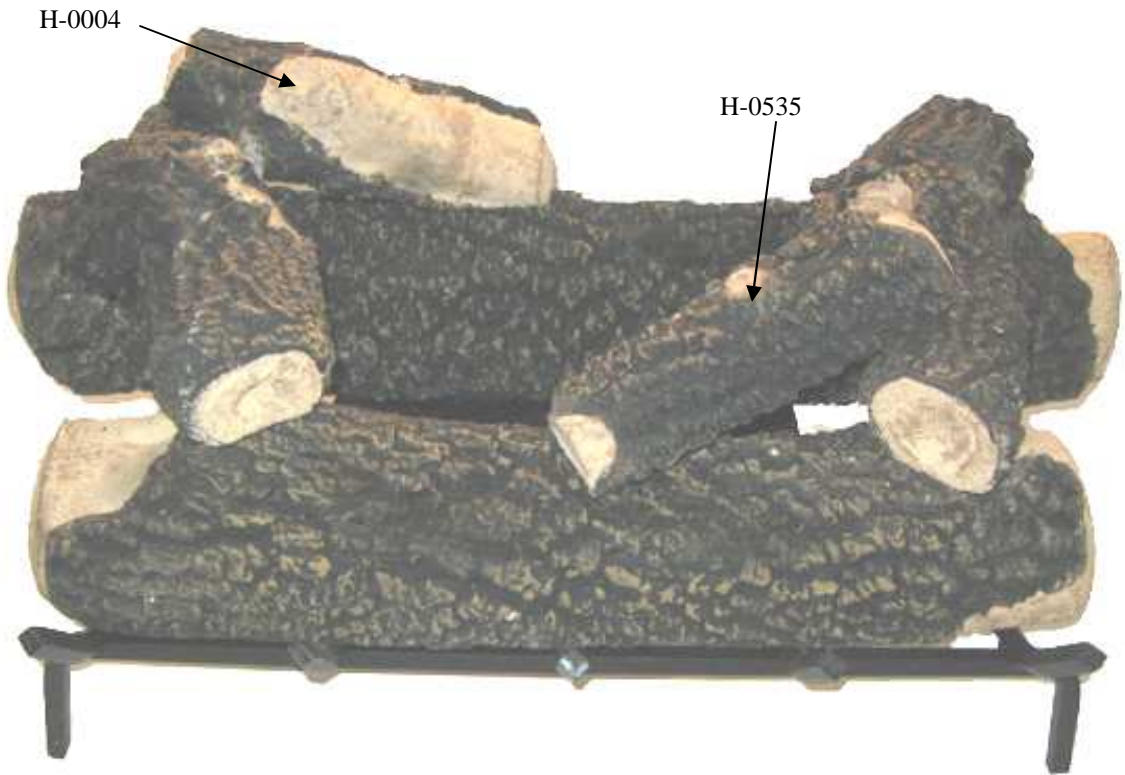

TAHOE BLAZE 30