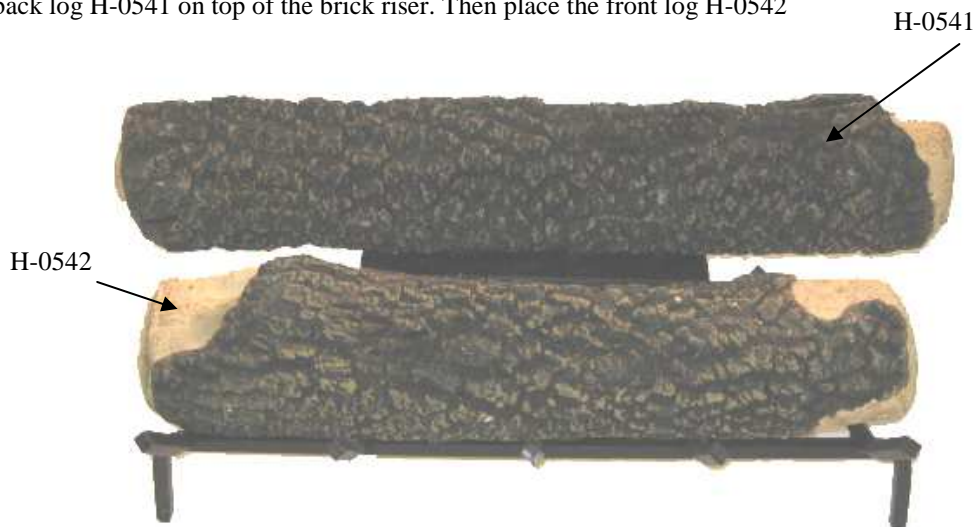

TAHOE BLAZE 30

Place brick riser A-0305 at back of grate.

Place back log H-0541 on top of the brick riser. Then place the front log H-0542

Place logs H-0537 & H-0538 as shown below.

California Proposition 65 Warning