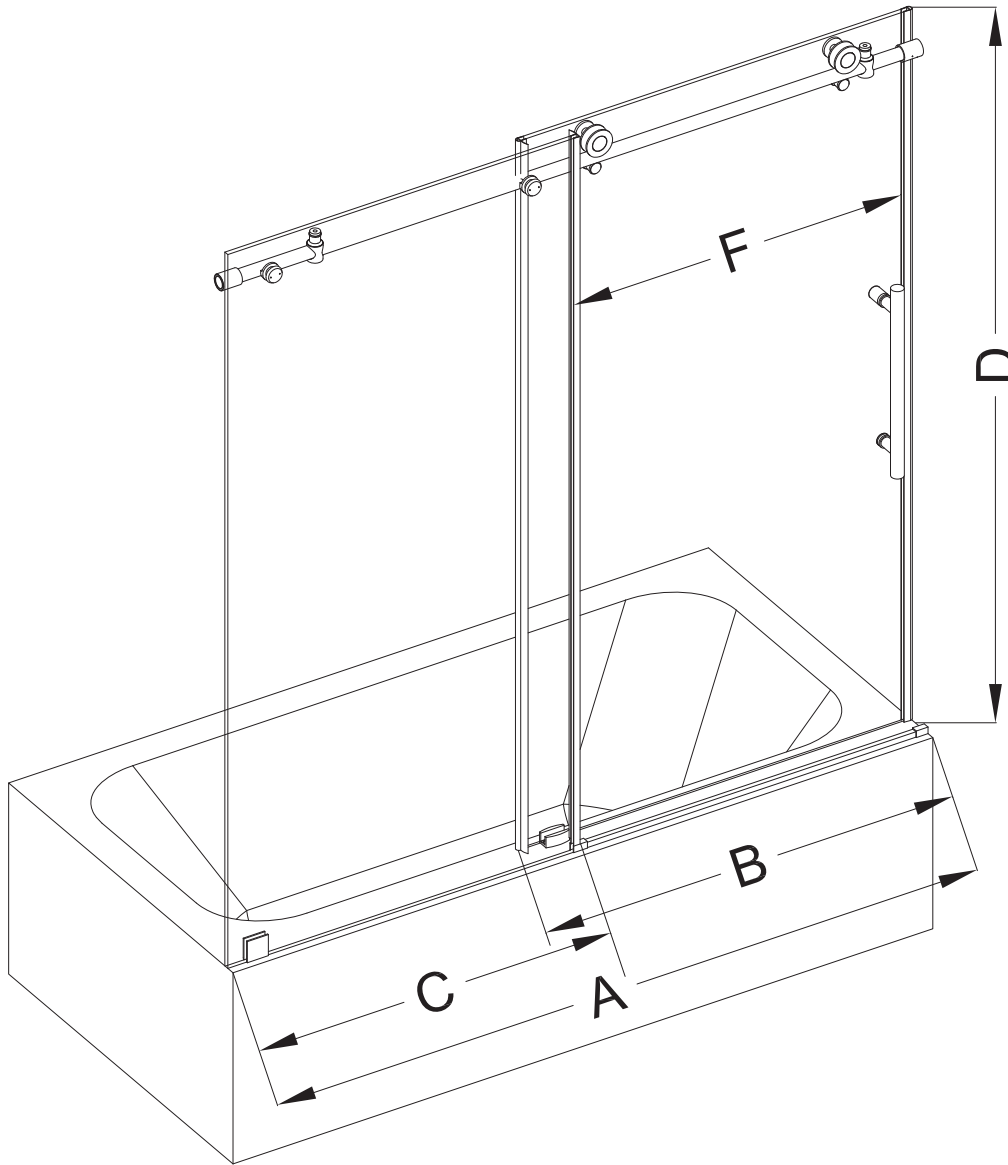

Aston Coraline TDR984

MODEL	WALL OPENING (A)	DOOR PANEL (B)	FIXED PANEL (C)	HEIGHT (D)	HANDLE HEIGHT (E)	ENTRY OPENING (F)
TDR984-60-10	56"-60"	32 11/16"	29 1/2"	60"	38 1/4"	23"-27"

POLISHED CHROME

STAINLESS STEEL