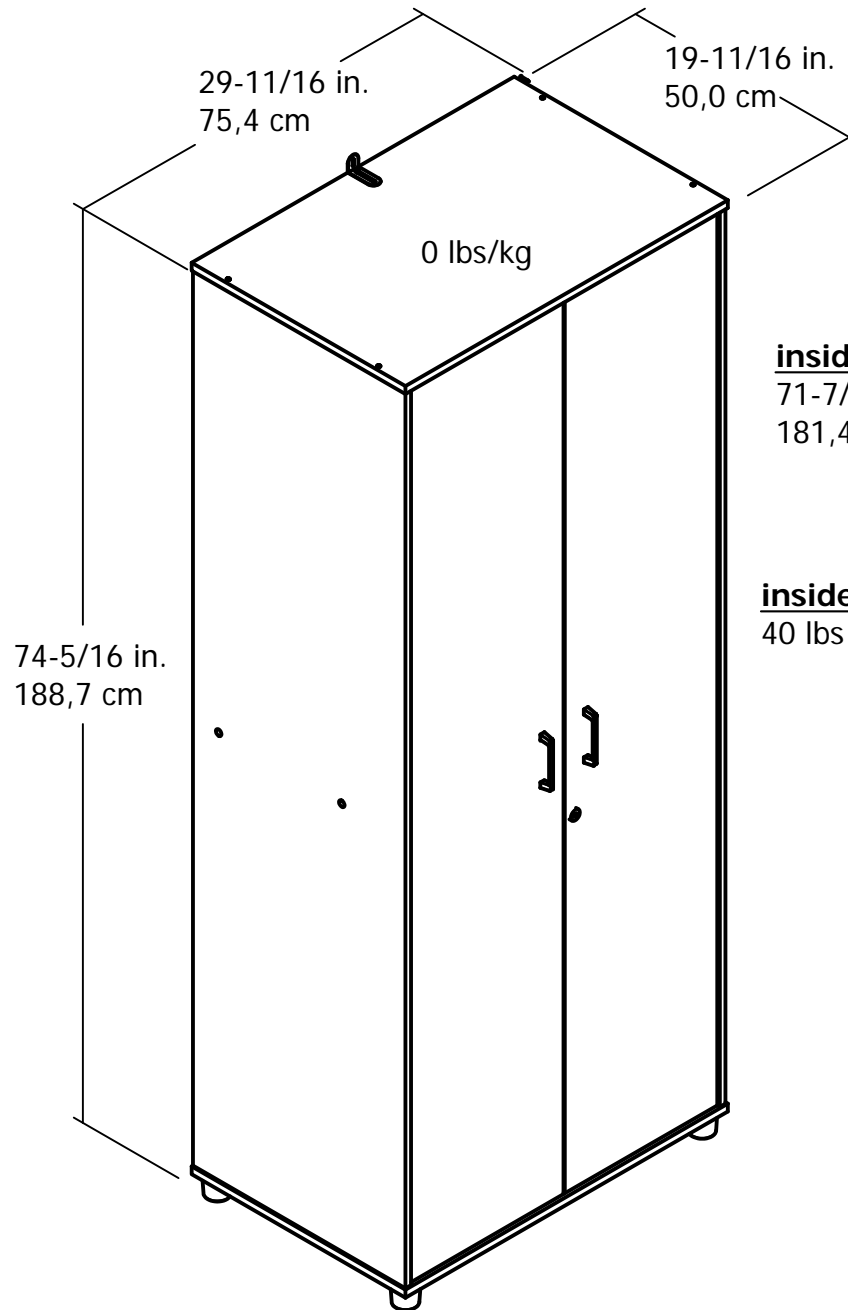

UNIT DESCRIPTION

Tall Storage Cabinet

ASSEMBLED DIMENSIONS (H X W X D)

74-5/16 in. H x 29-11/16 in. W x 19-11/16 in. D  
188,7 cm H x 75,4 cm W x 50,0 cm D

**weight:**  
110 lbs (49.9 kg)

**inside dimensions:**

71-7/16" H x 28-7/16" W x 18-13/16" D  
181,4cm H x 72,2cm W x 47,8cm D

**inside shelves:**

40 lbs (18.1 kg) each