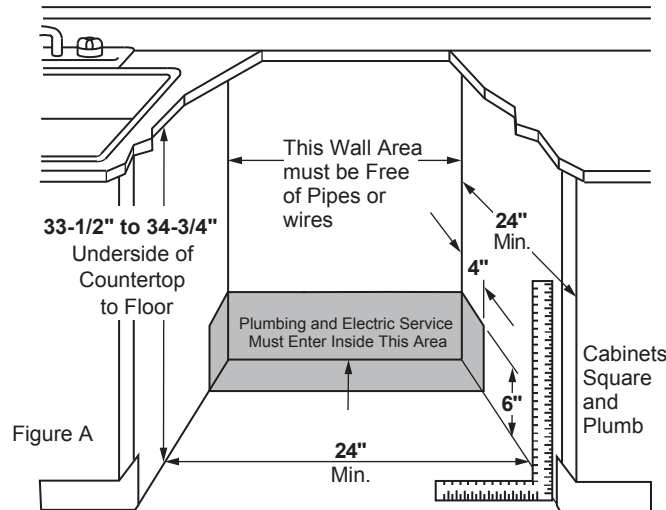

PDT785SBN/SYN

GE Profile™ Series Stainless Steel Interior Dishwasher with Hidden Controls

DIMENSIONS AND INSTALLATION INFORMATION (IN INCHES)

ELECTRICAL RATING

Voltage AC.....	120
Hertz.....	60
Total connected load amperage.....	10.2
Calrod® heater watts max.....	400/1200

For use on adequately wired 120-volt, 15-amp circuit having 2-wire service with a separate ground wire. This appliance must be grounded for safe operation.

INSTALLATION INFORMATION: Before installing, consult installation instructions packed with product for current dimensional data.