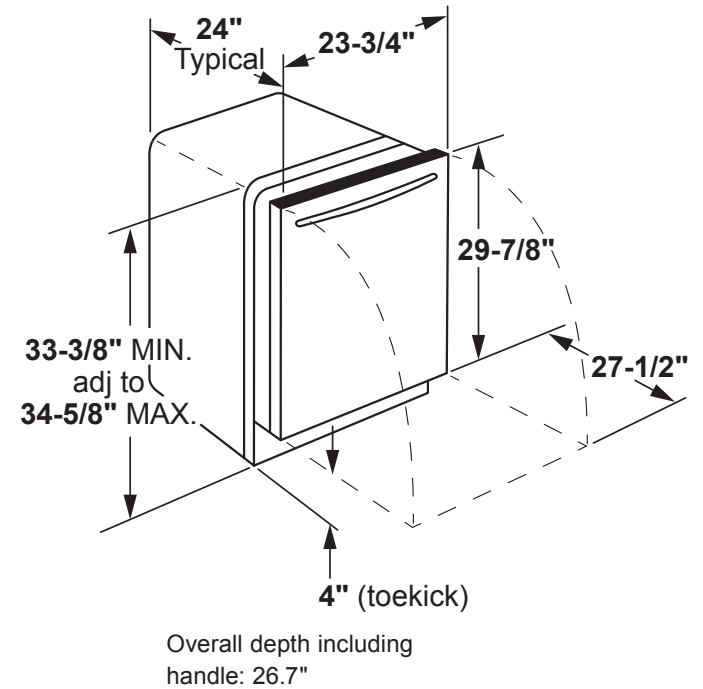

PDT785SBN/SYN

GE Profile™ Series Stainless Steel Interior Dishwasher with Hidden Controls

DIMENSIONS AND INSTALLATION INFORMATION (IN INCHES)

ELECTRICAL RATING

Voltage AC.....	120
Hertz.....	60
Total connected load amperage.....	10.2
Calrod® heater watts max.....	400/1200

For use on adequately wired 120-volt, 15-amp circuit having 2-wire service with a separate ground wire. This appliance must be grounded for safe operation.

INSTALLATION INFORMATION: Before installing, consult installation instructions packed with product for current dimensional data.