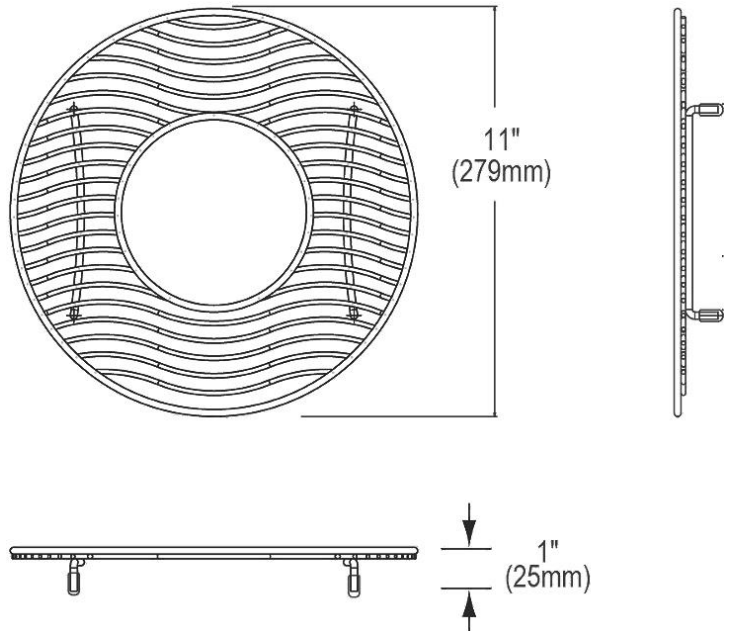

PART: _____ QTY: _____

PROJECT: _____

CONTACT: _____

DATE: _____

NOTES: _____

APPROVAL: _____

In keeping with our policy of continuing product improvement, Elkay reserves the right to change product specifications without notice. Please visit elkay.com for the most current version of Elkay product specification sheets. This specification describes an Elkay product with design, quality, and functional benefits to the user. When making a comparison of other producers' offerings, be certain these features are not overlooked.