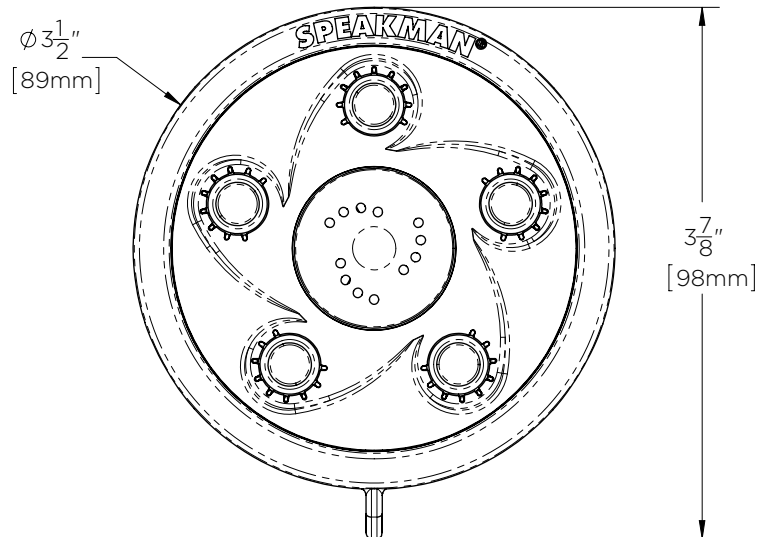

SPEAKMAN® S-2007

Napa Shower Head

FEATURES:

- 5 plungers, 50 sprays
- 12 center massage jets
- Durable plastic construction
- Spray adjusting faceplate
- Patented plungers resist scale buildup
- 1/2 in. NPT inlet
- 2.5 gpm (9.5 L/min) flow rate

FINISH:

PC BN PB

OPTIONS:

Add suffix to model #

- 2.0 gpm (7.6 L/min) flow rate ☐ -E2
- 1.75 gpm (6.6 L/min) flow rate ☐ -E175 (PC only)

COMPLIANCE:

- ASME A112.18.1/CSA B125.1 compliant
- WaterSense certified (E2, E175)

WARRANTY:

- Limited Lifetime Warranty (consumer use)
- 1 Year Limited (commercial use)

DIMENSIONS:

NOTE: 1. All dimensions are in inches (millimeters) unless otherwise specified and are subject to change without notice.

Architect/Engineer Approval Space:

SPEAKMAN
400 ANCHOR MILL ROAD
NEW CASTLE, DE 19720

P: 800-537-2107
F: 800-977-2747
W: WWW.SPEAKMAN.COM
R: FEBRUARY 2018