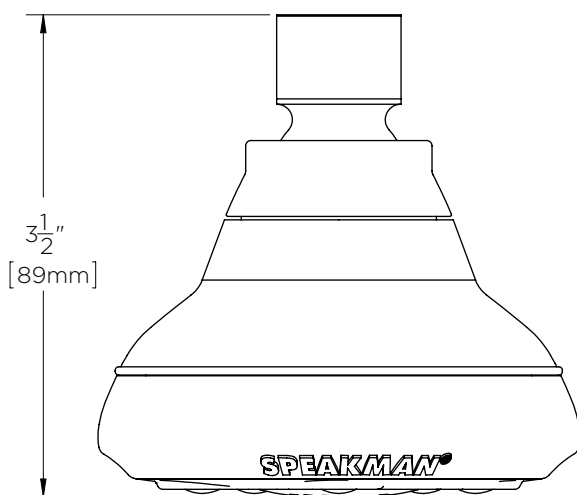

SPEAKMAN® S-2007

Napa Shower Head

FEATURES:

- 5 plungers, 50 sprays
- 12 center massage jets
- Durable plastic construction
- Spray adjusting faceplate
- Patented plungers resist scale buildup
- 1/2 in. NPT inlet
- 2.5 gpm (9.5 L/min) flow rate

FINISH:

PC BN PB

OPTIONS:

Add suffix to model #

- 2.0 gpm (7.6 L/min) flow rate ☐ -E2
- 1.75 gpm (6.6 L/min) flow rate ☐ -E175 (PC only)

COMPLIANCE:

- ASME A112.18.1/CSA B125.1 compliant
- WaterSense certified (E2, E175)

WARRANTY:

- Limited Lifetime Warranty (consumer use)
- 1 Year Limited (commercial use)

DIMENSIONS:

NOTE: 1. All dimensions are in inches (millimeters) unless otherwise specified and are subject to change without notice.

Architect/Engineer Approval Space:

SPEAKMAN
400 ANCHOR MILL ROAD
NEW CASTLE, DE 19720

P: 800-537-2107
F: 800-977-2747
W: WWW.SPEAKMAN.COM
R: FEBRUARY 2018