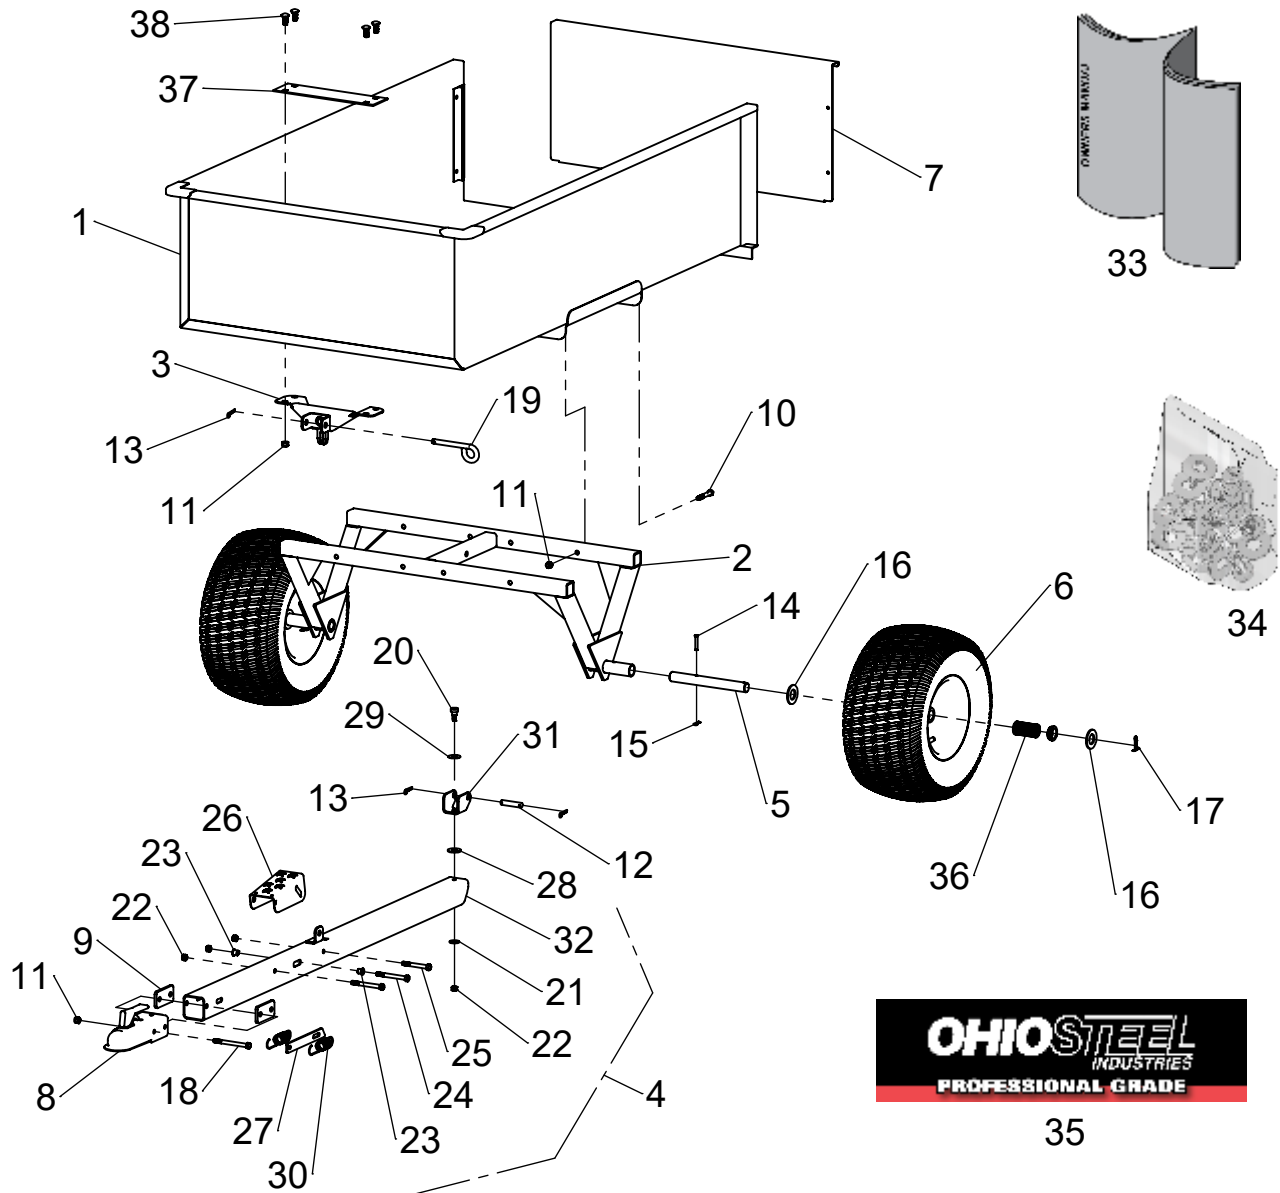

EXPLODED VIEW

ITEM	PART NO	DESCRIPTION	QTY	ITEM	PART NO	DESCRIPTION	QTY
1	6004183	BODY, WELDED 3460	1	20	6000369	SHOULDER BOLT, 1/2" X 3/8"	1
2	6004193	UNDERCARRIAGE	1	21	3000720	WASHER, 3/8" USS	1
3	6004221	FRONT SUPPORT	1	22	300061	HEX NUT, 3/8-16 C-LOCK	4
4	6004216	DRAWBAR ASSEMBLY (incl. 20-32)	1	23	6000324	BEARING	2
5	6000523	AXLE, STUB	2	24	6000370	HEX BOLT, 3/8-16 X 3-1/2"	2
6	6000727	WHEEL, 18/950-8 X 1" (BLACK)	2	25	300055	HEX BOLT, 3/8-16 X 3"	1
7	401042	TAILGATE	1	26	6000305	FOOT PEDAL	1
8	308301	COUPLER, 1-7/8" BALL	1	27	6000309	LATCH	1
9	6004202	SPACER, BALL HITCH	2	28	300075	WASHER, 1/2" USS	1
10	6001285	HEX BOLT 3/8"-16 X 2-1/2"	8	29	6000368	WASHER, SPRING	1
11	310061	HEX NUT, 3/8-16 NYLOC	14	30	6000325	SPRING, LATCH	2
12	6000371	PIN, 1/2" X 2-13/32"	1	31	6000321	CLEVIS, SWIVEL	1
13	6000372	HAIRPIN COTTER, 0.080" X 1-9/16"	3	32	6004220	DRAWBAR	1
14	3000811	CLEVIS PIN, 1/4" X 1-1/2"	2	33	6004215	OWNER'S MANUAL	1
15	3000812	HAIRPIN COTTER, 0.080" X 1-3/16"	2	34	6004227	HARDWARE BOLT BAG	1
16	300076	WASHER, 1" SAE	4	35	6000162	DECAL, OSI PRO	2
17	300087	COTTER PIN, 3/16" X 1-1/2"	2	36	6000818	KIT, 1" WHEEL BEARINGS	1
18	6004260	HEX BOLT, 3/8-16 X 4"	2	37	6004245	ADAPTER PLATE	1
19	6000533	PIN, HITCH	1	38	6004259	CARRIAGE BOLT, 3/8-16 X 1"	4