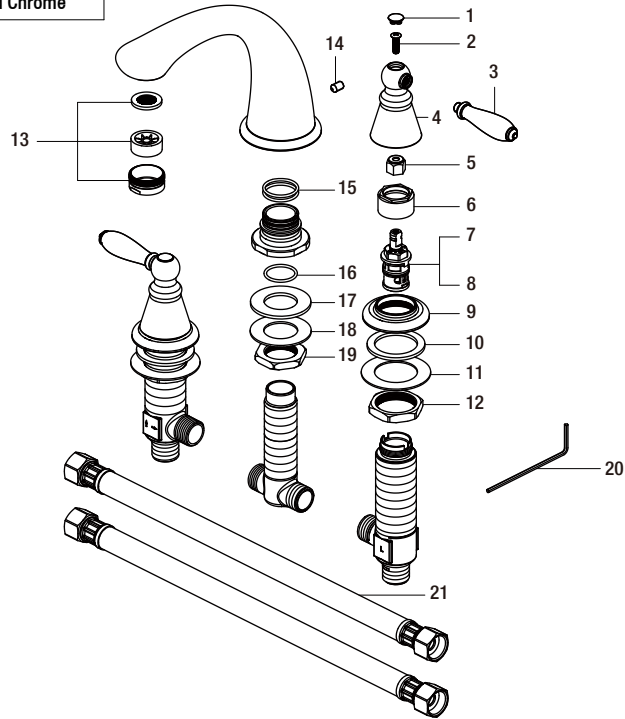

Replacement Parts List

Adley 2-Handle Deck-Mount Roman Tub Faucet in Chrome

MODEL	Internet SKU #	FINISH
67416-3601	204717222	Polished Chrome

Many replacement parts can be purchased online or at your local store. Please use the table below to identify the part SKU number needed, go to HOMEDEPOT.COM, and check for online and store availability. If you can't find the part you are looking for, please call 1-855-HD-GLACIER.

Part	Description	Part #	Internet SKU #	Store SKU #
1	Index	RP1005701		
2	Screw	RP50005		
3	Handle	RP1317101		
4	Handle seat	RP1710601		
5	Inverter	RP64044	206671349	
6	Bonnet	RP70001		
7	Cartridge H	RP20013	206136336	
8	Cartridge C	RP20014	206136359	
9	Flange	RP8040101		
10	Rubber washer	RP64023		
11	Metal washer	RP64024		

Part	Description	Part #	Internet SKU #	Store SKU #
12	Mounting nut	RP56014		
13	Aerator	RP3013901		
14	Set screw	RP50103		
15	O-ring	RP60056		
16	O-ring	RP60094		
17	Rubber washer	RP64035		
18	Metal washer	RP64036		
19	Nut	RP56088		
20	Hex wrench	RP70385		
21	Hose	RP70042		